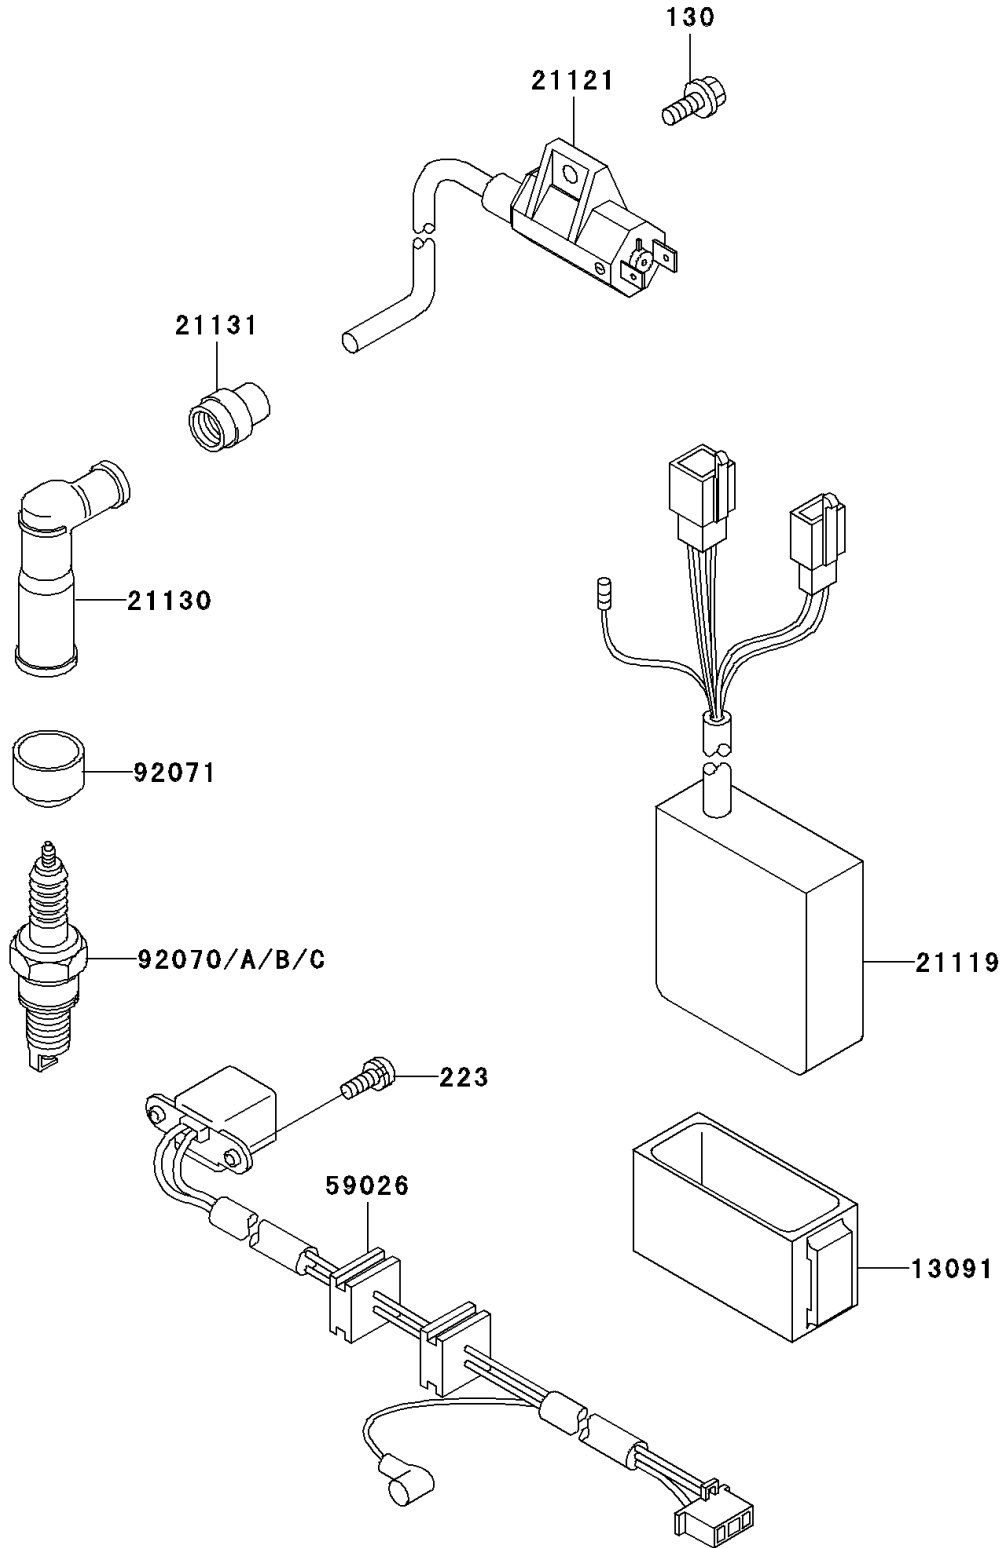

1996 KLR650 PARTS DIAGRAM

Ignition System

E1830

1996 KLR650 PARTS LIST

Ignition System

ITEM NAME	PART NUMBER	QUANTITY
BOLT-FLANGED (Ref # 130)	130J0612	1
SCREW-PAN-WS-CROS (Ref # 223)	223B0514	2
HOLDER,IGNITER (Ref # 13091)	13091-1271	1
IGNITER (Ref # 21119)	21119-1272	1
COIL-IGNITION (Ref # 21121)	21121-1152	1
CAP-SPARK PLUG (Ref # 21130)	21130-1002	1
GROMMET,HIGH TENSION (Ref # 21131)	21131-005	1
COIL-PULSING (Ref # 59026)	59026-1087	1
PLUG-SPARK,X24EP-U9(ND) (Ref # 92070C)		1
GROMMET,PLUG CAP (Ref # 92071)	92071-1124	1
PLUG-SPARK,DPR8EA-9(NGK) (Ref # 92070)	92070-1065	1
PLUG-SPARK,DP8EA-9(NGK) (Ref # 92070A)	92070-1066	1
PLUG-SPARK,X24EPR-U9(ND) (Ref # 92070B)		1