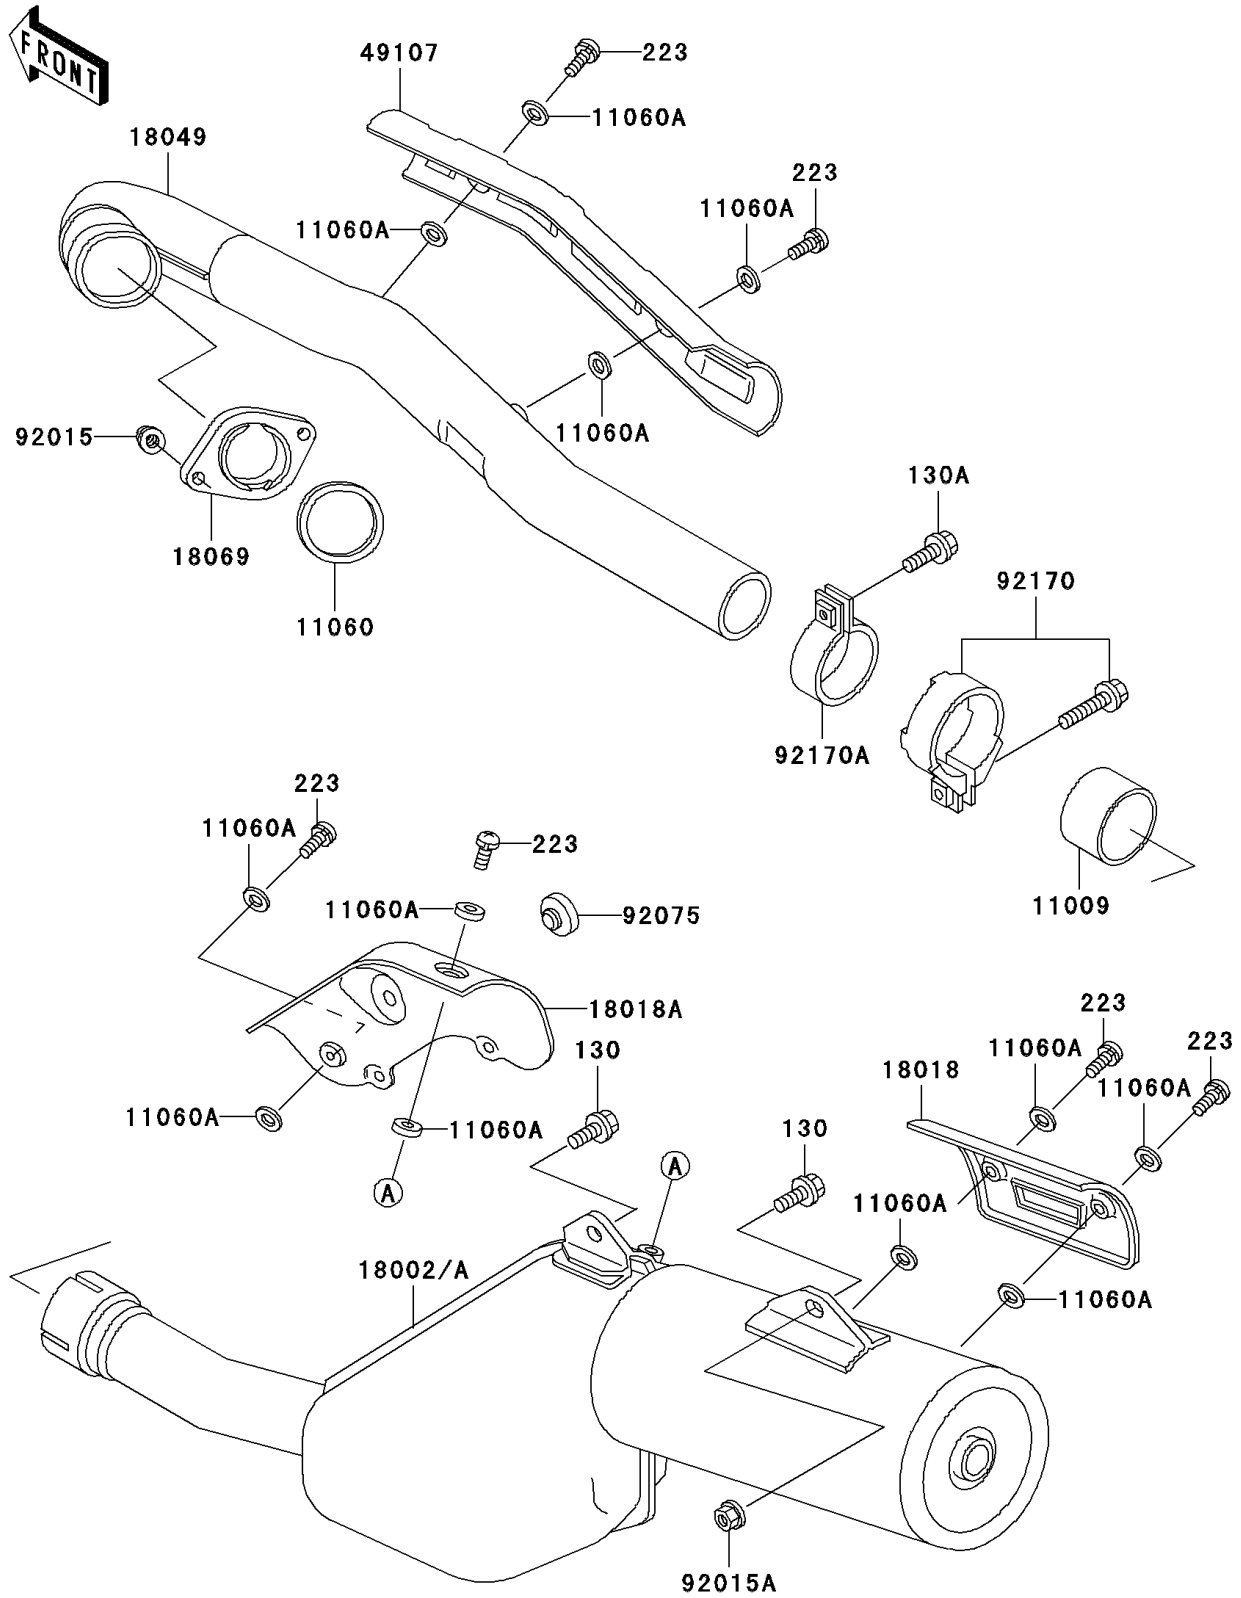

1996 KLR650 PARTS DIAGRAM

Muffler(s)

E1140

1996 KLR650 PARTS LIST

Muffler(s)

ITEM NAME	PART NUMBER	QUANTITY
BOLT-FLANGED,8X16,BLACK (Ref # 130)	130J0816	1
BOLT-FLANGED (Ref # 130A)	130Y0820	1
SCREW-PAN-WS-CROS (Ref # 223)	223C0610	1
GASKET,EXHAUST PIPE CONNECTING (Ref # 11009)	11009-1666	1
GASKET,EXHAUST PIPE HOLDER (Ref # 11060)	11060-1108	1
GASKET,6.2X11.5X1.5 (Ref # 11060A)	11060-1109	1
PLATE-HEAT GUARD (Ref # 18018)	18018-1053	1
PLATE-HEAT GUARD (Ref # 18018A)	18018-1072	1
PIPE-EXHAUST (Ref # 18049)	18049-1460	1
HOLDER-EXHAUST PIPE (Ref # 18069)	18069-1063	1
COVER-EXHAUST PIPE,FR (Ref # 49107)	49107-1100	1
NUT,CAP,8MM,BLACK (Ref # 92015)	92015-1174	1
NUT,8MM (Ref # 92015A)	92015-1402	1
DAMPER (Ref # 92075)	92075-005	1
CLAMP (Ref # 92170)	92170-1590	1
CLAMP (Ref # 92170A)	92170-1597	1
BODY-COMP-MUFFLER (Ref # 18002)	18002-1886	1
BODY-COMP-MUFFLER (Ref # 18002A)	18002-1887	1