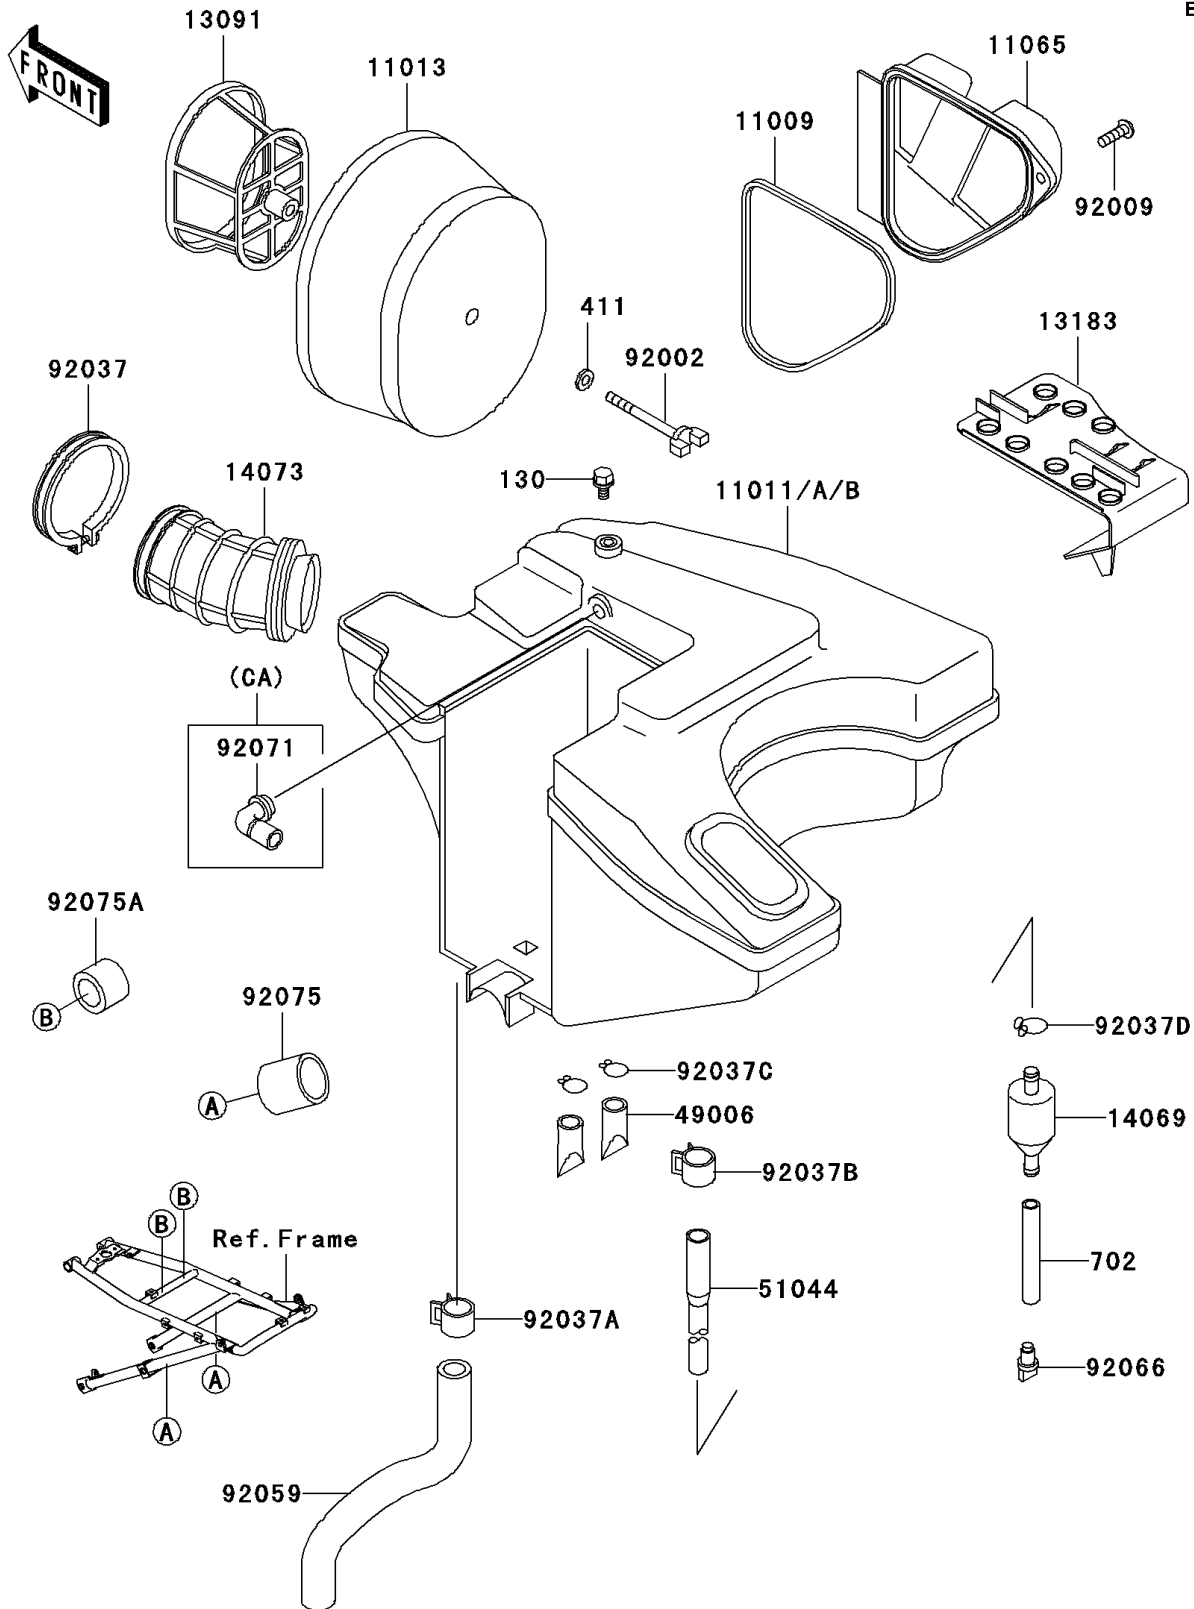

1997 KLR650 PARTS DIAGRAM

Air Cleaner

E1130

1997 KLR650 PARTS LIST

Air Cleaner

ITEM NAME	PART NUMBER	QUANTITY
BOLT-FLANGED,6X10 (Ref # 130)	130G0610	1
WASHER-PLAIN,6MM (Ref # 411)	411E0600	1
TUBE-RUBBER (Ref # 702)	702A0770	1
GASKET (Ref # 11009)	11009-1649	1
ELEMENT-AIR FILTER (Ref # 11013)	11013-1152	1
CAP,AIR FILTER (Ref # 11065)	11065-1133	1
HOLDER (Ref # 13091)	13091-1473	1
PLATE (Ref # 13183)	13183-1118	1
BREATHER (Ref # 14069)	14069-1051	1
DUCT (Ref # 14073)	14073-1288	1
BOOT (Ref # 49006)	49006-1211	2
TUBE-ASSY,AIR FILTER (Ref # 51044)	51044-1105	1
BOLT (Ref # 92002)	92002-1904	1
SCREW (Ref # 92009)	92009-1460	1
CLAMP (Ref # 92037)	92037-1859	1
CLAMP (Ref # 92037A)	92037-1860	1
CLAMP (Ref # 92037B)	92037-1861	1
CLAMP,14.5MM (Ref # 92037C)	92037-1900	2
CLAMP,TUBE (Ref # 92037D)	92037-1972	1
TUBE (Ref # 92059)	92059-1774	1
PLUG,DRAIN (Ref # 92066)	92066-1211	1
DAMPER,25X31X30 (Ref # 92075)	92075-1906	2
DAMPER,18X27X20 (Ref # 92075A)	92075-1907	2
CASE-AIR FILTER (Ref # 11011A)	11011-1457	1
CASE-AIR FILTER (Ref # 11011B)	11011-1458	1
GROMMET,AIR FILTER (Ref # 92071)	92071-1147	1