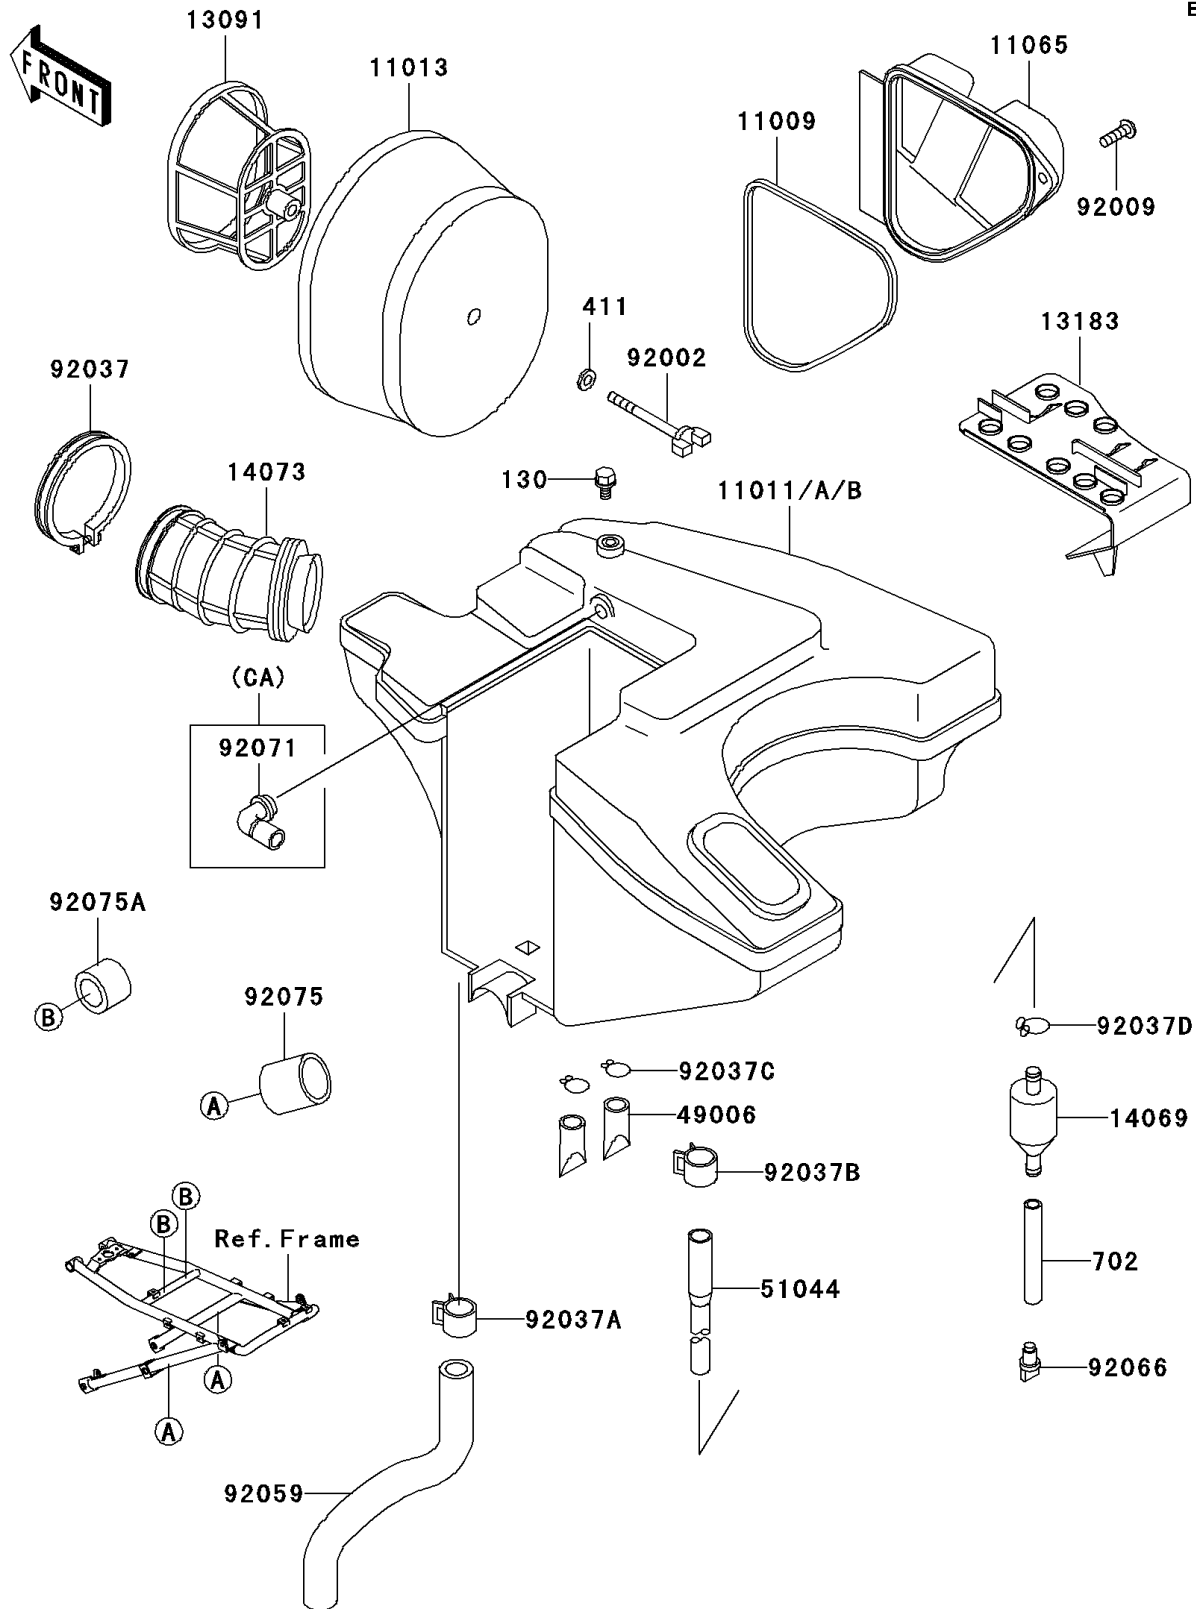

1996 KLR650 PARTS DIAGRAM

Air Cleaner

E1130

1996 KLR650 PARTS LIST

Air Cleaner

ITEM NAME	PART NUMBER	QUANTITY
BOLT-FLANGED,6X10 (Ref # 130)	130G0610	1
WASHER-PLAIN,6MM (Ref # 411)	411E0600	1
TUBE-RUBBER (Ref # 702)	702A0770	1
GASKET (Ref # 11009)	11009-1649	1
ELEMENT-AIR FILTER (Ref # 11013)	11013-1152	1
CAP,AIR FILTER (Ref # 11065)	11065-1133	1
HOLDER (Ref # 13091)	13091-1473	1
PLATE (Ref # 13183)	13183-1118	1
BREATHER (Ref # 14069)	14069-1051	1
DUCT (Ref # 14073)	14073-1288	1
BOOT (Ref # 49006)	49006-1211	1
TUBE-ASSY,AIR FILTER (Ref # 51044)	51044-1105	1
BOLT (Ref # 92002)	92002-1904	1
SCREW (Ref # 92009)	92009-1460	1
CLAMP (Ref # 92037)	92037-1859	1
CLAMP (Ref # 92037A)	92037-1860	1
CLAMP (Ref # 92037B)	92037-1861	1
CLAMP,14.5MM (Ref # 92037C)	92037-1900	1
CLAMP,TUBE (Ref # 92037D)	92037-1972	1
TUBE (Ref # 92059)	92059-1774	1
PLUG,DRAIN (Ref # 92066)	92066-1211	1
DAMPER,25X31X30 (Ref # 92075)	92075-1906	1
DAMPER,18X27X20 (Ref # 92075A)	92075-1907	1
CASE-AIR FILTER (Ref # 11011)	11011-1456	1
CASE-AIR FILTER (Ref # 11011A)	11011-1457	1
CASE-AIR FILTER (Ref # 11011B)	11011-1458	1
GROMMET,AIR FILTER (Ref # 92071)	92071-1147	1