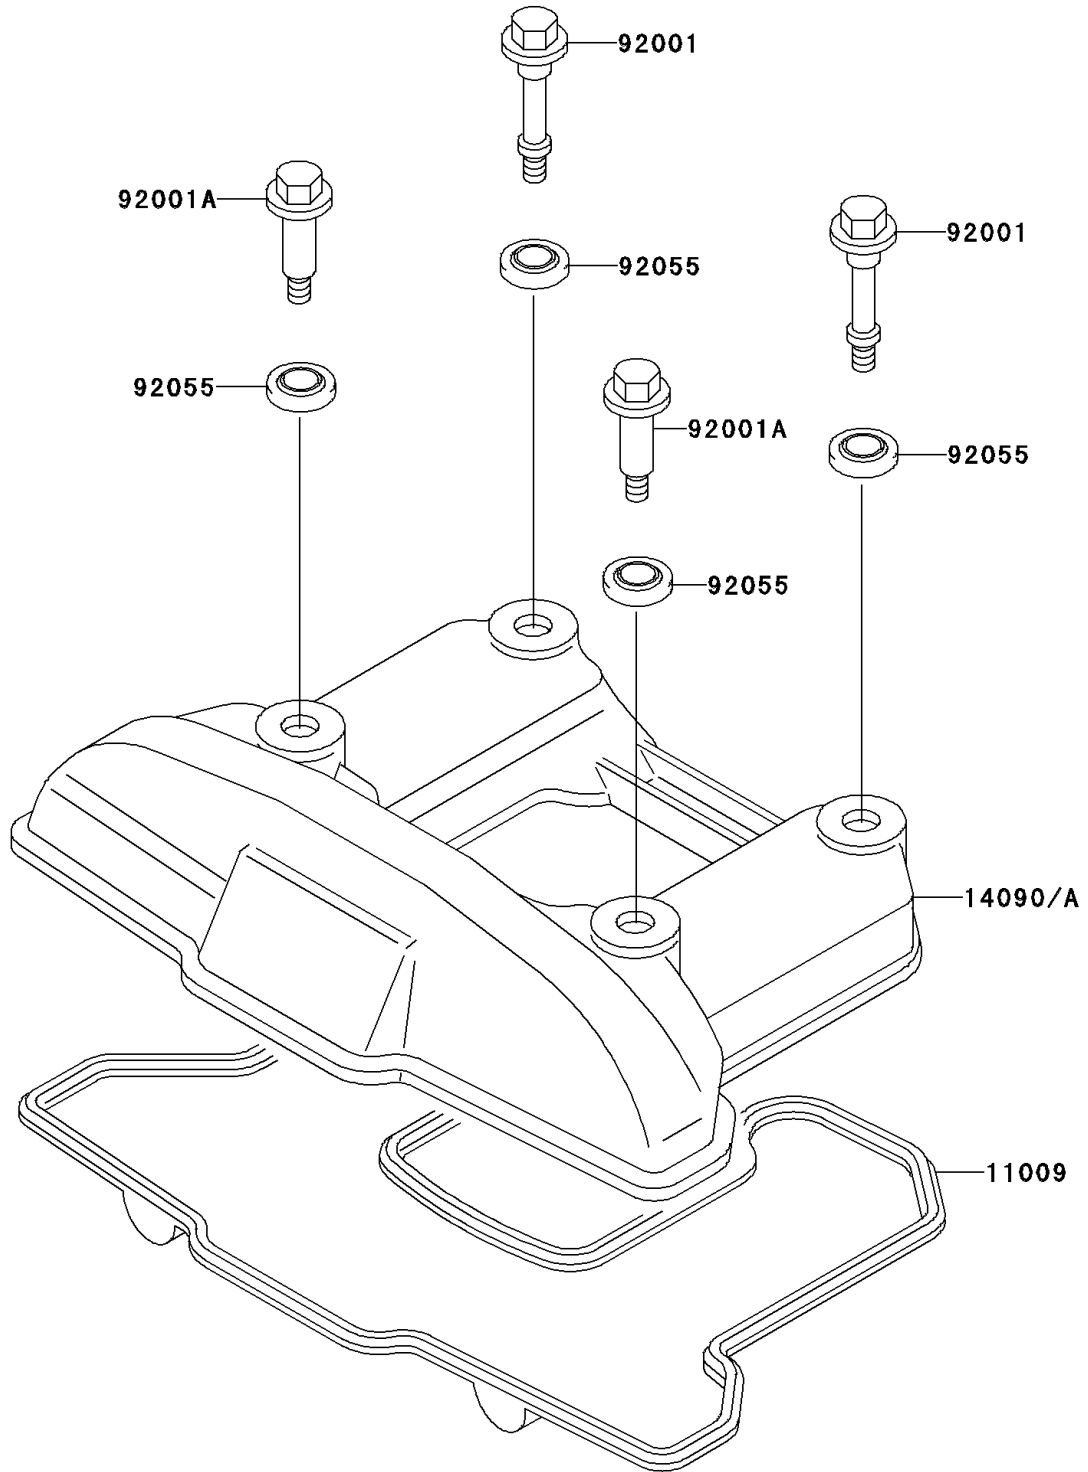

# 2000 KLR650 PARTS DIAGRAM

Cylinder Head Cover

E1112

## 2000 KLR650 PARTS LIST

### Cylinder Head Cover

ITEM NAME	PART NUMBER	QUANTITY
GASKET,HEAD COVER (Ref # 11009)	11009-1365	1
COVER,HEAD (Ref # 14090)	14090-1529	1
BOLT,L=46.5 (Ref # 92001)	92001-1853	2
BOLT,L=34.5 (Ref # 92001A)	92001-1854	2
RING-O,HEAD COVER BOLT (Ref # 92055)	92055-1352	4