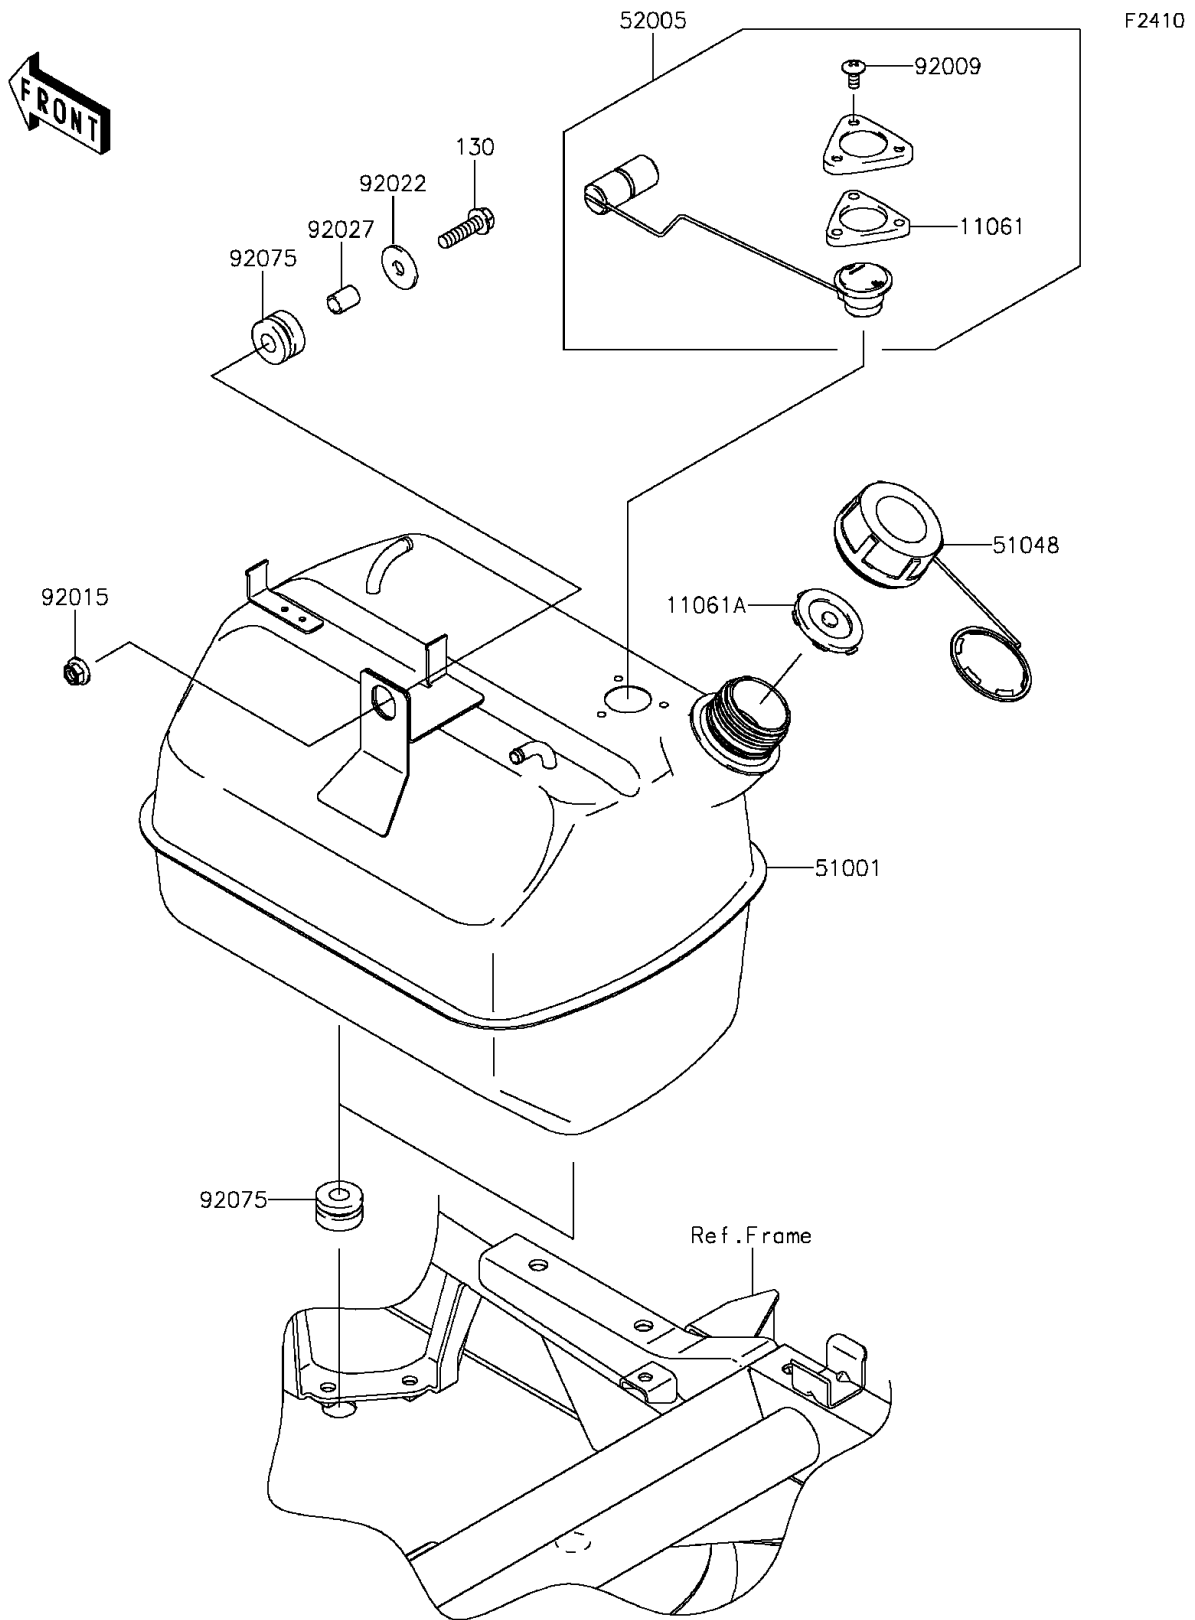

## 2016 MULE™ 610 4x4 SE PARTS DIAGRAM

Fuel Tank

## 2016 MULE™ 610 4x4 SE PARTS LIST

Fuel Tank

ITEM NAME	PART NUMBER	QUANTITY
BOLT-FLANGED,8X30 (Ref # 130)	130AA0830	1
GASKET,FUEL GAUGE (Ref # 11061)	11061-0120	1
GASKET,FUEL TANK CAP (Ref # 11061A)	11061-7508	1
TANK-COMP-FUEL (Ref # 51001)	51001-0341	1
CAP-ASSY-TANK,FUEL (Ref # 51048)	51048-0026	1
GAUGE,FUEL (Ref # 52005)	52005-0730	1
SCREW,6X14 (Ref # 92009)	92009-1541	1
NUT,LOCK,FLANGED,8MM (Ref # 92015)	92015-1397	1
WASHER,9X28X2.3 (Ref # 92022)	92022-1632	1
COLLAR,8.8X12X15.5 (Ref # 92027)	92027-1081	1
DAMPER (Ref # 92075)	92075-1736	1