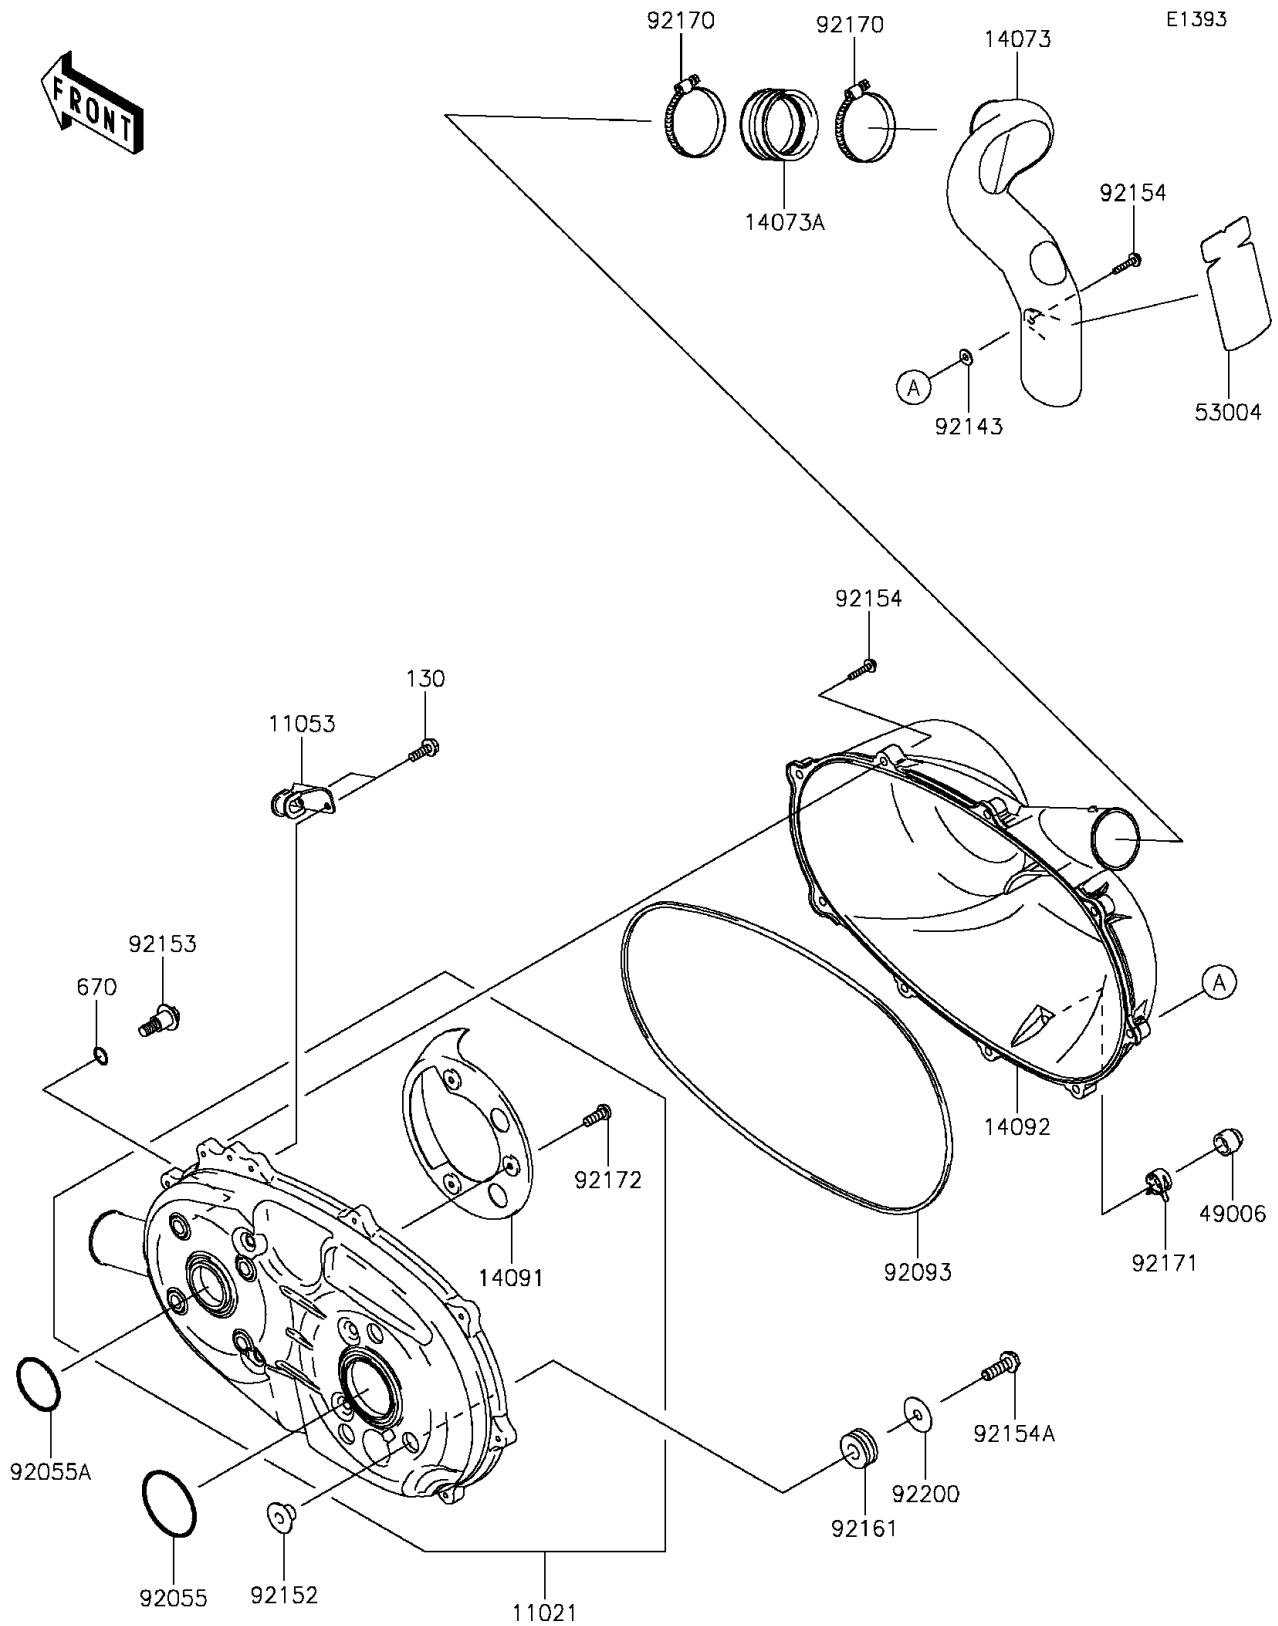

2016 MULE™ 610 4x4 SE PARTS DIAGRAM

Converter Cover

2016 MULE™ 610 4x4 SE PARTS LIST

Converter Cover

ITEM NAME	PART NUMBER	QUANTITY
BOLT-FLANGED,6X18 (Ref # 130)	130BA0618	1
O RING,12MM (Ref # 670)	670D2012	1
CASE-ASSY,BELT CONVERTER (Ref # 11021)	11021-0023	1
BRACKET (Ref # 11053)	11053-1483	1
DUCT,EXHAUST (Ref # 14073)	14073-0287	1
DUCT,JOINT (Ref # 14073A)	14073-1775	1
COVER (Ref # 14091)	14091-0391	1
COVER,BELT CONVERTER (Ref # 14092)	14092-1007	1
BOOT,DRAIN (Ref # 49006)	49006-3718	1
MAT (Ref # 53004)	53004-0051	1
RING-O,64MM (Ref # 92055)	92055-0748	1
RING-O,49.4MM (Ref # 92055A)	92055-0749	1
SEAL (Ref # 92093)	92093-0586	1
COLLAR (Ref # 92143)	92143-1087	1
COLLAR (Ref # 92152)	92152-0894	1
BOLT,8X26.5 (Ref # 92153)	92153-0594	1
BOLT,6X35 (Ref # 92154)	92154-0342	1
BOLT,FLANGED,8X25 (Ref # 92154A)	92154-1068	1
DAMPER (Ref # 92161)	92161-1484	1
CLAMP (Ref # 92170)	92170-1764	1
CLAMP (Ref # 92171)	92171-0329	1
SCREW,5X14 (Ref # 92172)	92172-0166	1
WASHER,8.5X29X0.8 (Ref # 92200)	92200-0574	1