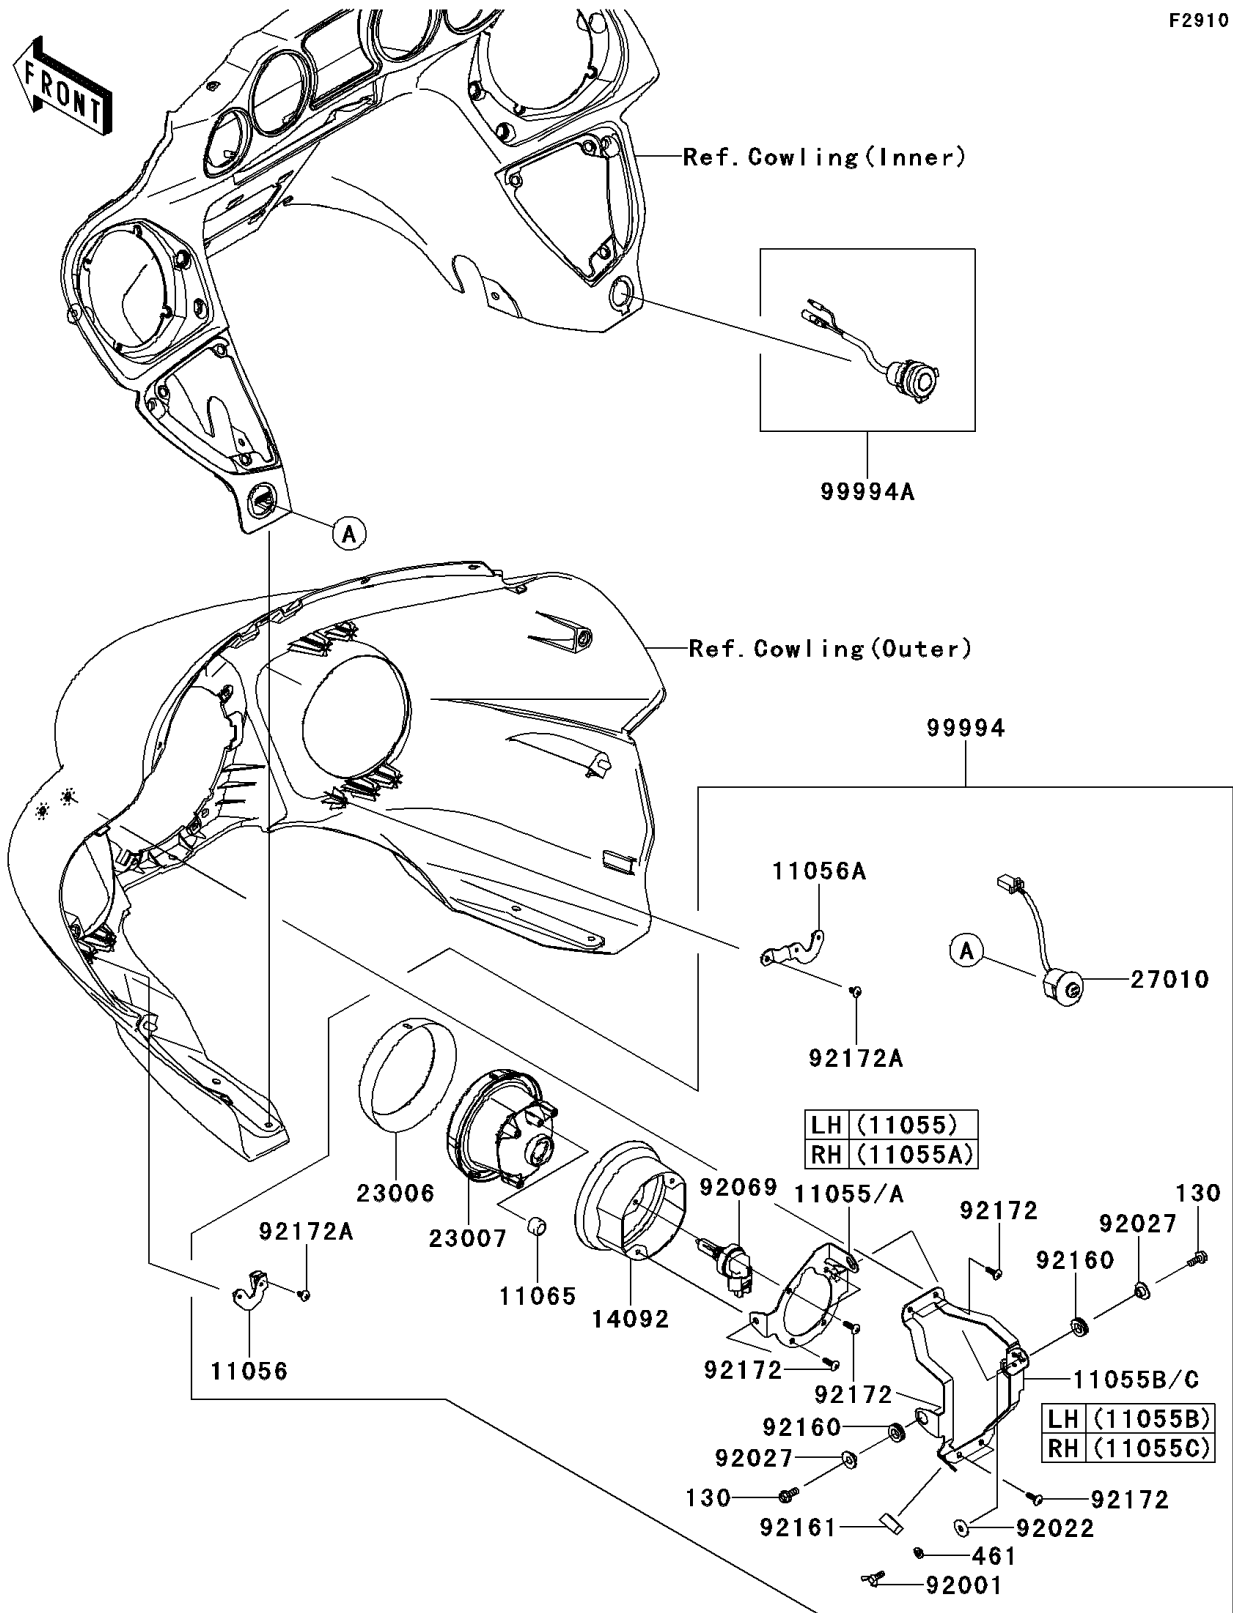

## 2012 VULCAN® 1700 VAQUERO® PARTS DIAGRAM

Accessory (Aux Driving Light)

F2910

## 2012 VULCAN® 1700 VAQUERO® PARTS LIST

Accessory(Aux Driving Light)

ITEM NAME	PART NUMBER	QUANTITY
BOLT-FLANGED,6X16 (Ref # 130)	130AA0616	1
WASHER-SPRING,6MM (Ref # 461)	461DA0600	1
BRACKET,AIMING,LH (Ref # 11055)	11055-0730	1
BRACKET,AIMING,RH (Ref # 11055A)	11055-0990	1
BRACKET,AIMING,LH (Ref # 11055B)	11055-1779	1
BRACKET,AIMING,RH (Ref # 11055C)	11055-1780	1
BRACKET,SUB LAMP,LH,LWR (Ref # 11056)	11056-1145	1
BRACKET,SUB LAMP,RH,LWR (Ref # 11056A)	11056-1146	1
CAP (Ref # 11065)	11065-0135	1
COVER (Ref # 14092)	14092-0130	1
RIM-LAMP (Ref # 23006)	23006-0015	1
LENS-COMP,SUB LAMP (Ref # 23007)	23007-0118	1
SWITCH,SUB LAMP (Ref # 27010)	27010-0107	1
BOLT,WING,6X15 (Ref # 92001)	92001-1703	1
WASHER,6.5X20X1.6 (Ref # 92022)	92022-1557	1
COLLAR,L=7.4 (Ref # 92027)	92027-1848	1
BULB,12V 35W,H8 (Ref # 92069)	92069-0054	1
DAMPER (Ref # 92160)	92160-1278	1
DAMPER (Ref # 92161)	92161-0718	1
SCREW,TAPPING,5X16 (Ref # 92172)	92172-0238	1
SCREW,TAPPING,5X10 (Ref # 92172A)	92172-1061	1
KIT-ACCESSORY,AUX DRIVING LT (Ref # 99994)	99994-0236	1
KIT-ACCESSORY,DC SOCKET (Ref # 99994A)	99994-0237	1