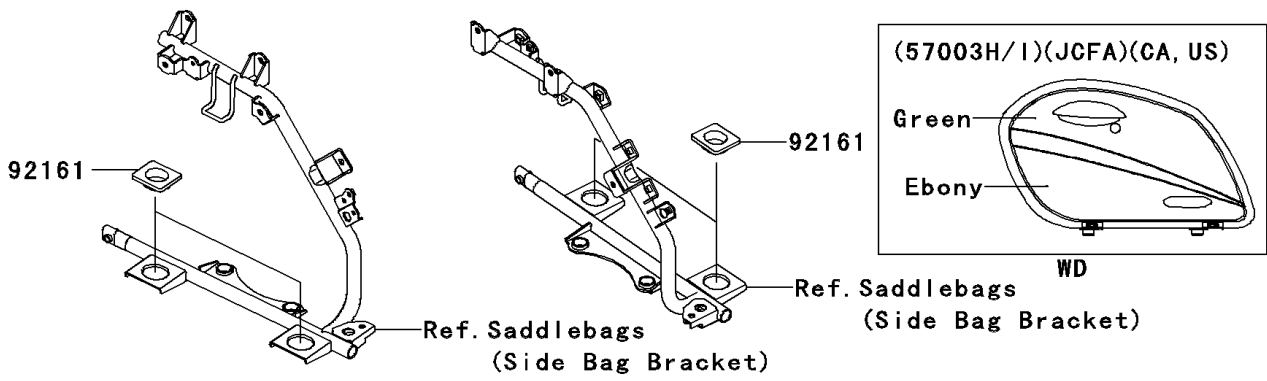

2012 VULCAN® 1700 VAQUERO® PARTS DIAGRAM

Saddlebags(Side Bag)

F2873A

2012 VULCAN® 1700 VAQUERO® PARTS LIST

Saddlebags(Side Bag)

ITEM NAME	PART NUMBER	QUANTITY
BRACKET,SIDE BAG BODY (Ref # 11051)	11051-1104	1
SHAFT (Ref # 13107)	13107-1403	1
PLATE (Ref # 13271)	13271-1146	1
PLATE (Ref # 13271A)	13271-1147	1
COVER,LID MAINTENANCE (Ref # 14091)	14091-1069	1
HOOK,LOCK PLATE,LH (Ref # 27012)	27012-1571	1
HOOK,LOCK PLATE,RH (Ref # 27012A)	27012-1572	1
HOOK,HANDLE (Ref # 27012B)	27012-1575	1
PACKING (Ref # 43049)	43049-1084	1
PACKING (Ref # 43049A)	43049-1086	1
HANDLE,SIDE BAG (Ref # 46003)	46003-1505	1
HINGE,SIDE BAG (Ref # 53009)	53009-1104	1
BOLT-FLANGED-SMALL,8X25 (Ref # 132)	132BB0825	1
SCREW,TAPPING,4X12 (Ref # 92009)	92009-1870	1
SCREW,TAPPING,3X8 (Ref # 92009A)	92009-1871	1
RING-SNAP (Ref # 92033)	92033-1300	1
RIVET (Ref # 92039)	92039-1236	1
BAND (Ref # 92072)	92072-1368	1
SEAL,SIDE BAG COVER (Ref # 92093)	92093-1486	1
SEAL,SIDE BAG,LH (Ref # 92093A)	92093-1487	1
SEAL (Ref # 92093B)	92093-1488	1
SEAL,SIDE BAG,RH (Ref # 92093C)	92093-1489	1
COLLAR (Ref # 92143)	92143-1450	1
SPRING (Ref # 92145)	92145-1175	1
SPRING (Ref # 92145A)	92145-1200	1
BOLT,FLANGED,6X16 (Ref # 92151)	92151-1435	1
BOLT,SOCKET,4X22 (Ref # 92151A)	92151-1436	1
BOLT,SOCKET,4X18 (Ref # 92151B)	92151-1437	1
COLLAR (Ref # 92152)	92152-1121	1