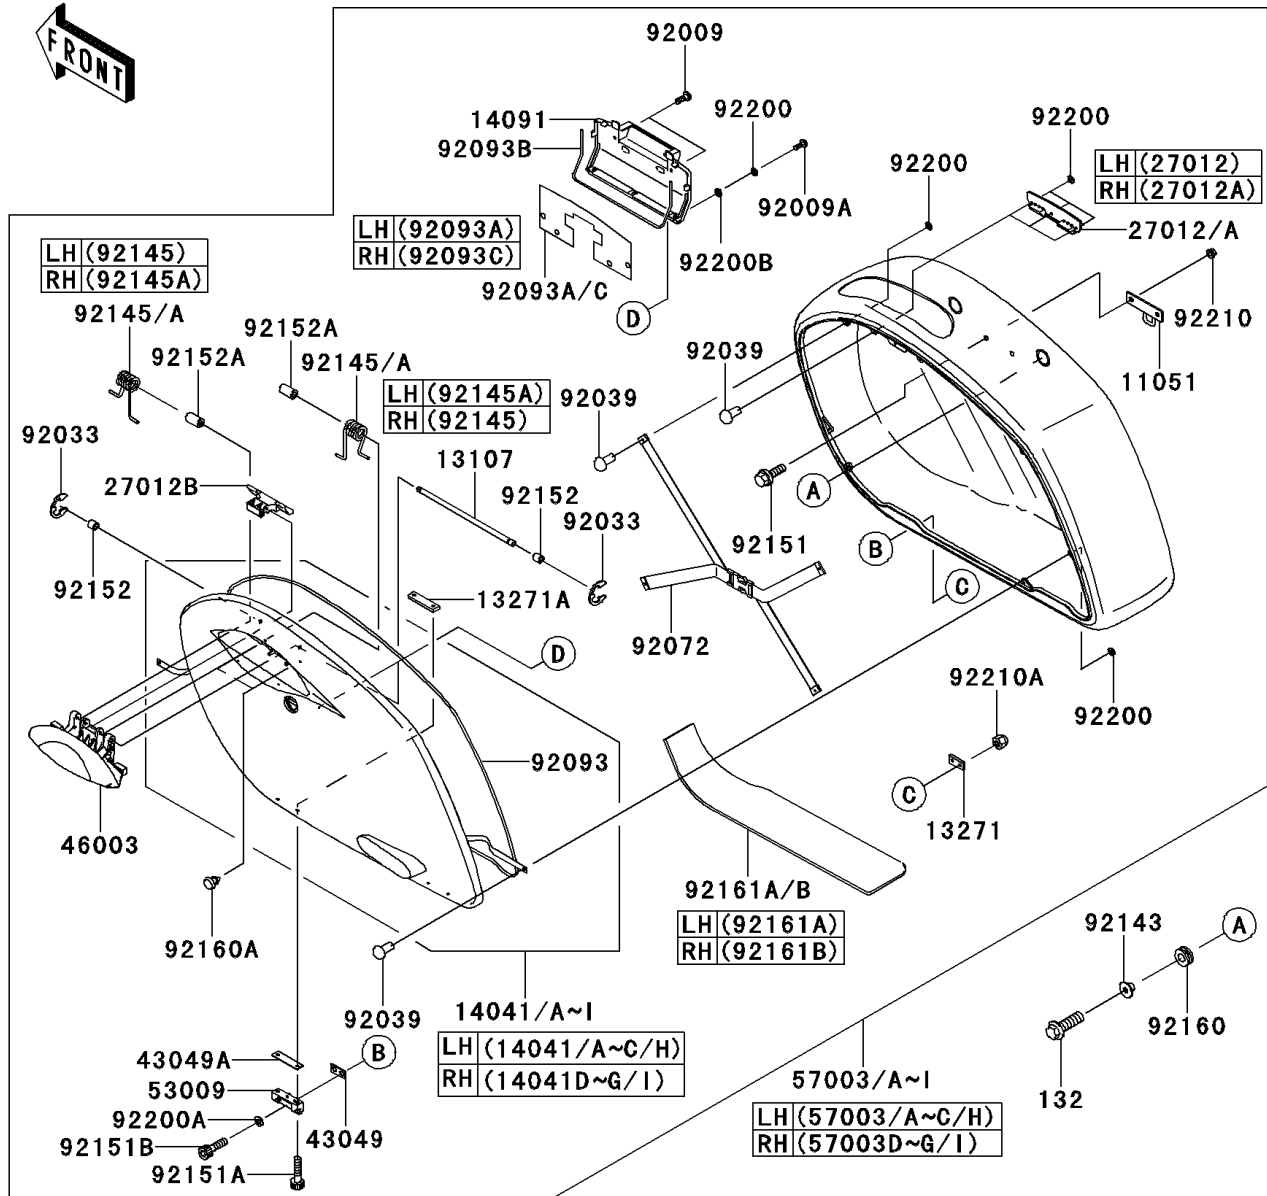

2012 VULCAN® 1700 VAQUERO® PARTS DIAGRAM

Saddlebags(Side Bag)

F2873A

2012 VULCAN® 1700 VAQUERO® PARTS LIST

Saddlebags(Side Bag)

ITEM NAME	PART NUMBER	QUANTITY
BRACKET,SIDE BAG BODY (Ref # 11051)	11051-1104	1
SHAFT (Ref # 13107)	13107-1403	1
PLATE (Ref # 13271)	13271-1146	1
PLATE (Ref # 13271A)	13271-1147	1
COVER,LID MAINTENANCE (Ref # 14091)	14091-1069	1
HOOK,LOCK PLATE,LH (Ref # 27012)	27012-1571	1
HOOK,LOCK PLATE,RH (Ref # 27012A)	27012-1572	1
HOOK,HANDLE (Ref # 27012B)	27012-1575	1
PACKING (Ref # 43049)	43049-1084	1
PACKING (Ref # 43049A)	43049-1086	1
HANDLE,SIDE BAG (Ref # 46003)	46003-1505	1
HINGE,SIDE BAG (Ref # 53009)	53009-1104	1
BOLT-FLANGED-SMALL,8X25 (Ref # 132)	132BB0825	1
SCREW,TAPPING,4X12 (Ref # 92009)	92009-1870	1
SCREW,TAPPING,3X8 (Ref # 92009A)	92009-1871	1
RING-SNAP (Ref # 92033)	92033-1300	1
RIVET (Ref # 92039)	92039-1236	1
BAND (Ref # 92072)	92072-1368	1
SEAL,SIDE BAG COVER (Ref # 92093)	92093-1486	1
SEAL,SIDE BAG,LH (Ref # 92093A)	92093-1487	1
SEAL (Ref # 92093B)	92093-1488	1
SEAL,SIDE BAG,RH (Ref # 92093C)	92093-1489	1
COLLAR (Ref # 92143)	92143-1450	1
SPRING (Ref # 92145)	92145-1175	1
SPRING (Ref # 92145A)	92145-1200	1
BOLT,FLANGED,6X16 (Ref # 92151)	92151-1435	1
BOLT,SOCKET,4X22 (Ref # 92151A)	92151-1436	1
BOLT,SOCKET,4X18 (Ref # 92151B)	92151-1437	1
COLLAR (Ref # 92152)	92152-1121	1