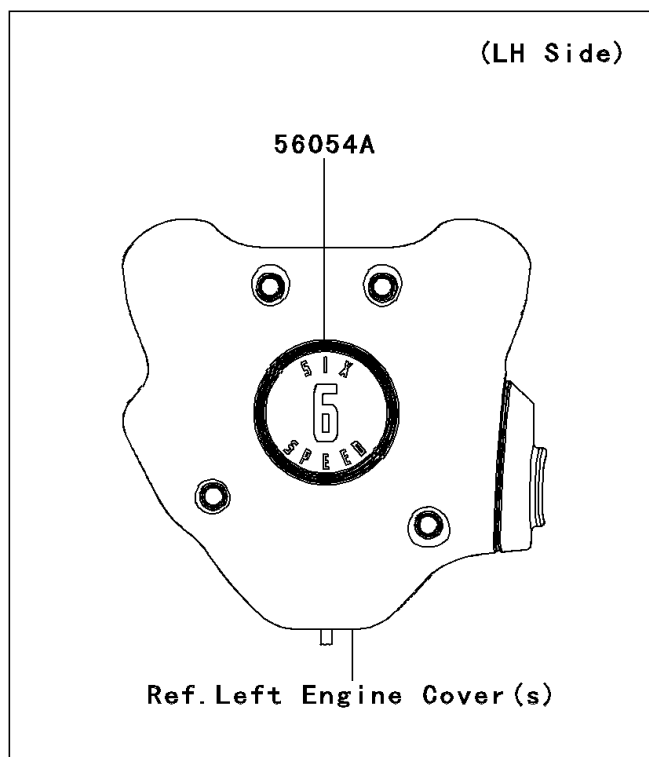

2012 VULCAN® 1700 VAQUERO® PARTS DIAGRAM

Decals(Blue)(JCFA)(CN)

F2861C

2012 VULCAN® 1700 VAQUERO® PARTS LIST

Decals(Blue)(JCFA)(CN)

ITEM NAME	PART NUMBER	QUANTITY
MARK,A/C,V-TWIN 1700 (Ref # 56054)	56054-0704	1
MARK,GEN COVER,6 SPEED (Ref # 56054A)	56054-0705	1
MARK,CL COVER,KAWASAKI (Ref # 56054B)	56054-0706	1