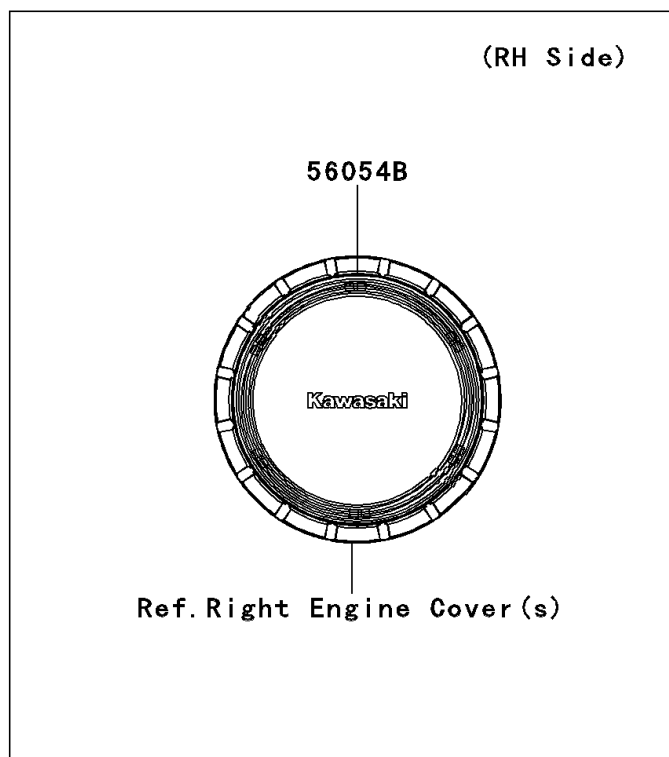

2012 VULCAN® 1700 VAQUERO® PARTS DIAGRAM

Decals(Blue)(JCFA)(CN)

F2861C

2012 VULCAN® 1700 VAQUERO® PARTS LIST

Decals(Blue)(JCFA)(CN)

ITEM NAME	PART NUMBER	QUANTITY
MARK,A/C,V-TWIN 1700 (Ref # 56054)	56054-0704	1
MARK,GEN COVER,6 SPEED (Ref # 56054A)	56054-0705	1
MARK,CL COVER,KAWASAKI (Ref # 56054B)	56054-0706	1