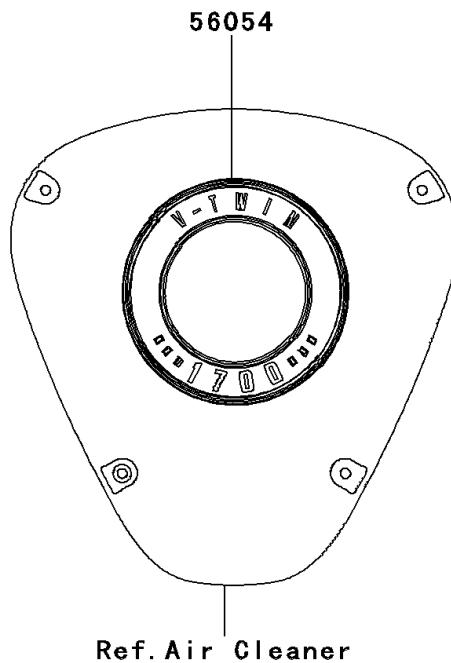

2012 VULCAN® 1700 VAQUERO® PARTS DIAGRAM

Decals(Blue)(JCFA)(CN)

F2861C

2012 VULCAN® 1700 VAQUERO® PARTS LIST

Decals(Blue)(JCFA)(CN)

ITEM NAME	PART NUMBER	QUANTITY
MARK,A/C,V-TWIN 1700 (Ref # 56054)	56054-0704	1
MARK,GEN COVER,6 SPEED (Ref # 56054A)	56054-0705	1
MARK,CL COVER,KAWASAKI (Ref # 56054B)	56054-0706	1