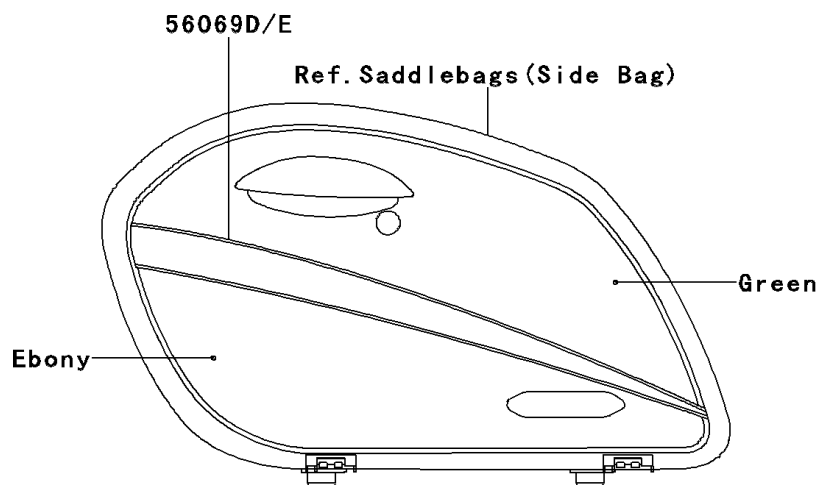

2012 VULCAN® 1700 VAQUERO® PARTS DIAGRAM

Decals(Green/Ebony)(JCFA)(CA,US)

F2861B

2012 VULCAN® 1700 VAQUERO® PARTS LIST

Decals(Green/Ebony)(JCFA)(CA,US)

ITEM NAME	PART NUMBER	QUANTITY
MARK,A/C,V-TWIN 1700 (Ref # 56054)	56054-0704	1
MARK,GEN COVER,6 SPEED (Ref # 56054A)	56054-0705	1
MARK,CL COVER,KAWASAKI (Ref # 56054B)	56054-0706	1
MARK,FUEL TANK,VULCAN VAQUERO (Ref # 56054C)	56054-0917	1
PATTERN,FUEL TANK,LH (Ref # 56069)	56069-1798	1
PATTERN,FUEL TANK,RH (Ref # 56069A)	56069-1799	1
PATTERN,FR COWL.,LH (Ref # 56069B)	56069-1800	1
PATTERN,FR COWL.,RH (Ref # 56069C)	56069-1801	1
PATTERN,SIDE BAG,LH (Ref # 56069D)	56069-1802	1
PATTERN,SIDE BAG,RH (Ref # 56069E)	56069-1803	1