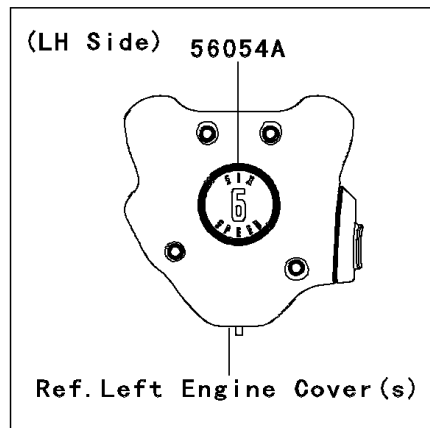

2012 VULCAN® 1700 VAQUERO® PARTS DIAGRAM

Decals(Green/Ebony)(JCFA)(CA,US)

F2861B

2012 VULCAN® 1700 VAQUERO® PARTS LIST

Decals(Green/Ebony)(JCFA)(CA,US)

ITEM NAME	PART NUMBER	QUANTITY
MARK,A/C,V-TWIN 1700 (Ref # 56054)	56054-0704	1
MARK,GEN COVER,6 SPEED (Ref # 56054A)	56054-0705	1
MARK,CL COVER,KAWASAKI (Ref # 56054B)	56054-0706	1
MARK,FUEL TANK,VULCAN VAQUERO (Ref # 56054C)	56054-0917	1
PATTERN,FUEL TANK,LH (Ref # 56069)	56069-1798	1
PATTERN,FUEL TANK,RH (Ref # 56069A)	56069-1799	1
PATTERN,FR COWL.,LH (Ref # 56069B)	56069-1800	1
PATTERN,FR COWL.,RH (Ref # 56069C)	56069-1801	1
PATTERN,SIDE BAG,LH (Ref # 56069D)	56069-1802	1
PATTERN,SIDE BAG,RH (Ref # 56069E)	56069-1803	1