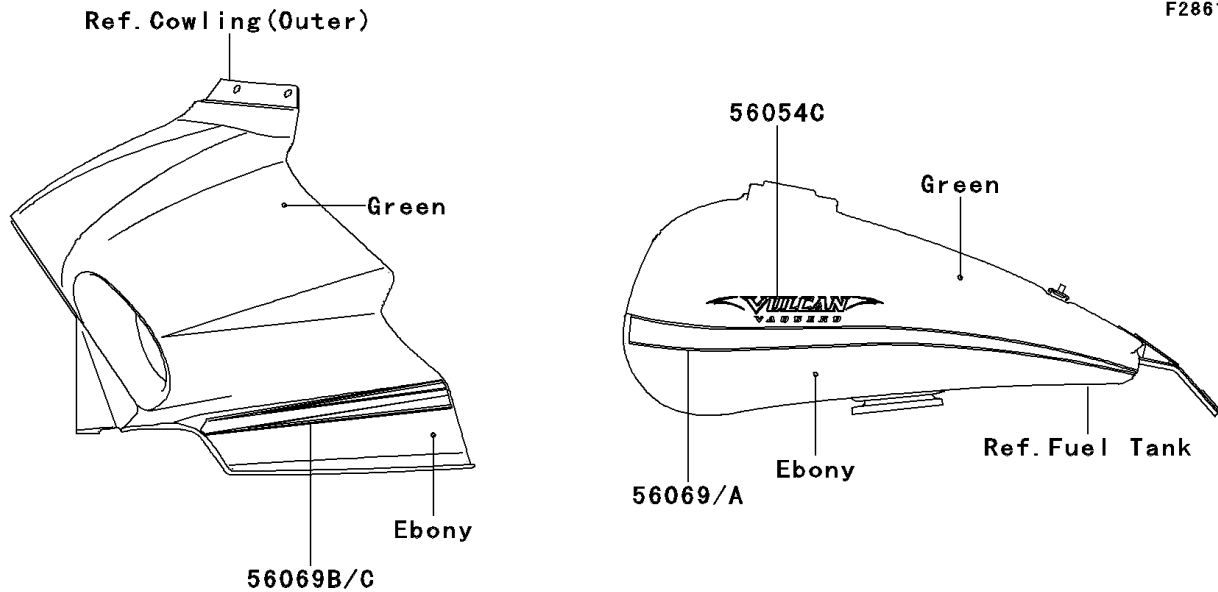

2012 VULCAN® 1700 VAQUERO® PARTS DIAGRAM

Decals(Green/Ebony)(JCFA)(CA,US)

F2861B

2012 VULCAN® 1700 VAQUERO® PARTS LIST

Decals(Green/Ebony)(JCFA)(CA,US)

ITEM NAME	PART NUMBER	QUANTITY
MARK,A/C,V-TWIN 1700 (Ref # 56054)	56054-0704	1
MARK,GEN COVER,6 SPEED (Ref # 56054A)	56054-0705	1
MARK,CL COVER,KAWASAKI (Ref # 56054B)	56054-0706	1
MARK,FUEL TANK,VULCAN VAQUERO (Ref # 56054C)	56054-0917	1
PATTERN,FUEL TANK,LH (Ref # 56069)	56069-1798	1
PATTERN,FUEL TANK,RH (Ref # 56069A)	56069-1799	1
PATTERN,FR COWL.,LH (Ref # 56069B)	56069-1800	1
PATTERN,FR COWL.,RH (Ref # 56069C)	56069-1801	1
PATTERN,SIDE BAG,LH (Ref # 56069D)	56069-1802	1
PATTERN,SIDE BAG,RH (Ref # 56069E)	56069-1803	1