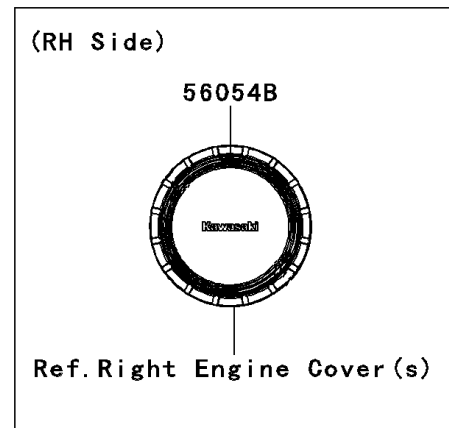

2012 VULCAN® 1700 VAQUERO® PARTS DIAGRAM

Decals(Green/Ebony)(JCFA)(CA,US)

F2861B

2012 VULCAN® 1700 VAQUERO® PARTS LIST

Decals(Green/Ebony)(JCFA)(CA,US)

ITEM NAME	PART NUMBER	QUANTITY
MARK,A/C,V-TWIN 1700 (Ref # 56054)	56054-0704	1
MARK,GEN COVER,6 SPEED (Ref # 56054A)	56054-0705	1
MARK,CL COVER,KAWASAKI (Ref # 56054B)	56054-0706	1
MARK,FUEL TANK,VULCAN VAQUERO (Ref # 56054C)	56054-0917	1
PATTERN,FUEL TANK,LH (Ref # 56069)	56069-1798	1
PATTERN,FUEL TANK,RH (Ref # 56069A)	56069-1799	1
PATTERN,FR COWL.,LH (Ref # 56069B)	56069-1800	1
PATTERN,FR COWL.,RH (Ref # 56069C)	56069-1801	1
PATTERN,SIDE BAG,LH (Ref # 56069D)	56069-1802	1
PATTERN,SIDE BAG,RH (Ref # 56069E)	56069-1803	1