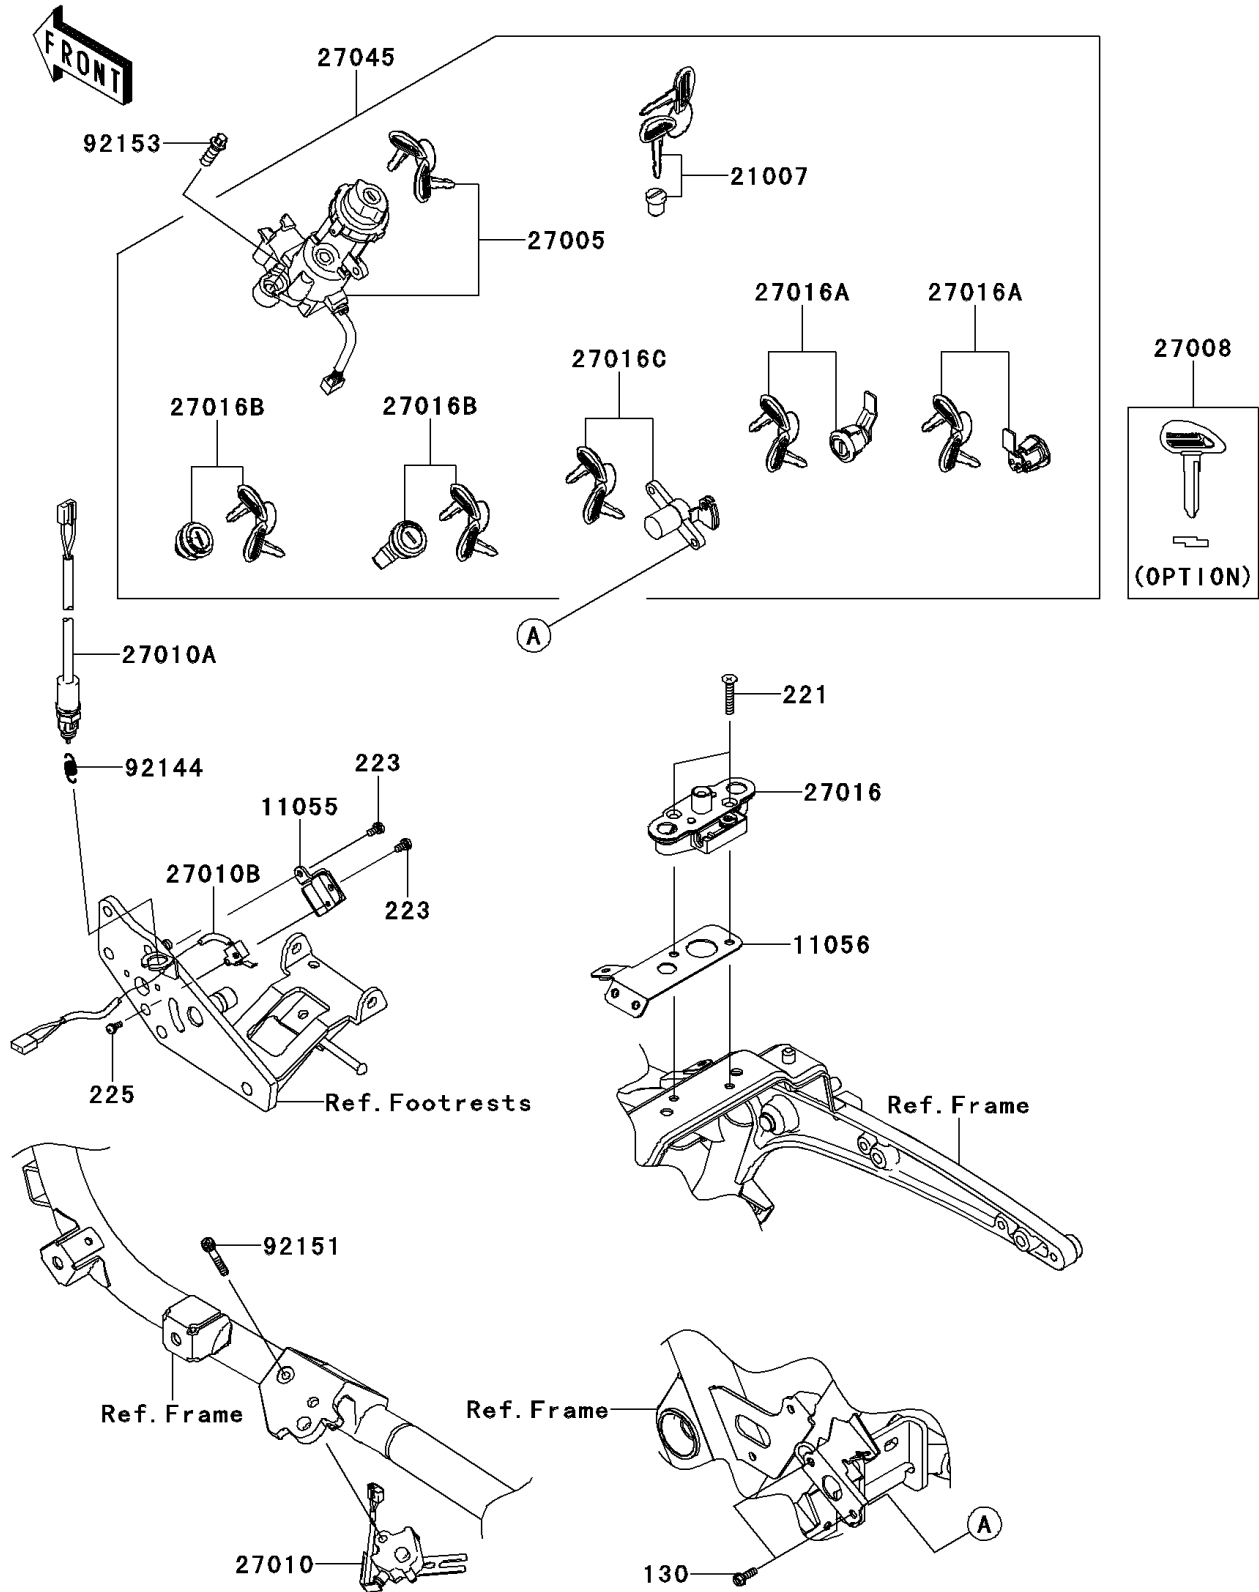

2012 VULCAN® 1700 VAQUERO® PARTS DIAGRAM

Ignition Switch/Locks/Reflectors

F2770

2012 VULCAN® 1700 VAQUERO® PARTS LIST

Ignition Switch/Locks/Reflectors

ITEM NAME	PART NUMBER	QUANTITY
BOLT-FLANGED,6X10 (Ref # 130)	130BA0610	1
SCREW-CSK-CROSS,6X30 (Ref # 221)	221AA0630	1
SCREW-PAN-WS-CROS,5X10 (Ref # 223)	223AB0510	1
SCREW-PAN-WSP-CROS,4X12 (Ref # 225)	225AB0412	1
BRACKET,CRUISE CONTROL SWITCH (Ref # 11055)	11055-0609	1
BRACKET (Ref # 11056)	11056-0959	1
ROTOR,LOCK,TANK CAP (Ref # 21007)	21007-5053	1
SWITCH-ASSY-IGNITION (Ref # 27005)	27005-0052	1
KEY-LOCK,BLANK (Ref # 27008)	27008-1211	1
SWITCH,SIDE STAND (Ref # 27010)	27010-0088	1
SWITCH,REAR BRAKE (Ref # 27010A)	27010-0089	1
SWITCH,CRUISE CONTROL (Ref # 27010B)	27010-0090	1
LOCK-ASSY,SEAT STRIKER (Ref # 27016)	27016-1098	1
LOCK-ASSY,SIDE BAG (Ref # 27016A)	27016-5325	1
LOCK-ASSY,LID (Ref # 27016B)	27016-5358	1
LOCK-ASSY,SEAT (Ref # 27016C)	27016-5360	1
SWITCH-ASSY (Ref # 27045)	27045-5438	1
SPRING,REAR BRAKE SWITCH (Ref # 92144)	92144-1141	1
BOLT,SOCKET,6X35 (Ref # 92151)	92151-1390	1
BOLT,TORX,8X22 (Ref # 92153)	92153-1273	1