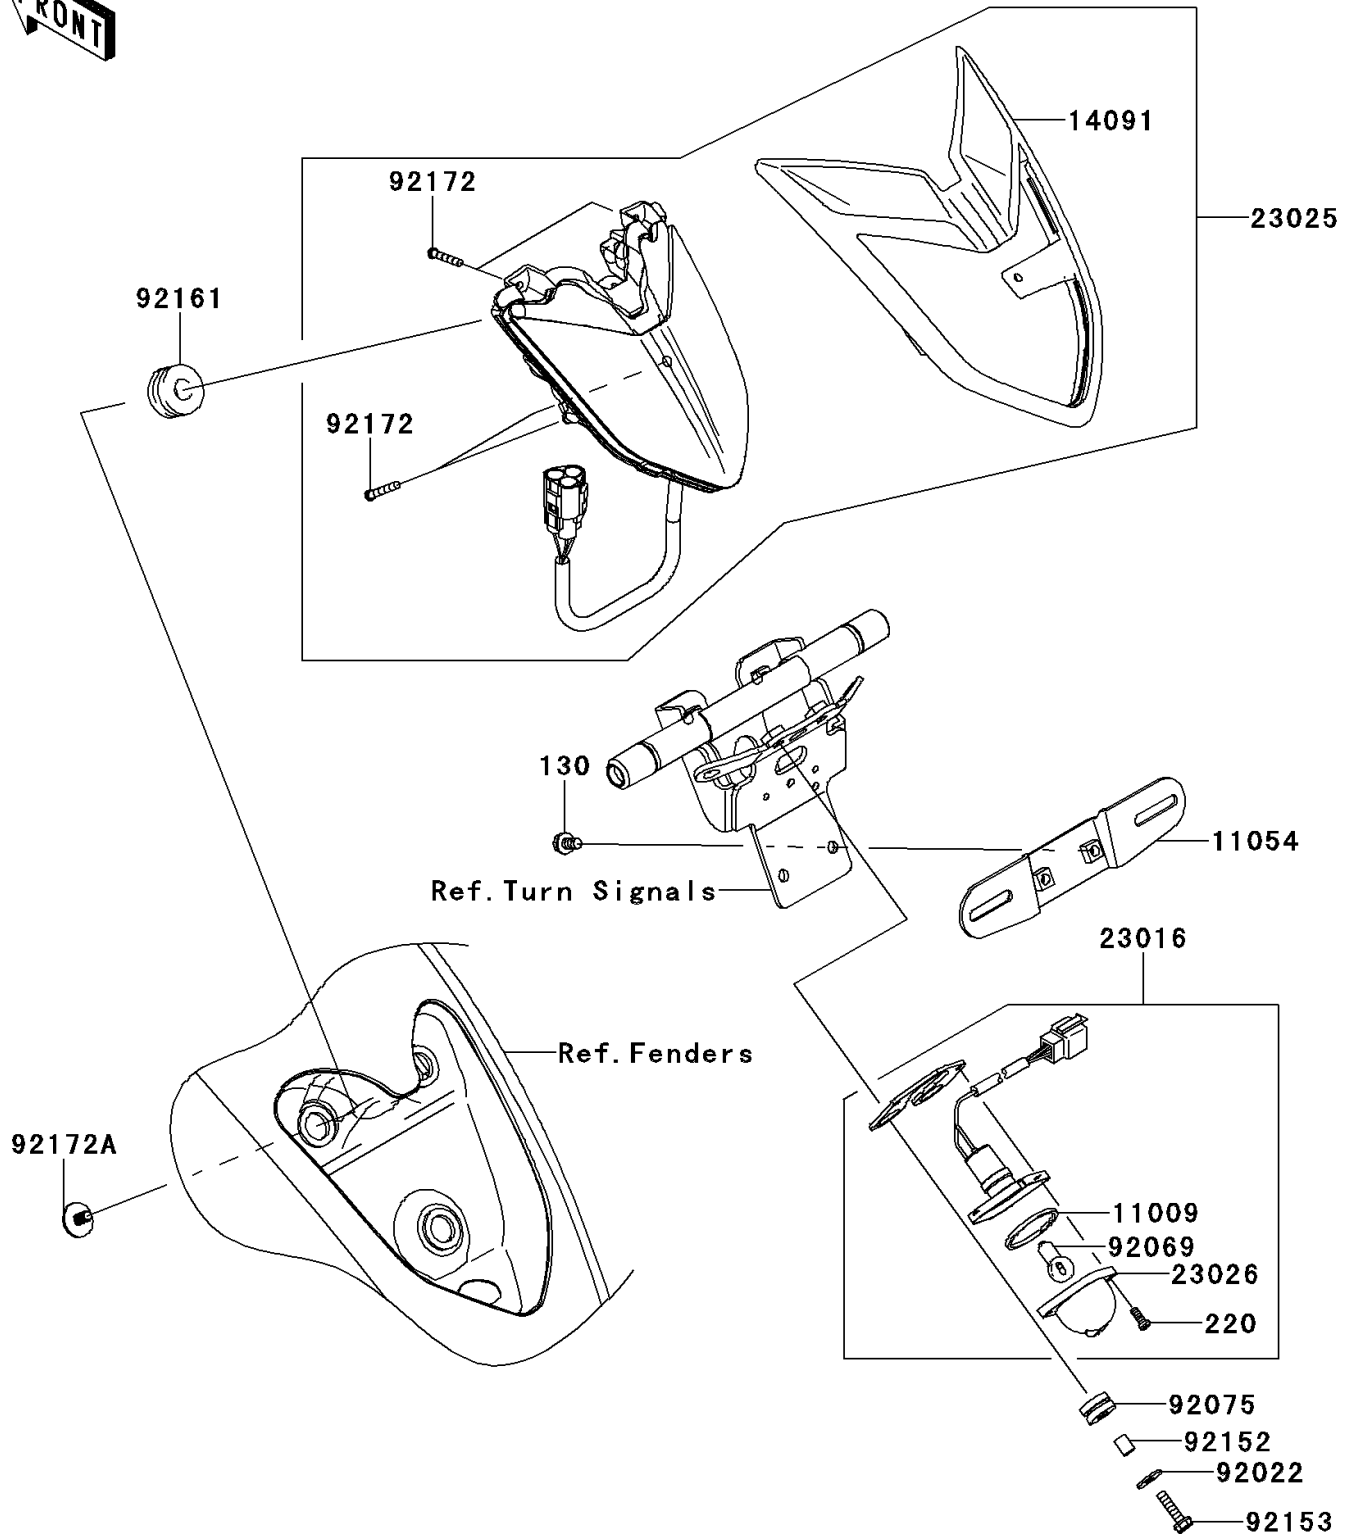

2012 VULCAN® 1700 VAQUERO® PARTS DIAGRAM

Taillight(s)

F2720

2012 VULCAN® 1700 VAQUERO® PARTS LIST

Taillight(s)

ITEM NAME	PART NUMBER	QUANTITY
BOLT-FLANGED,6X12 (Ref # 130)	130BB0612	2
SCREW-PAN-CROSS,4X10 (Ref # 220)	220AA0410	2
GASKET,LICENSE PLATE LAMP (Ref # 11009)	11009-1372	1
BRACKET,LICENSE (Ref # 11054)	11054-1761	1
COVER,TAIL LAMP (Ref # 14091)	14091-1592	1
LAMP-ASSY,LICENSE (Ref # 23016)	23016-0032	1
LAMP-TAIL (Ref # 23025)	23025-0052	1
LENS,LAMP (Ref # 23026)	23026-1054	1
WASHER,6.5X20X1.6 (Ref # 92022)	92022-1557	2
BULB,12V 5W (Ref # 92069)	92069-1055	1
DAMPER (Ref # 92075)	92075-209	2
COLLAR,6.8X10X13 (Ref # 92152)	92152-0580	2
BOLT,FLANGED,6X25 (Ref # 92153)	92153-0514	2
DAMPER (Ref # 92161)	92161-0163	3
SCREW,TAPPING,4X16 (Ref # 92172)	92172-0392	4
SCREW,TAPPING+PW,5X14 (Ref # 92172A)	92172-0477	3