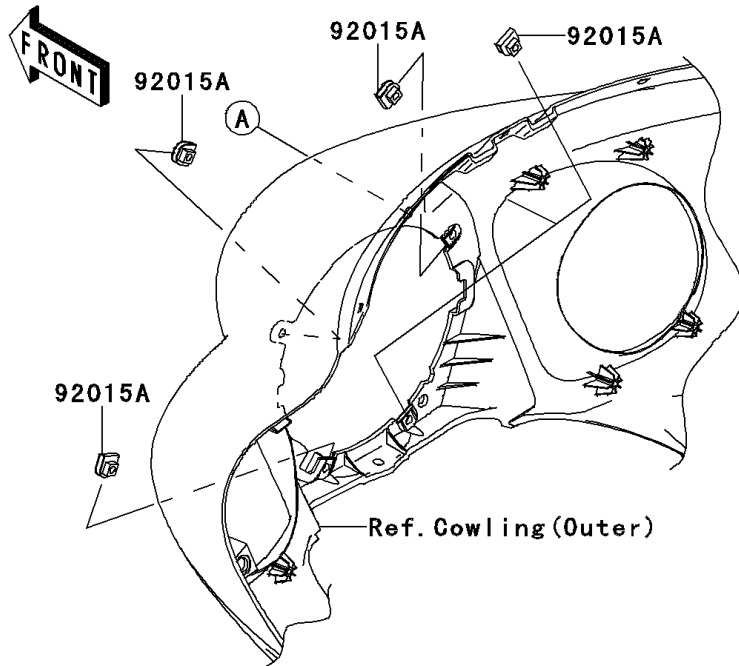

2012 VULCAN® 1700 VAQUERO® PARTS DIAGRAM

Headlight(s)

F2710

2012 VULCAN® 1700 VAQUERO® PARTS LIST

Headlight(s)

ITEM NAME	PART NUMBER	QUANTITY
BOLT-FLANGED-SMALL,6X16 (Ref # 132)	132BA0616	1
COVER,RETAINER (Ref # 14091)	14091-1620	1
RIM-LAMP (Ref # 23006)	23006-0016	1
LENS-COMP,HEAD LAMP (Ref # 23007)	23007-1396	1
NUT,4MM,FOCUS ADJUST (Ref # 23020)	23020-018	1
BRACKET-COMP,HEAD LAMP (Ref # 23062)	23062-1132	1
COVER-SEAL,SOCKET (Ref # 49016)	49016-1203	1
SCREW,FOCUS ADJUST,4X60 (Ref # 92009)	92009-1816	1
SCREW,5X16 (Ref # 92009A)	92009-1879	1
NUT,5MM (Ref # 92015)	92015-1157	1
NUT,CLIP,6MM (Ref # 92015A)	92015-1904	1
RIVET (Ref # 92039)	92039-0083	1
BULB,12V 60/55W,H4 (Ref # 92069)	92069-1002	1
SPRING,HEAD LAMP LENS (Ref # 92145)	92145-1268	1
SCREW,TAPPING,4X16 (Ref # 92172)	92172-0391	1
TUBE,3.5X5.5X19 (Ref # 92191)	92191-1217	1
NUT,SPECIAL,5MM (Ref # 92210)	92210-1060	1