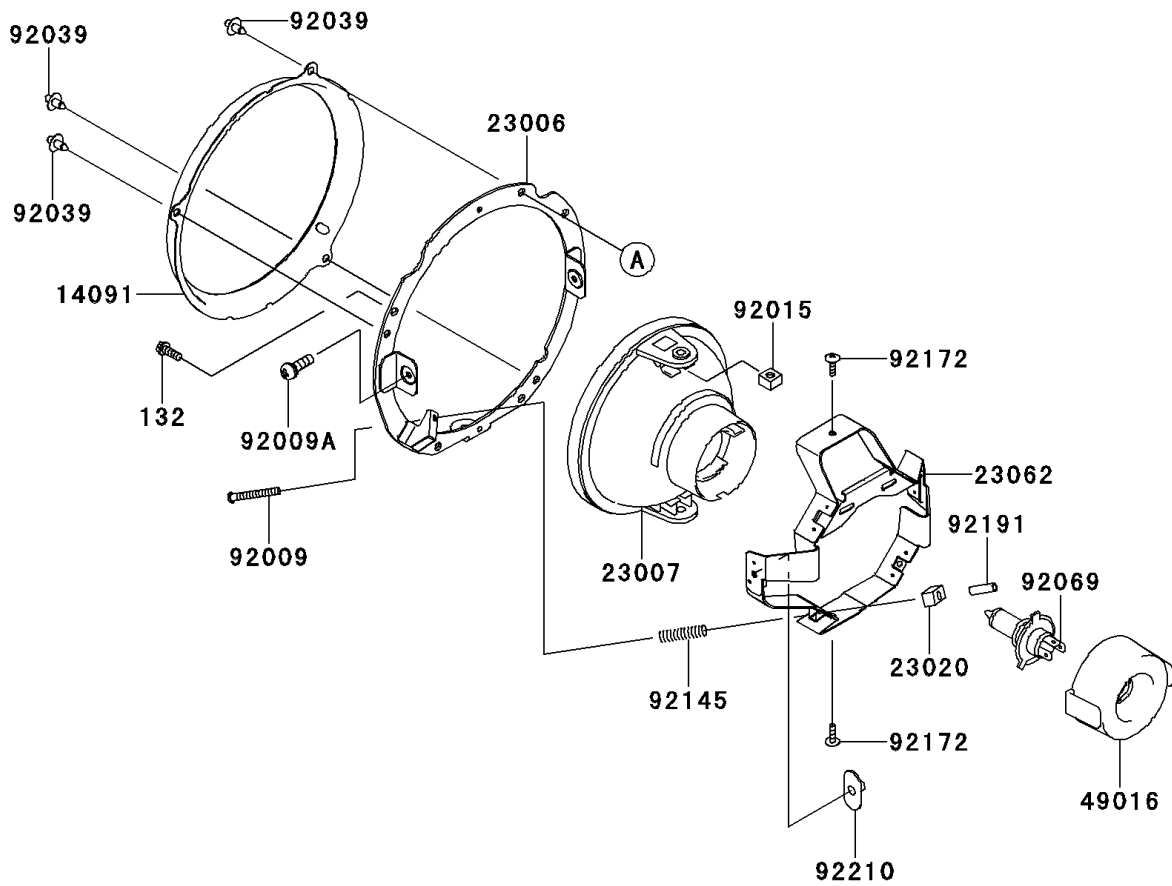

2012 VULCAN® 1700 VAQUERO® PARTS DIAGRAM

Headlight(s)

F2710

2012 VULCAN® 1700 VAQUERO® PARTS LIST

Headlight(s)

ITEM NAME	PART NUMBER	QUANTITY
BOLT-FLANGED-SMALL,6X16 (Ref # 132)	132BA0616	1
COVER,RETAINER (Ref # 14091)	14091-1620	1
RIM-LAMP (Ref # 23006)	23006-0016	1
LENS-COMP,HEAD LAMP (Ref # 23007)	23007-1396	1
NUT,4MM,FOCUS ADJUST (Ref # 23020)	23020-018	1
BRACKET-COMP,HEAD LAMP (Ref # 23062)	23062-1132	1
COVER-SEAL,SOCKET (Ref # 49016)	49016-1203	1
SCREW,FOCUS ADJUST,4X60 (Ref # 92009)	92009-1816	1
SCREW,5X16 (Ref # 92009A)	92009-1879	1
NUT,5MM (Ref # 92015)	92015-1157	1
NUT,CLIP,6MM (Ref # 92015A)	92015-1904	1
RIVET (Ref # 92039)	92039-0083	1
BULB,12V 60/55W,H4 (Ref # 92069)	92069-1002	1
SPRING,HEAD LAMP LENS (Ref # 92145)	92145-1268	1
SCREW,TAPPING,4X16 (Ref # 92172)	92172-0391	1
TUBE,3.5X5.5X19 (Ref # 92191)	92191-1217	1
NUT,SPECIAL,5MM (Ref # 92210)	92210-1060	1