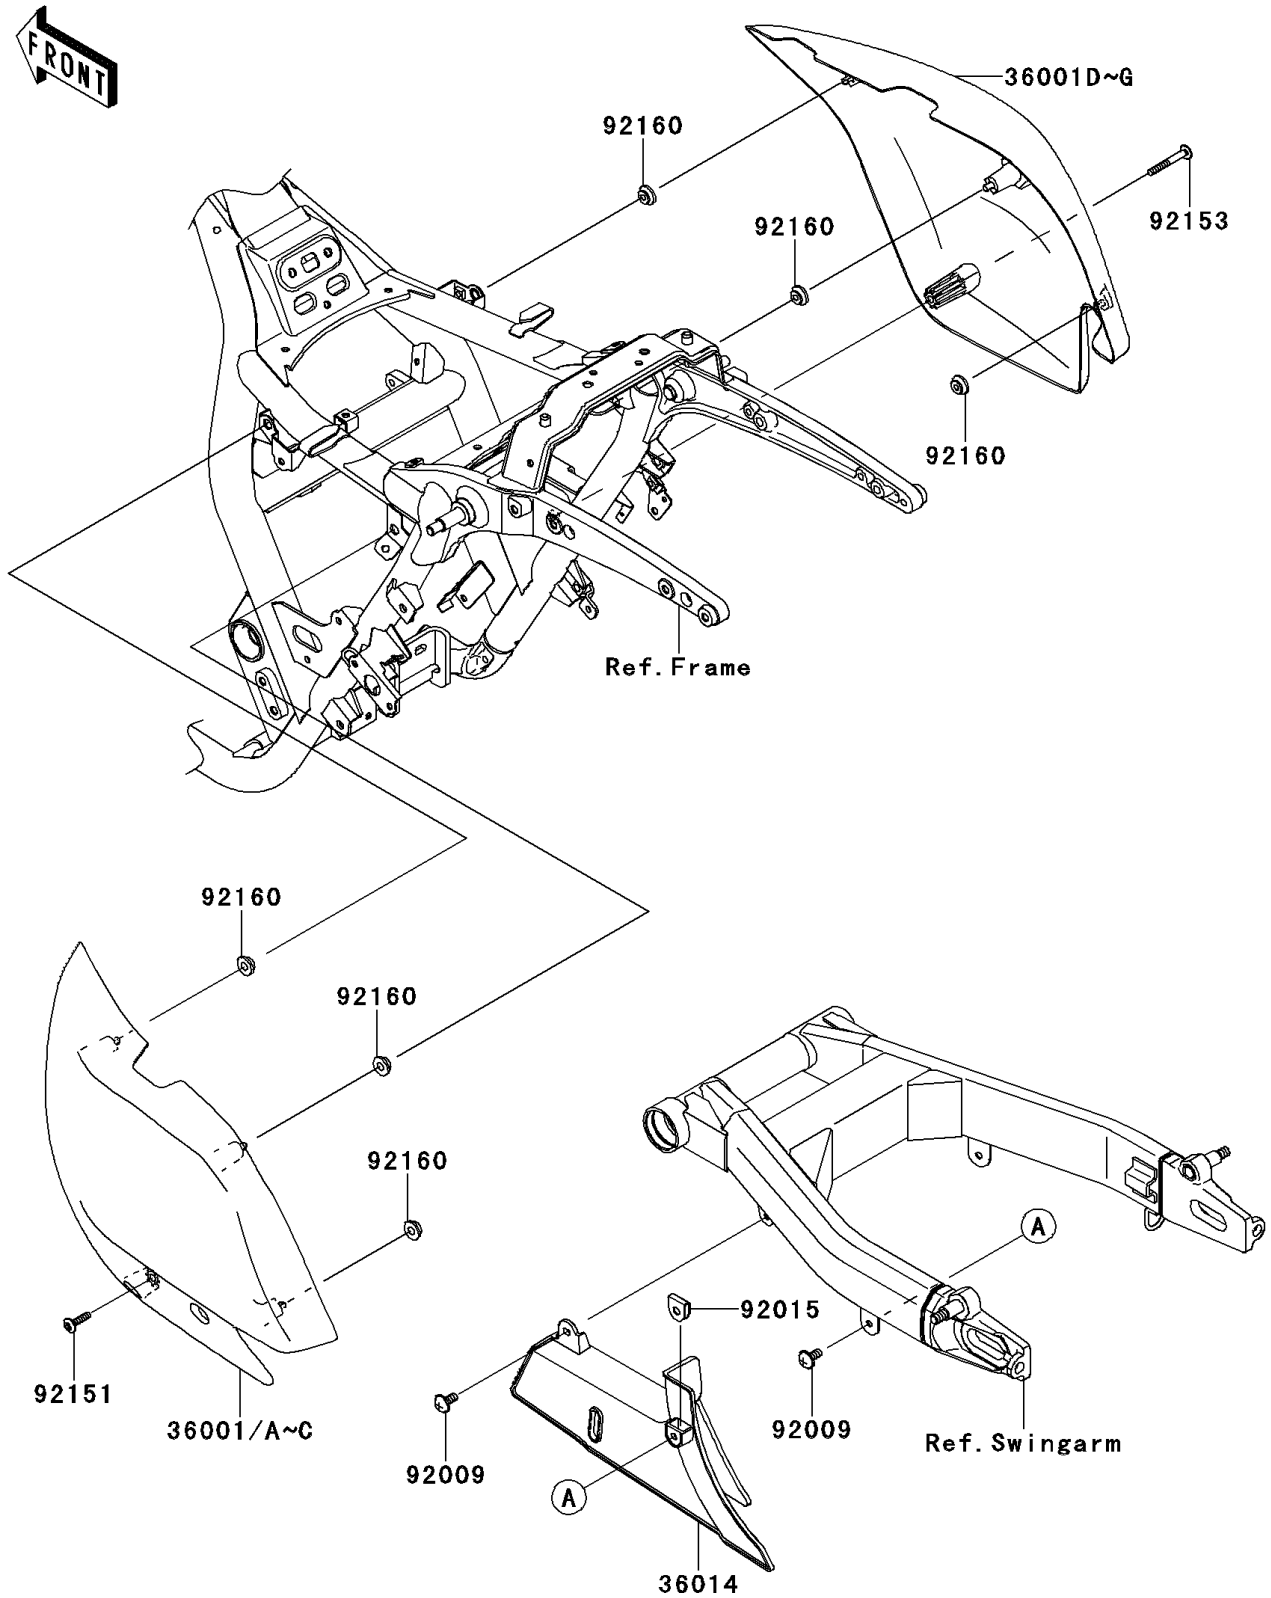

## 2012 VULCAN® 1700 VAQUERO® PARTS DIAGRAM

Side Covers/Chain Cover

F2610

## 2012 VULCAN® 1700 VAQUERO® PARTS LIST

Side Covers/Chain Cover

ITEM NAME	PART NUMBER	QUANTITY
CASE-CHAIN (Ref # 36014)	36014-0042	1
SCREW,6X14 (Ref # 92009)	92009-1555	1
NUT,CLIP,6MM (Ref # 92015)	92015-1904	1
BOLT,SOCKET,6X25 (Ref # 92151)	92151-1611	1
BOLT,SOCKET,6X50 (Ref # 92153)	92153-1842	1
DAMPER (Ref # 92160)	92160-1613	1
COVER-SIDE,LH,EBONY (Ref # 36001)	36001-0218-H8	1
COVER-SIDE,LH,C.P.BLUE (Ref # 36001B)	36001-0218-723	1
COVER-SIDE,RH,EBONY (Ref # 36001D)	36001-0219-H8	1
COVER-SIDE,RH,C.P.BLUE (Ref # 36001F)	36001-0219-723	1