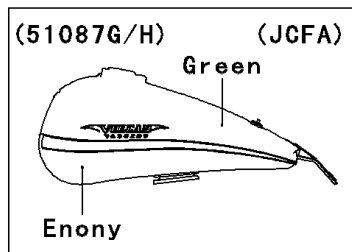

2012 VULCAN® 1700 VAQUERO® PARTS DIAGRAM

Fuel Tank

F2410

(51087/C)	Enony
(51087A)	Black
(51087B/D)	Red
(51087E/F)	Blue

WD

WD

2012 VULCAN® 1700 VAQUERO® PARTS LIST

Fuel Tank

ITEM NAME	PART NUMBER	QUANTITY
BRACKET,SEAT (Ref # 11055)	11055-1552	1
COVER,IGNITION SWITCH (Ref # 14092)	14092-0046	1
COVER,B.BLACK (Ref # 14092A)	14092-0217-19U	1
CAP-TANK,FUEL (Ref # 51049)	51049-0003	1
WASHER,5.1X10X1.0 (Ref # 92022)	92022-1977	1
COLLAR,8.8X12X17 (Ref # 92027)	92027-034	1
DAMPER (Ref # 92075)	92075-1736	1
SEAL,FUEL TANK CAP (Ref # 92093)	92093-1030	1
BOLT,SOCKET,6X10 (Ref # 92151)	92151-1449	1
BOLT-FLANGED,8X30 (Ref # 130)	130BA0830	1
SCREW-PAN-CROSS,5X10 (Ref # 220)	220AA0510	1
NUT-CAP,6MM,BLACK (Ref # 322)	322AB0600	1
WASHER-PLAIN,6MM (Ref # 411)	411S0600	1
DAMPER,FUEL TANK (Ref # 92161)	92161-0293	1
DAMPER,FUEL TANK (Ref # 92161A)	92161-0577	1
DAMPER,TANK COVER (Ref # 92161B)	92161-0804	1
TANK-COMP-FUEL,C.P.BLUE (Ref # 51087E)	51087-5269-723	1
TANK-COMP-FUEL,GREEN/EBONY (Ref # 51087G)	51087-5279-32G	1
TANK-COMP-FUEL,GREEN/EBONY (Ref # 51087H)	51087-5280-32G	1
CLAMP,TUBE (Ref # 92037)	92037-147	1
TUBE,BREATHING (Ref # 92192)	92192-0668	1