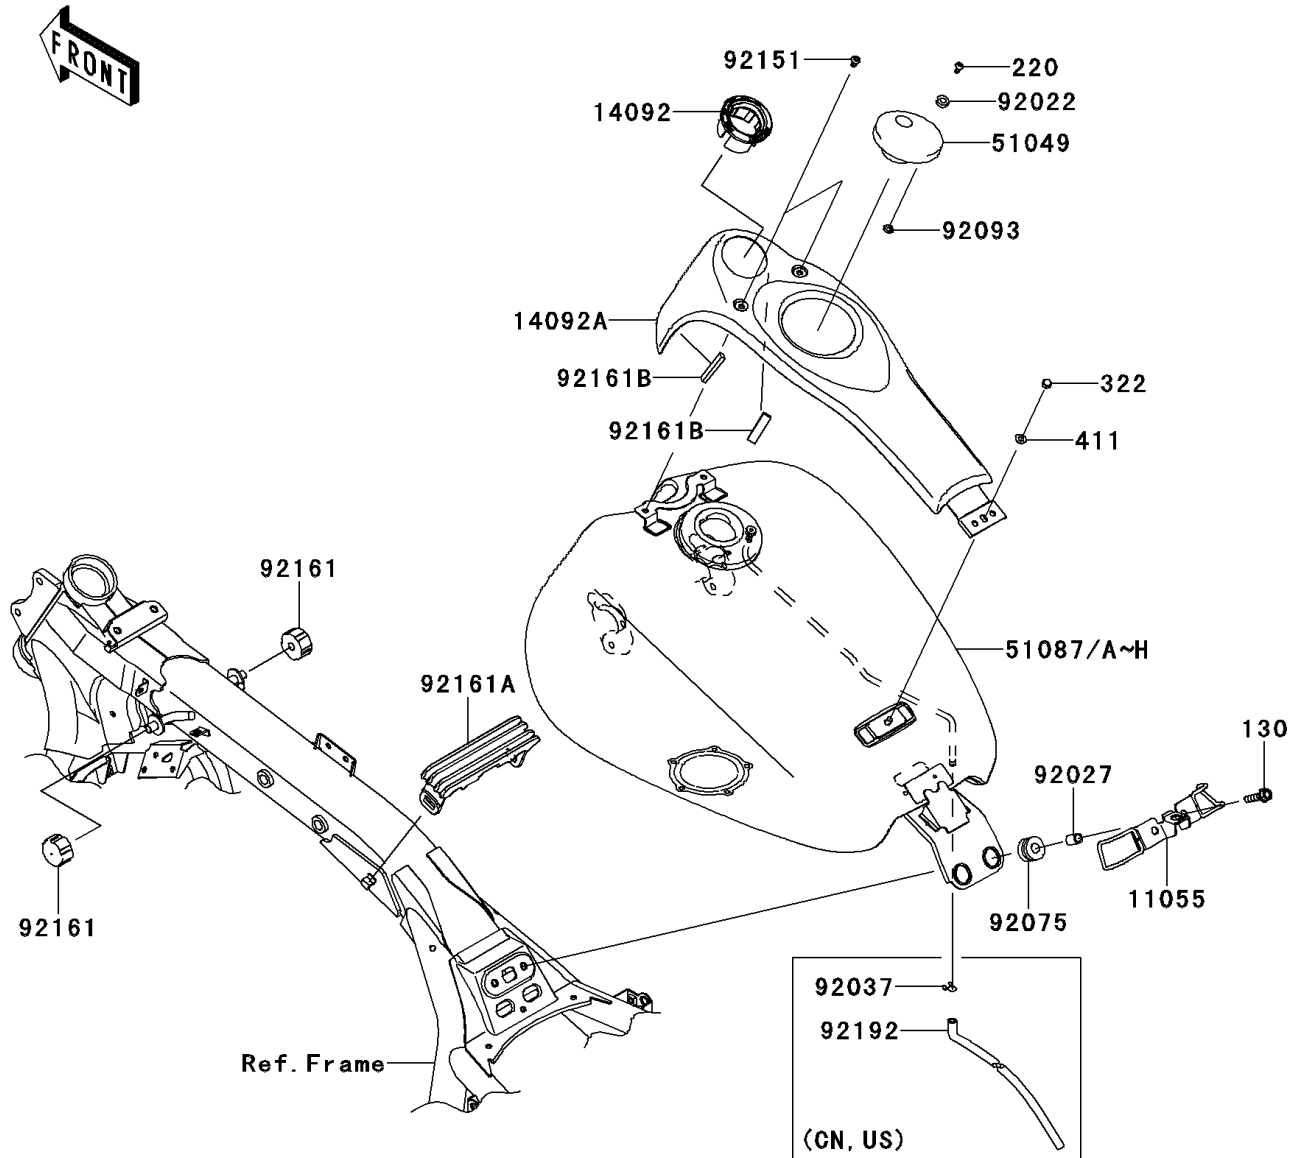

2012 VULCAN® 1700 VAQUERO® PARTS DIAGRAM

Fuel Tank

F2410

(51087/C)	Enony
(51087A)	Black
(51087B/D)	Red
(51087E/F)	Blue

WD

WD

2012 VULCAN® 1700 VAQUERO® PARTS LIST

Fuel Tank

ITEM NAME	PART NUMBER	QUANTITY
BRACKET,SEAT (Ref # 11055)	11055-1552	1
COVER,IGNITION SWITCH (Ref # 14092)	14092-0046	1
COVER,B.BLACK (Ref # 14092A)	14092-0217-19U	1
CAP-TANK,FUEL (Ref # 51049)	51049-0003	1
WASHER,5.1X10X1.0 (Ref # 92022)	92022-1977	1
COLLAR,8.8X12X17 (Ref # 92027)	92027-034	1
DAMPER (Ref # 92075)	92075-1736	1
SEAL,FUEL TANK CAP (Ref # 92093)	92093-1030	1
BOLT,SOCKET,6X10 (Ref # 92151)	92151-1449	1
BOLT-FLANGED,8X30 (Ref # 130)	130BA0830	1
SCREW-PAN-CROSS,5X10 (Ref # 220)	220AA0510	1
NUT-CAP,6MM,BLACK (Ref # 322)	322AB0600	1
WASHER-PLAIN,6MM (Ref # 411)	411S0600	1
DAMPER,FUEL TANK (Ref # 92161)	92161-0293	1
DAMPER,FUEL TANK (Ref # 92161A)	92161-0577	1
DAMPER,TANK COVER (Ref # 92161B)	92161-0804	1
TANK-COMP-FUEL,C.P.BLUE (Ref # 51087E)	51087-5269-723	1
TANK-COMP-FUEL,GREEN/EBONY (Ref # 51087G)	51087-5279-32G	1
TANK-COMP-FUEL,GREEN/EBONY (Ref # 51087H)	51087-5280-32G	1
CLAMP,TUBE (Ref # 92037)	92037-147	1
TUBE,BREATHING (Ref # 92192)	92192-0668	1