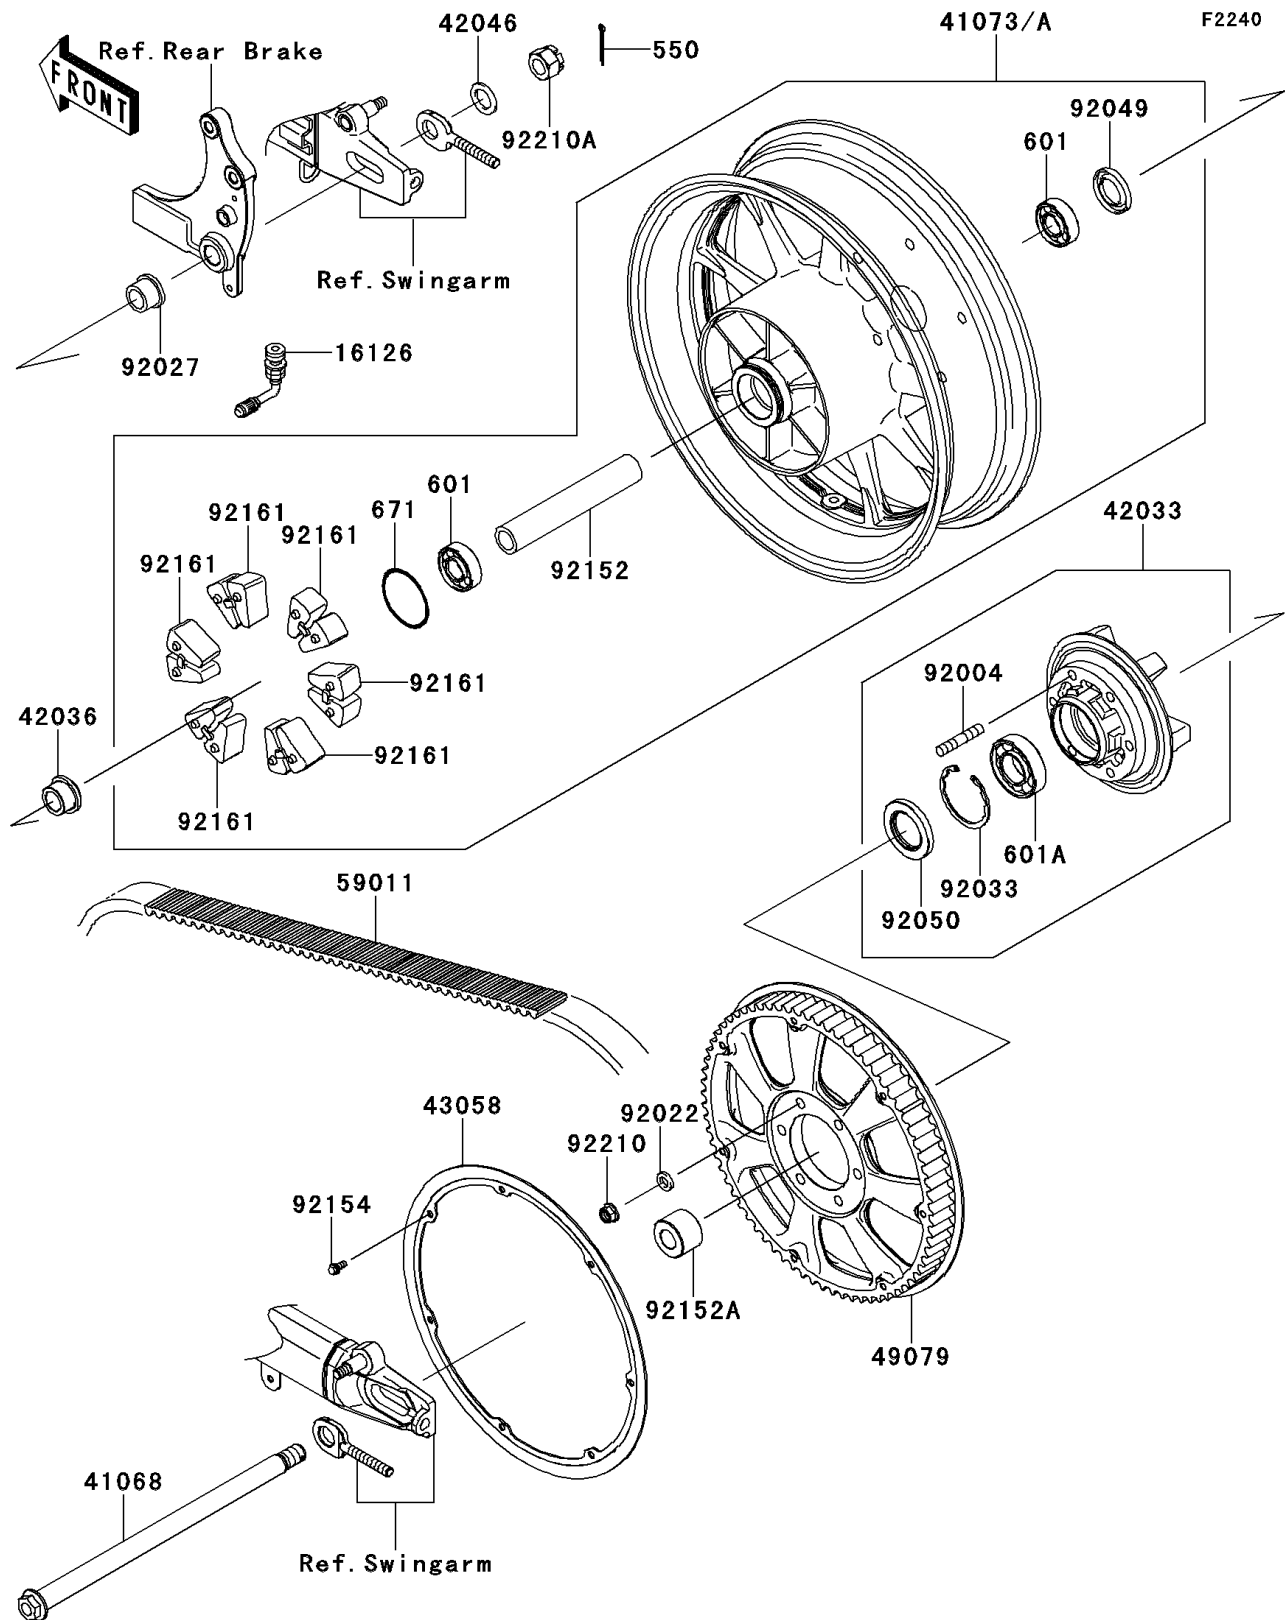

2012 VULCAN® 1700 VAQUERO® PARTS DIAGRAM

Rear Wheel/Chain

2012 VULCAN® 1700 VAQUERO® PARTS LIST

Rear Wheel/Chain

ITEM NAME	PART NUMBER	QUANTITY
PIN-COTTER,4.0X35 (Ref # 550)	550AA4035	1
BEARING-BALL,6204UUC3 (Ref # 601)	601B6204UU	1
BEARING-BALL,#6206UUC3 (Ref # 601A)	601B6206UU	1
O RING,60MM (Ref # 671)	671B2560	1
VALVE (Ref # 16126)	16126-1365	1
AXLE,RR (Ref # 41068)	41068-0057	1
COUPLING-ASSY,RR HUB (Ref # 42033)	42033-0031	1
SLEEVE,RR HUB COUPLING (Ref # 42036)	42036-0060	1
WASHER,21X33X2.6 (Ref # 42046)	42046-003	1
RING,PULLEY (Ref # 43058)	43058-0033	1
PULLEY-BELT (Ref # 49079)	49079-0018	1
BELT,DRIVE,139T (Ref # 59011)	59011-0025	1
STUD,10X35 (Ref # 92004)	92004-0016	1
WASHER,10.5X19X3.2 (Ref # 92022)	92022-1820	1
COLLAR,RR AXLE,L=21.5 (Ref # 92027)	92027-1902	1
RING-SNAP,62MM (Ref # 92033)	92033-1044	1
SEAL-OIL,BJN28475 (Ref # 92049)	92049-1056	1
SEAL-OIL,AJN40627 (Ref # 92050)	92050-027	1
COLLAR,RR HUB,L=172 (Ref # 92152)	92152-0640	1
COLLAR,RR AXLE,LH,L=28 (Ref # 92152A)	92152-0641	1
BOLT,FLANGED,6X12 (Ref # 92154)	92154-0346	1
DAMPER,SHOCK,RR HUB (Ref # 92161)	92161-0576	1
NUT,LOCK,FLANGED,10MM (Ref # 92210)	92210-0276	1
NUT,CASTLE,18MM (Ref # 92210A)	92210-1134	1
WHEEL-ASSY,RR,BLACK (Ref # 41073)	41073-0136-R2	1
WHEEL-ASSY,RR,BLACK (Ref # 41073A)	41073-0136-18	1