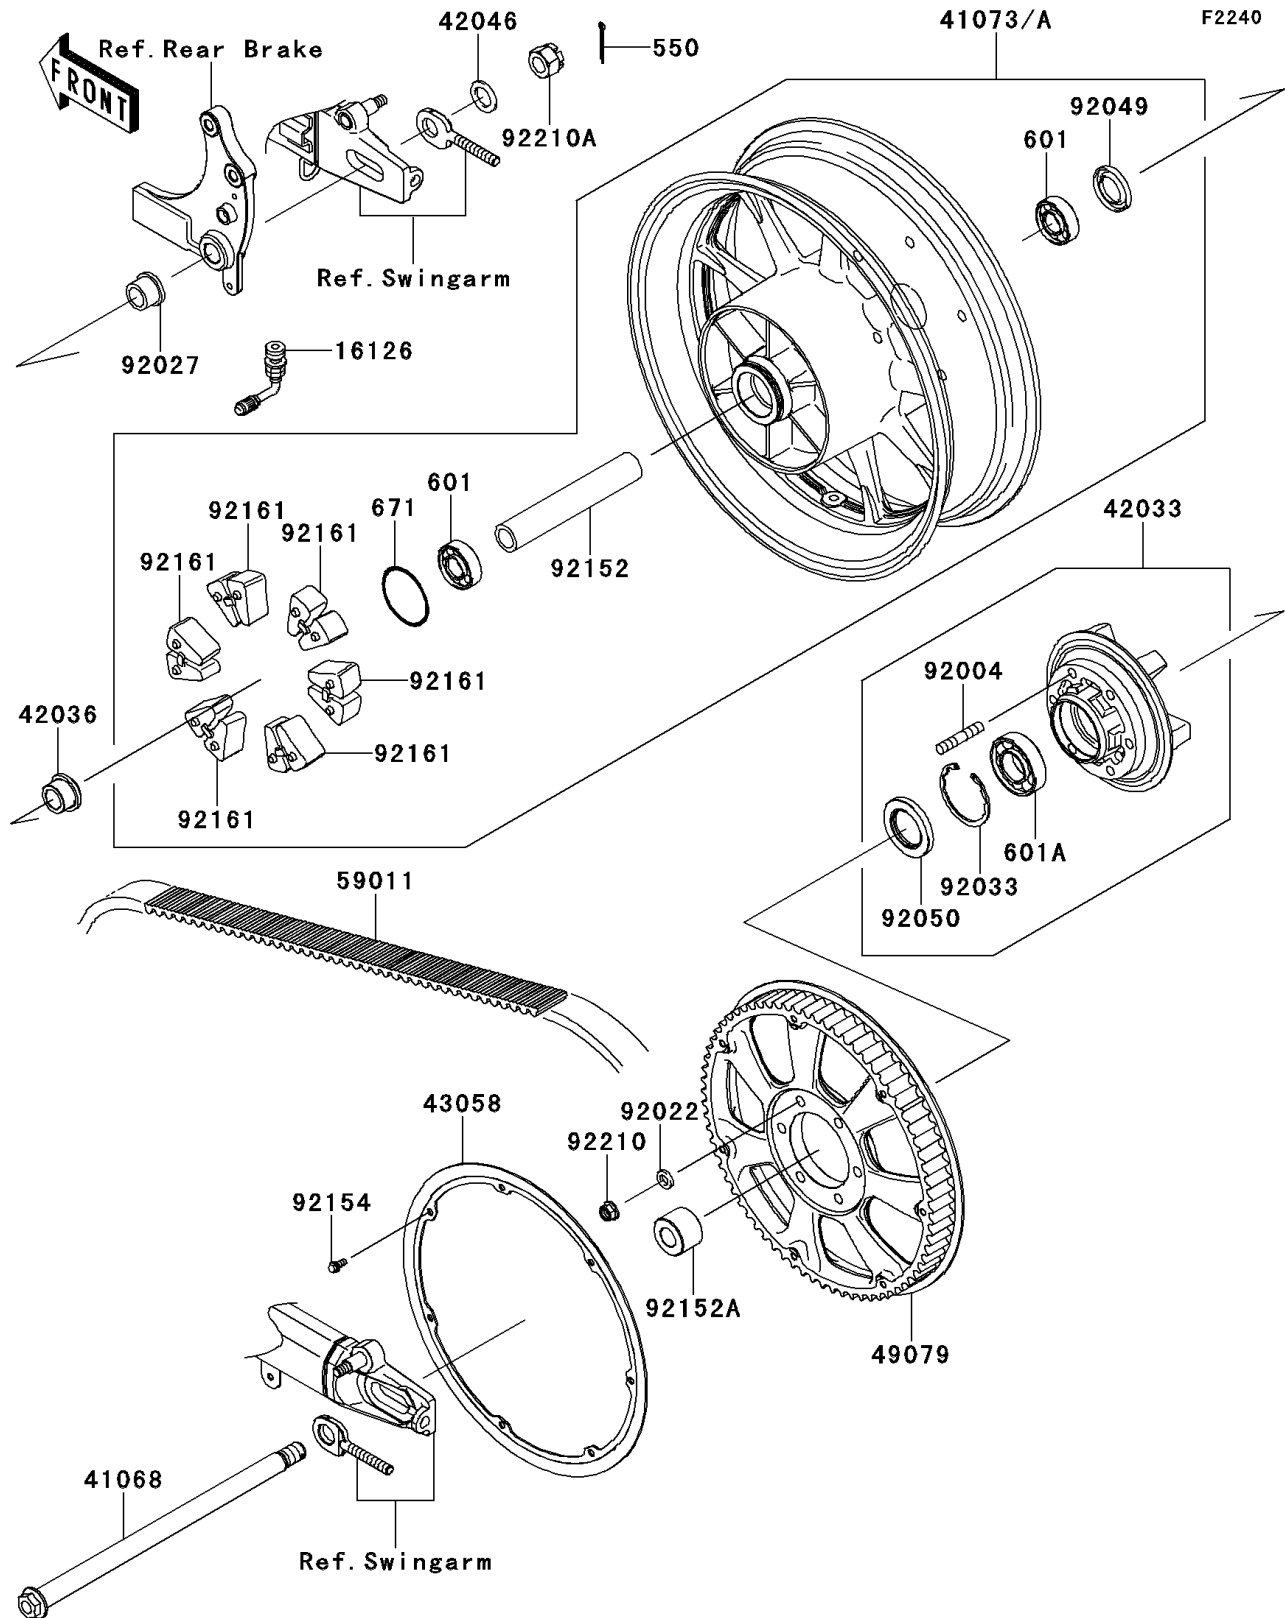

# 2012 VULCAN® 1700 VAQUERO® PARTS DIAGRAM

Rear Wheel/Chain

## 2012 VULCAN® 1700 VAQUERO® PARTS LIST

### Rear Wheel/Chain

ITEM NAME	PART NUMBER	QUANTITY
PIN-COTTER,4.0X35 (Ref # 550)	550AA4035	1
BEARING-BALL,6204UUC3 (Ref # 601)	601B6204UU	2
BEARING-BALL,#6206UUC3 (Ref # 601A)	601B6206UU	1
O RING,60MM (Ref # 671)	671B2560	1
VALVE (Ref # 16126)	16126-1365	1
AXLE,RR (Ref # 41068)	41068-0057	1
WHEEL-ASSY,RR,BLACK (Ref # 41073)	41073-0136-R2	1
COUPLING-ASSY,RR HUB (Ref # 42033)	42033-0031	1
SLEEVE,RR HUB COUPLING (Ref # 42036)	42036-0060	1
WASHER,21X33X2.6 (Ref # 42046)	42046-003	1
RING,PULLEY (Ref # 43058)	43058-0033	1
PULLEY-BELT (Ref # 49079)	49079-0018	1
BELT,DRIVE,139T (Ref # 59011)	59011-0025	1
STUD,10X35 (Ref # 92004)	92004-0016	6
WASHER,10.5X19X3.2 (Ref # 92022)	92022-1820	6
COLLAR,RR AXLE,L=21.5 (Ref # 92027)	92027-1902	1
RING-SNAP,62MM (Ref # 92033)	92033-1044	1
SEAL-OIL,BJN28475 (Ref # 92049)	92049-1056	1
SEAL-OIL,AJN40627 (Ref # 92050)	92050-027	1
COLLAR,RR HUB,L=172 (Ref # 92152)	92152-0640	1
COLLAR,RR AXLE,LH,L=28 (Ref # 92152A)	92152-0641	1
BOLT,FLANGED,6X12 (Ref # 92154)	92154-0346	7
DAMPER,SHOCK,RR HUB (Ref # 92161)	92161-0576	6
NUT,LOCK,FLANGED,10MM (Ref # 92210)	92210-0276	6
NUT,CASTLE,18MM (Ref # 92210A)	92210-1134	1