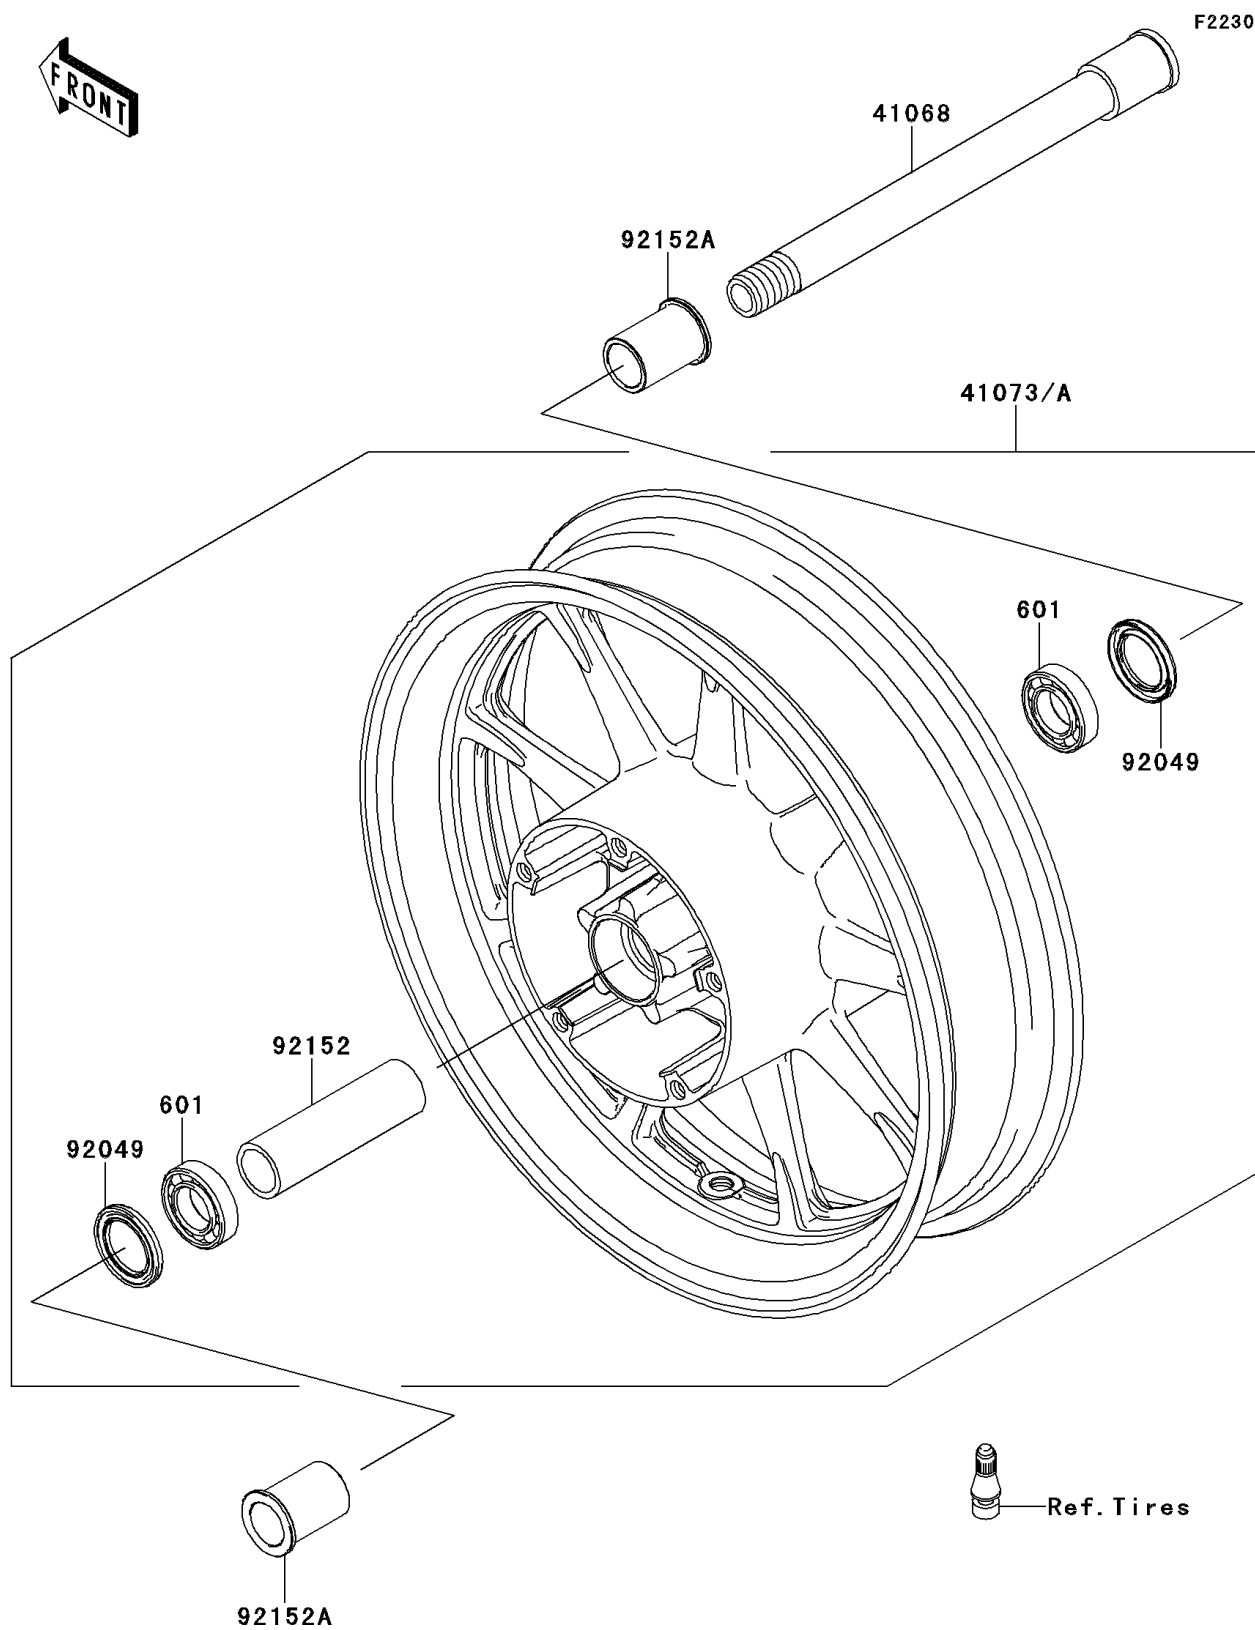

## 2012 VULCAN® 1700 VAQUERO® PARTS DIAGRAM

Front Wheel

## 2012 VULCAN® 1700 VAQUERO® PARTS LIST

Front Wheel

| ITEM NAME                             | PART NUMBER   | QUANTITY |
|---------------------------------------|---------------|----------|
| BEARING-BALL,#6005UU (Ref # 601)      | 601B6005UU    | 1        |
| AXLE,FR (Ref # 41068)                 | 41068-1465    | 1        |
| SEAL-OIL,BJN-C2 32X47X5 (Ref # 92049) | 92049-0050    | 1        |
| COLLAR,FR HUB,L=109 (Ref # 92152)     | 92152-1308    | 1        |
| COLLAR,FR HUB,L=46.5 (Ref # 92152A)   | 92152-1492    | 1        |
| WHEEL-ASSY,FR,BLACK (Ref # 41073)     | 41073-0135-R2 | 1        |
| WHEEL-ASSY,FR,BLACK (Ref # 41073A)    | 41073-0135-18 | 1        |