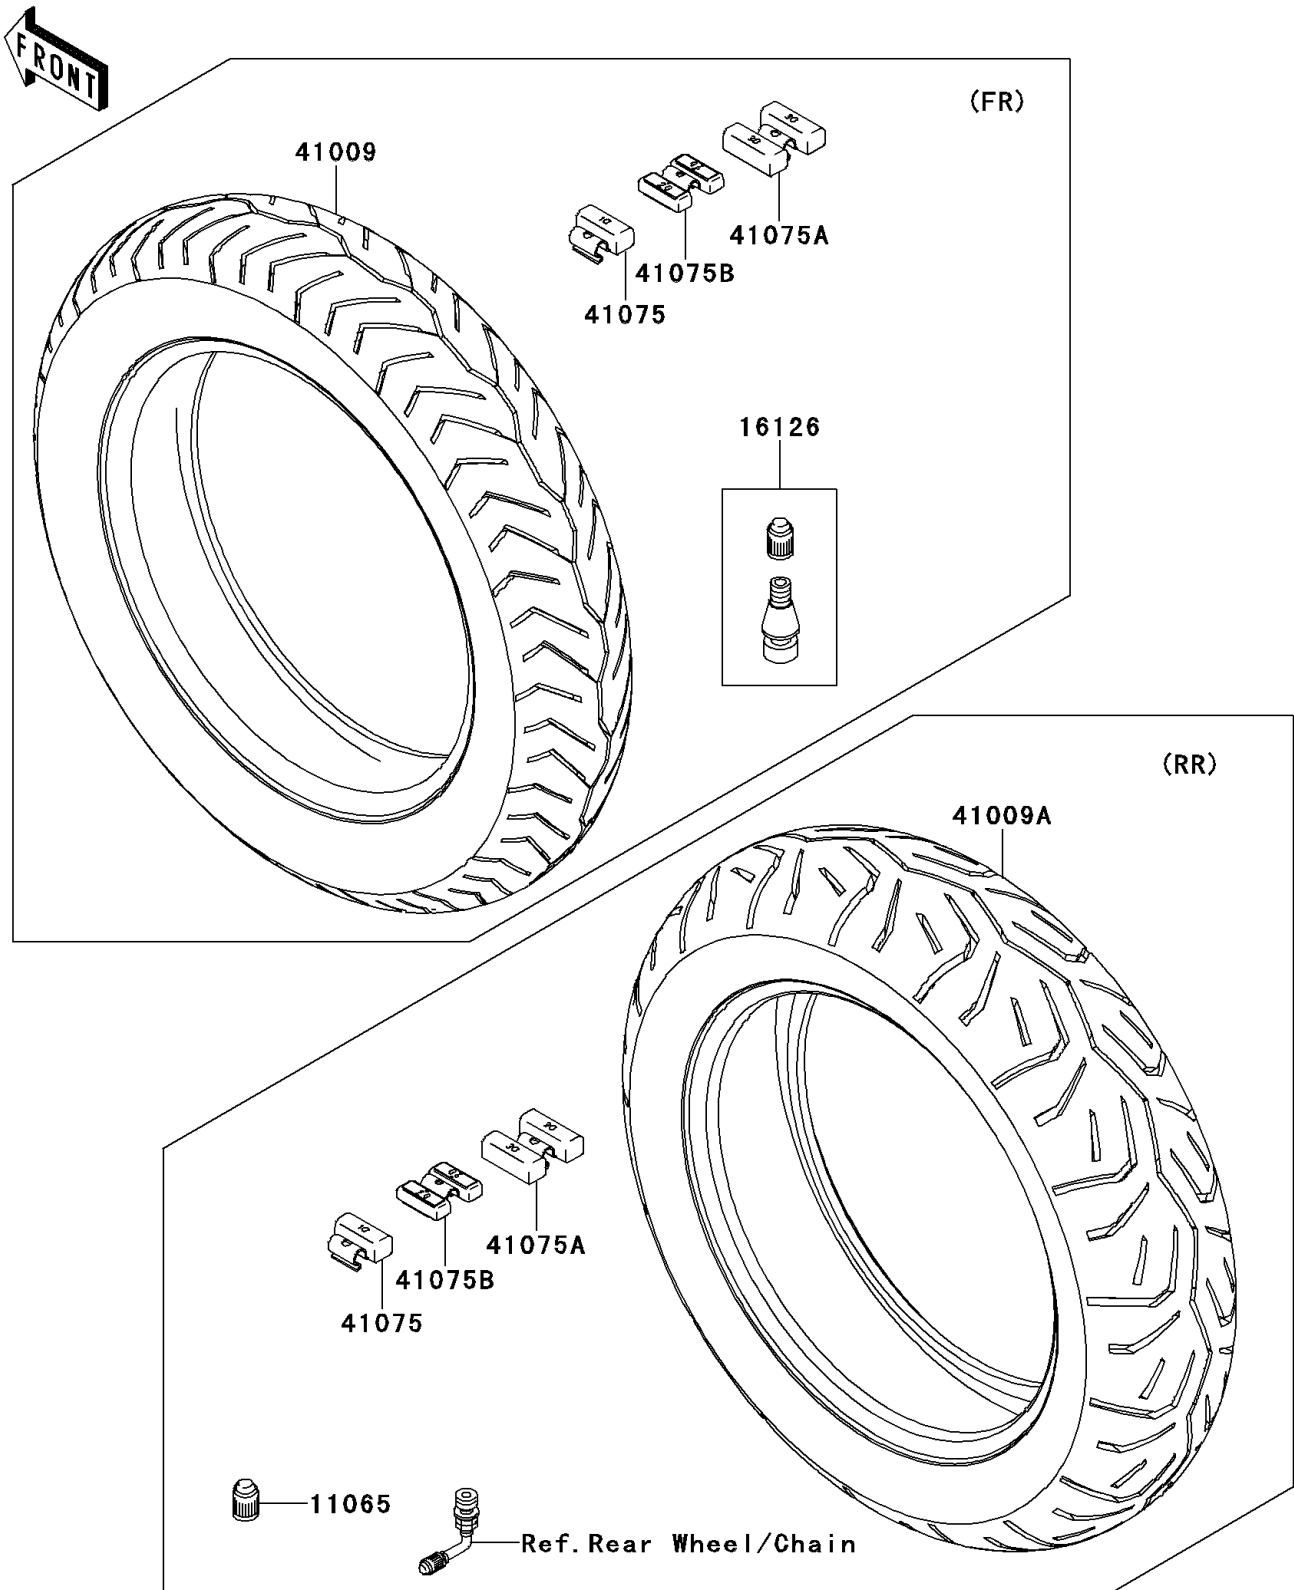

2012 VULCAN® 1700 VAQUERO® PARTS DIAGRAM

Tires

F2210

2012 VULCAN® 1700 VAQUERO® PARTS LIST

Tires

ITEM NAME	PART NUMBER	QUANTITY
CAP (Ref # 11065)	11065-1112	1
VALVE,TIRE (Ref # 16126)	16126-1140	1
TIRE,FR,130/90B16 67H,G721E (Ref # 41009)	41009-0227	1
TIRE,RR,170/70B16 75H,G722E (Ref # 41009A)	41009-0228	1
BALANCER-WHEEL,10G,SILVER (Ref # 41075)	41075-0007	1
BALANCER-WHEEL,30G,SILVER (Ref # 41075A)	41075-0017	1
BALANCER-WHEEL,20G,SILVER (Ref # 41075B)	41075-0018	1