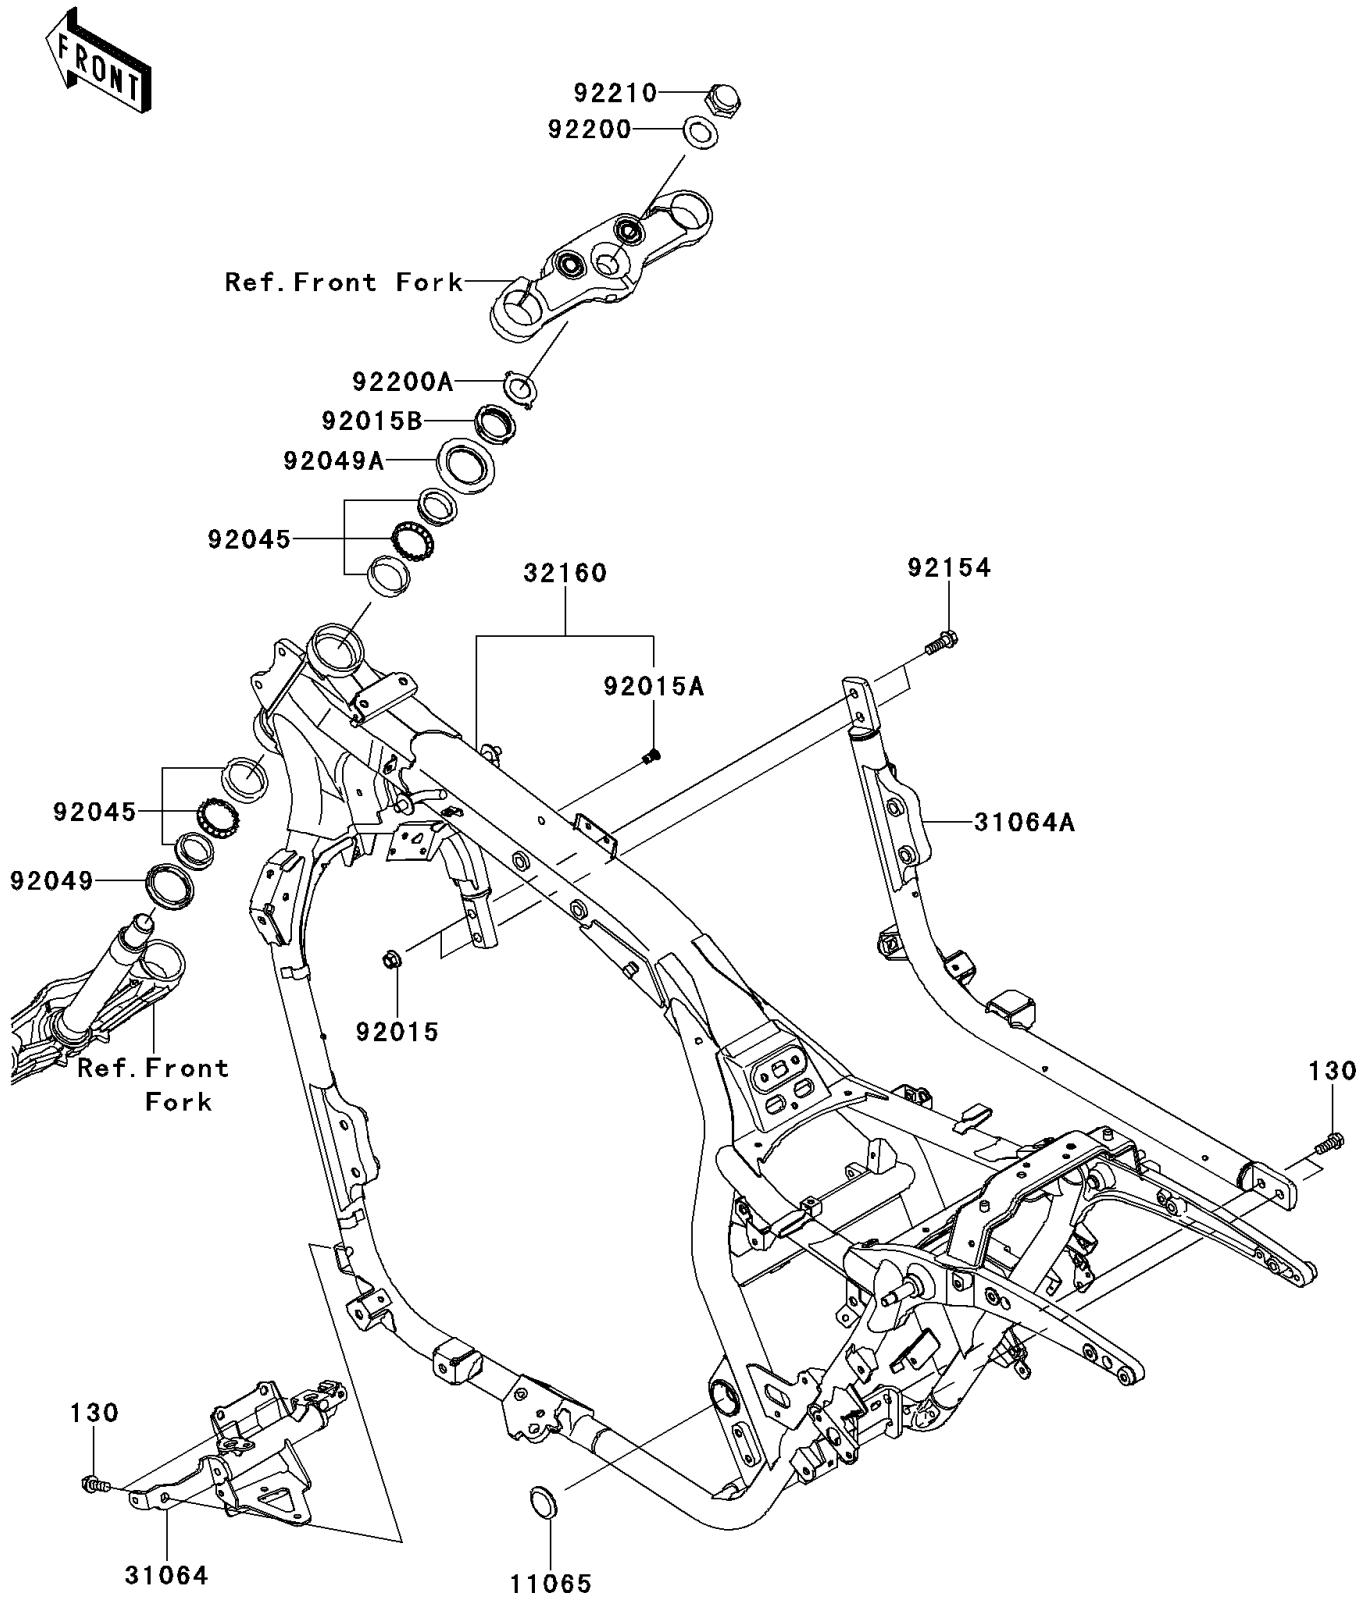

2012 VULCAN® 1700 VAQUERO® PARTS DIAGRAM

Frame

F2120

2012 VULCAN® 1700 VAQUERO® PARTS LIST

Frame

ITEM NAME	PART NUMBER	QUANTITY
BOLT-FLANGED,10X25 (Ref # 130)	130BB1025	1
CAP (Ref # 11065)	11065-0320	1
PIPE-COMP,F.S.BLACK (Ref # 31064)	31064-0207-18R	1
PIPE-COMP,DOWNTUBE,RH,BLACK (Ref # 31064A)	31064-0209-18R	1
FRAME-COMP,F.S.BLACK (Ref # 32160)	32160-0536-18R	1
NUT,FLANGED,10MM (Ref # 92015)	92015-1727	1
NUT,POP,6MM,L=16.5 (Ref # 92015A)	92015-1792	1
NUT,STEERING STEM,35MM (Ref # 92015B)	92015-1848	1
BEARING-BALL,SF07A17PX1V1 (Ref # 92045)	92045-1384	1
SEAL-OIL,XMHE 43 55 4J (Ref # 92049)	92049-1383	1
SEAL-OIL,MX043N2 (Ref # 92049A)	92049-1483	1
BOLT,FLANGED,10X30 (Ref # 92154)	92154-0156	1
WASHER,25.5X42X2.3 (Ref # 92200)	92200-0105	1
WASHER,CLAW,25.5X40X2.3 (Ref # 92200A)	92200-1083	1
NUT,CAP,25MM (Ref # 92210)	92210-1166	1