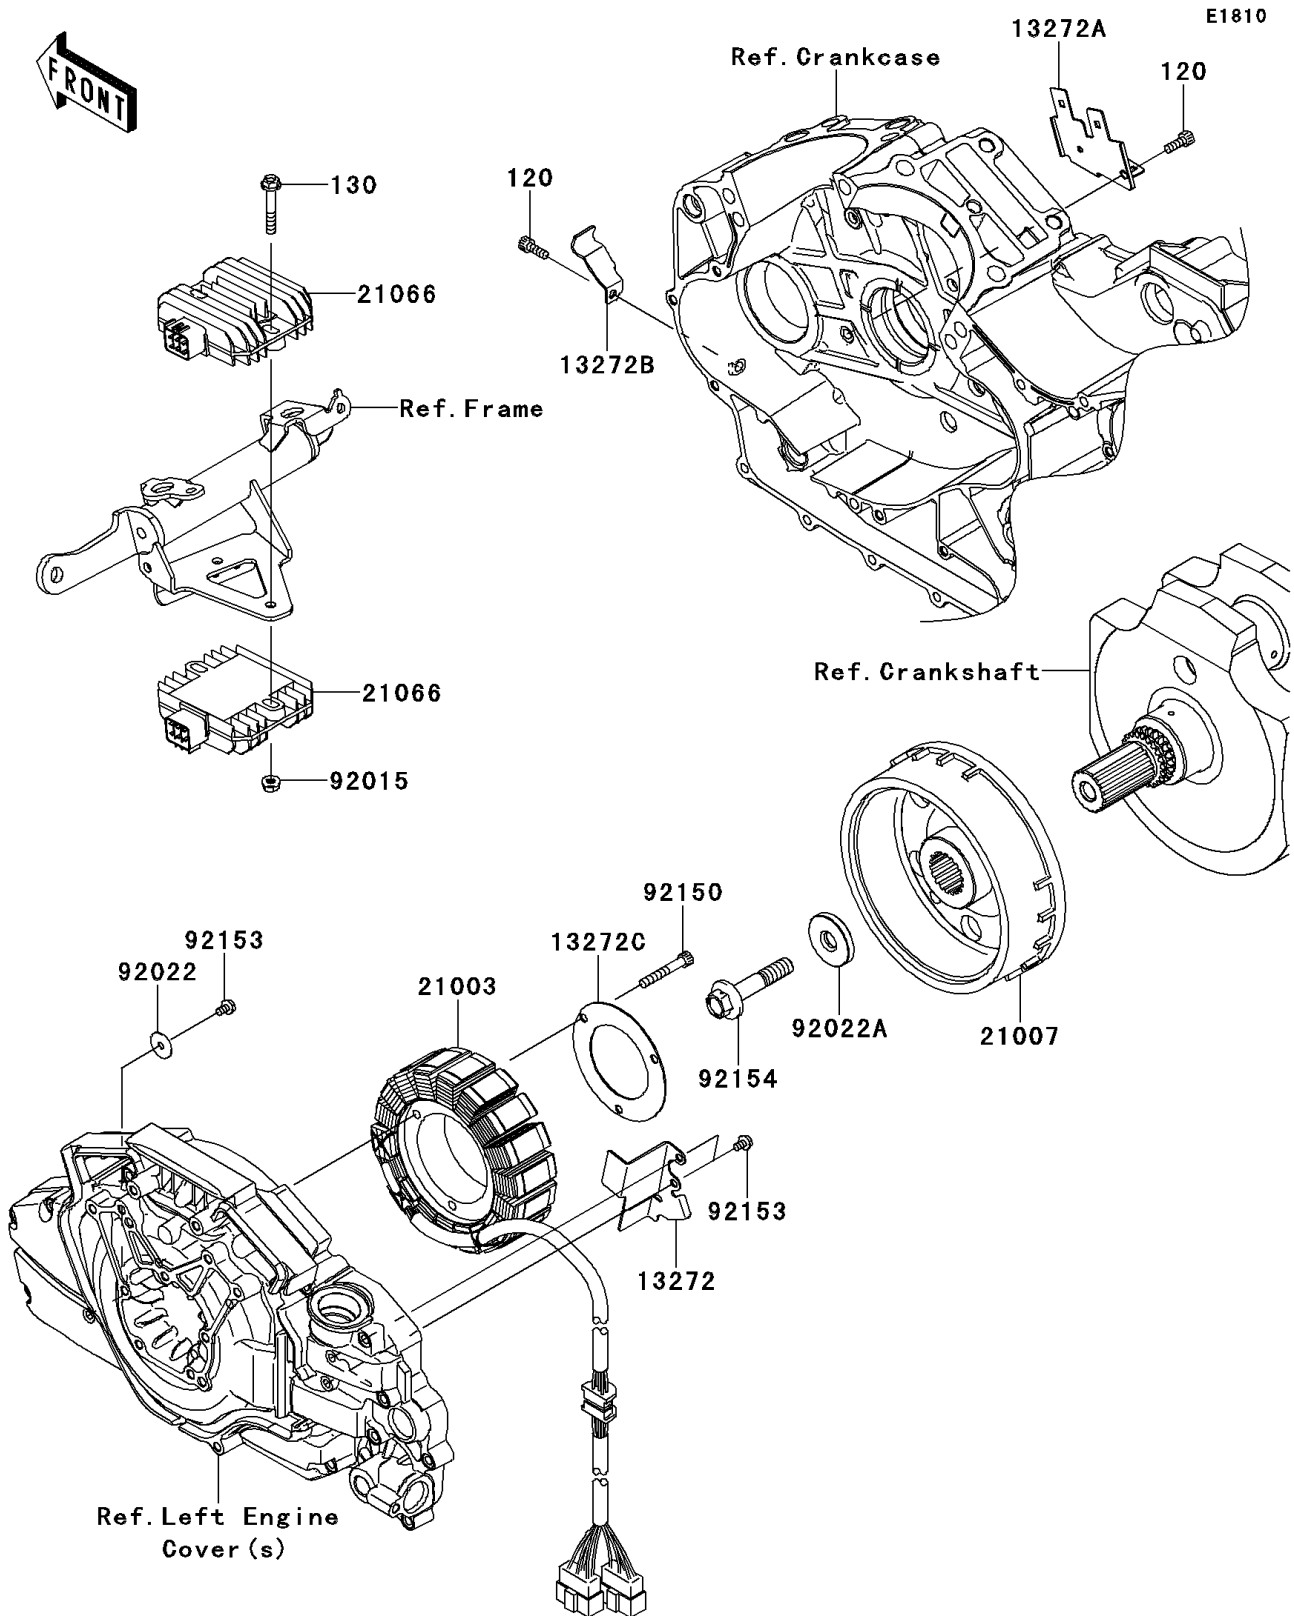

2012 VULCAN® 1700 VAQUERO® PARTS DIAGRAM

Generator

2012 VULCAN® 1700 VAQUERO® PARTS LIST

Generator

ITEM NAME	PART NUMBER	QUANTITY
BOLT-SOCKET,6X16 (Ref # 120)	120CA0616	1
BOLT-FLANGED,6X40 (Ref # 130)	130BB0640	1
PLATE,INNER GENE. COVER (Ref # 13272)	13272-0320	1
PLATE,COUPLER (Ref # 13272A)	13272-0426	1
PLATE,FR RH CASE (Ref # 13272B)	13272-0427	1
PLATE,STATOR (Ref # 13272C)	13272-0683	1
STATOR (Ref # 21003)	21003-0076	1
ROTOR (Ref # 21007)	21007-0116	1
REGULATOR-VOLTAGE (Ref # 21066)	21066-0043	1
NUT,FLANGED,6MM,BLACK (Ref # 92015)	92015-1233	1
WASHER,5.5X20X1.2 (Ref # 92022)	92022-104	1
WASHER,12X40X6 (Ref # 92022A)	92022-1904	1
BOLT,SOCKET,6X40 (Ref # 92150)	92150-1958	1
BOLT,5X10 (Ref # 92153)	92153-0687	1
BOLT,ROTOR,12X60 (Ref # 92154)	92154-0032	1