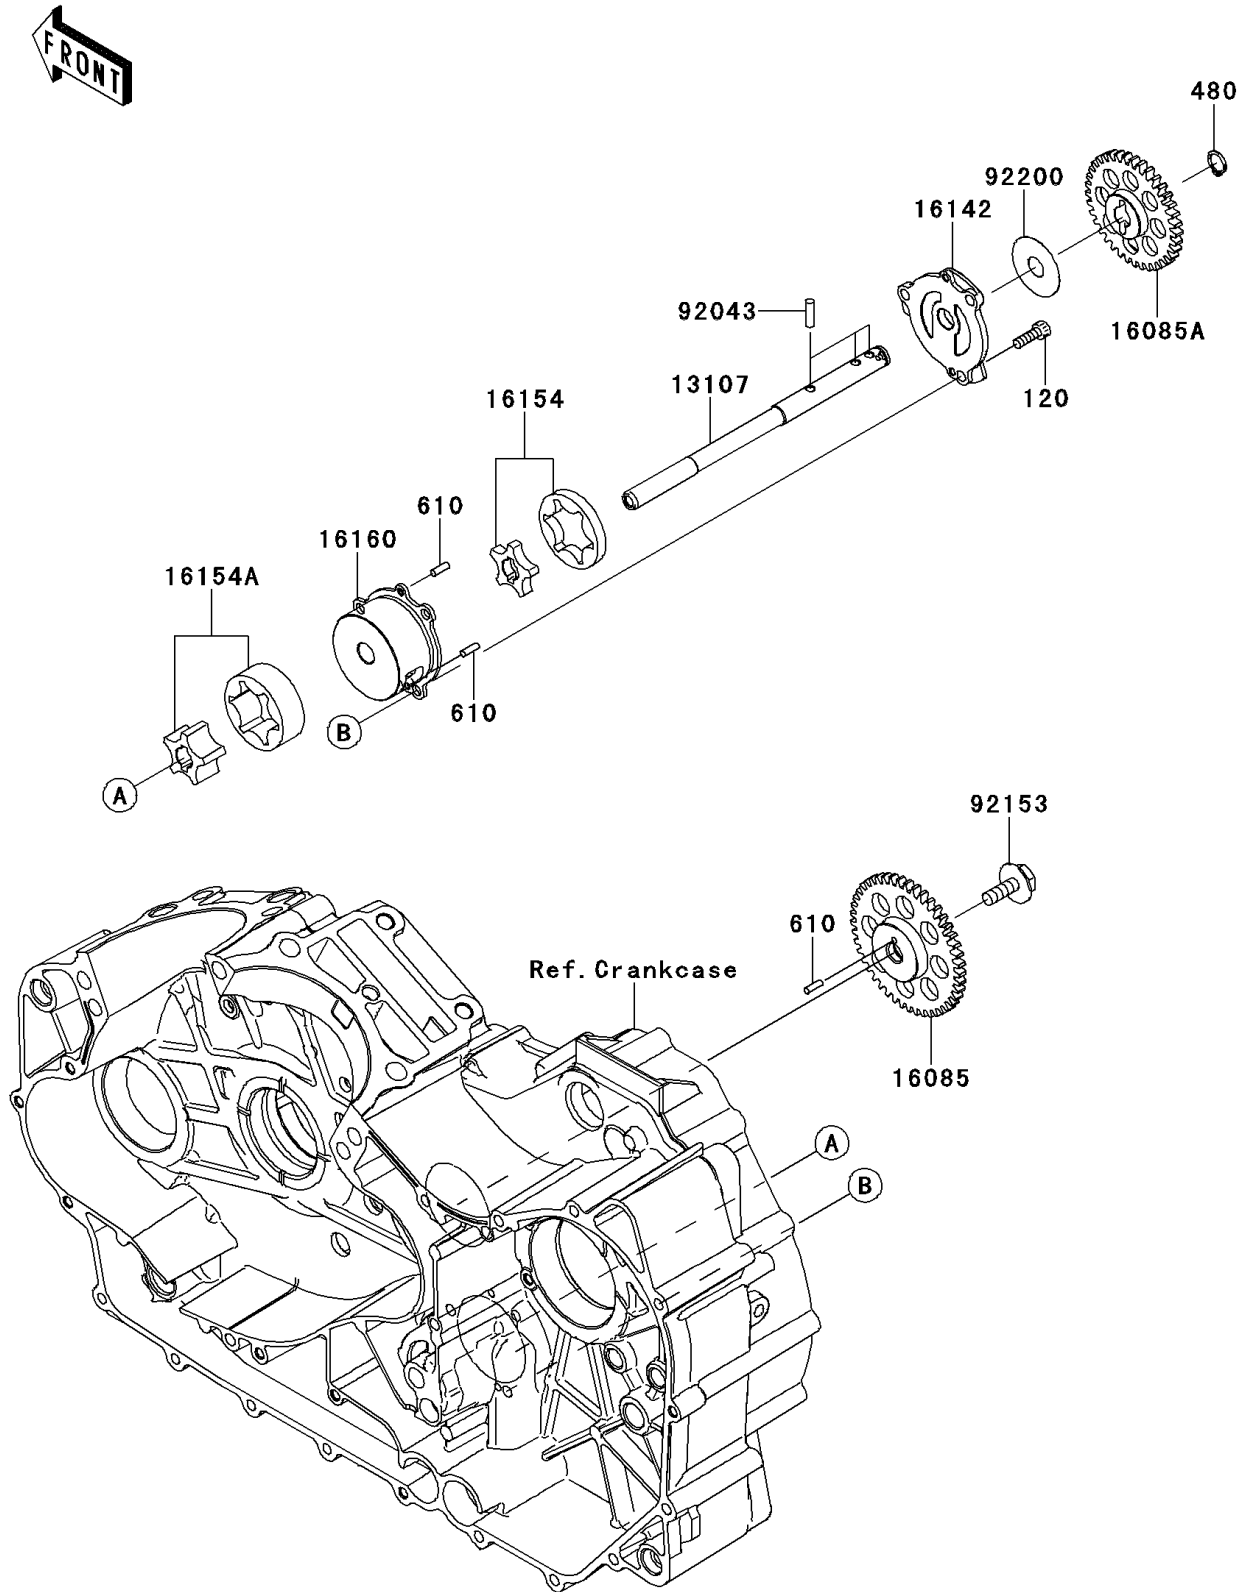

2012 VULCAN® 1700 VAQUERO® PARTS DIAGRAM

Oil Pump

E1712

2012 VULCAN® 1700 VAQUERO® PARTS LIST

Oil Pump

ITEM NAME	PART NUMBER	QUANTITY
BOLT-SOCKET,6X18 (Ref # 120)	120CA0618	1
CIRCLIP-TYPE-C,13MM (Ref # 480)	480J1300	1
ROLLER,4X12 (Ref # 610)	610A0412	1
SHAFT,OIL PUMP (Ref # 13107)	13107-0212	1
GEAR,DRIVE,45T (Ref # 16085)	16085-0119	1
GEAR,DRIVEN,37T (Ref # 16085A)	16085-0120	1
COVER-PUMP (Ref # 16142)	16142-0055	1
ROTOR-PUMP,FEED (Ref # 16154)	16154-0079	1
ROTOR-PUMP,SCAVENGE (Ref # 16154A)	16154-0085	1
BODY,OIL PUMP (Ref # 16160)	16160-0157	1
PIN,17.9X5.0 (Ref # 92043)	92043-1444	1
BOLT,FLANGED,8X23 (Ref # 92153)	92153-0549	1
WASHER,13.2X40X0.5 (Ref # 92200)	92200-0499	1