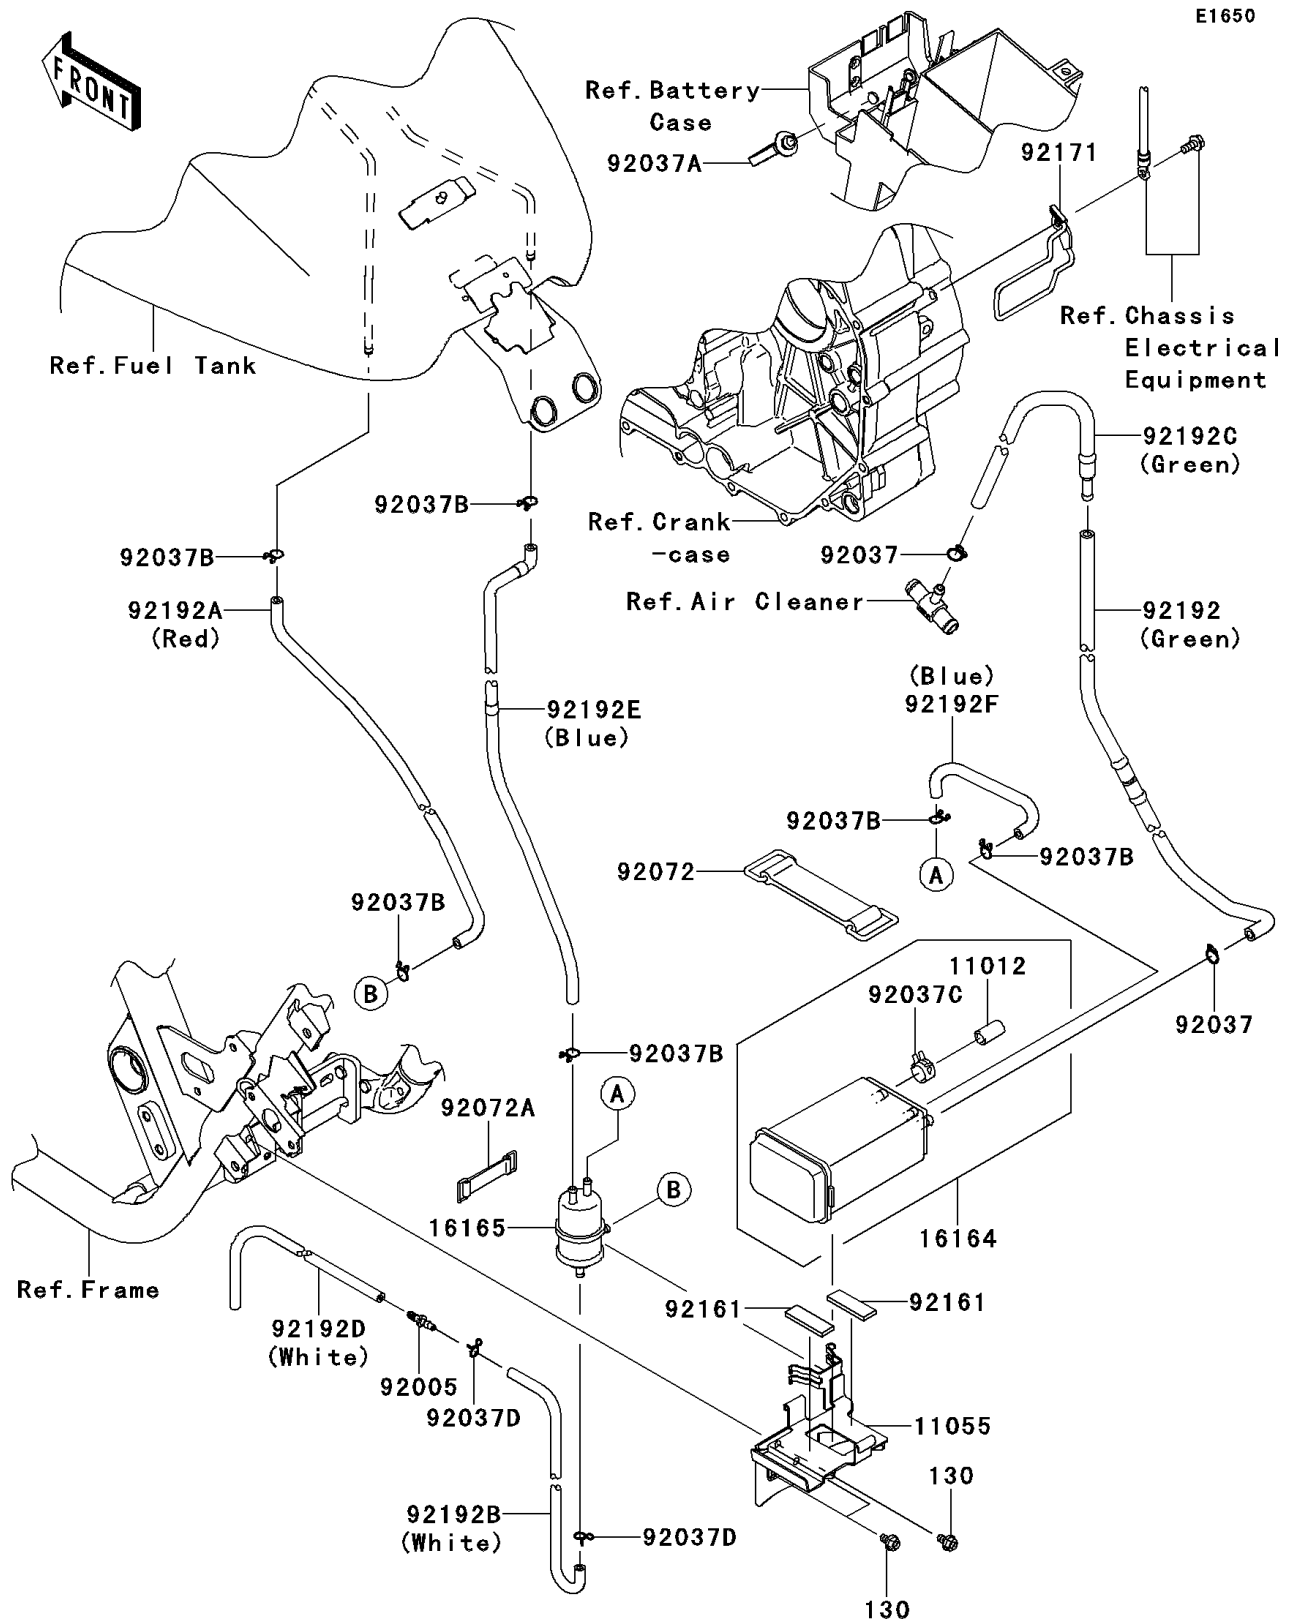

2012 VULCAN® 1700 VAQUERO® PARTS DIAGRAM

Fuel Evaporative System(CA)

2012 VULCAN® 1700 VAQUERO® PARTS LIST

Fuel Evaporative System(CA)

ITEM NAME	PART NUMBER	QUANTITY
BOLT-FLANGED,6X10 (Ref # 130)	130BB0610	1
CAP,CANISTER (Ref # 11012)	11012-1388	1
BRACKET (Ref # 11055)	11055-1653	1
CANISTER (Ref # 16164)	16164-1054	1
SEPARATOR (Ref # 16165)	16165-1001	1
FITTING (Ref # 92005)	92005-1206	1
CLAMP,HOSE (Ref # 92037)	92037-1104	1
CLAMP,CABLE (Ref # 92037A)	92037-1459	1
CLAMP,TUBE (Ref # 92037B)	92037-147	1
CLAMP,CANISTER (Ref # 92037C)	92037-1512	1
CLAMP (Ref # 92037D)	92037-1712	1
BAND (Ref # 92072)	92072-1384	1
BAND,L=50 (Ref # 92072A)	92072-1419	1
DAMPER (Ref # 92161)	92161-0124	1
CLAMP (Ref # 92171)	92171-1798	1
TUBE,CANISTER-1ST FTG,GREEN (Ref # 92192)	92192-0657	1
TUBE,SEPARATOR-TANK,RED (Ref # 92192A)	92192-0660	1
TUBE,FITTING-SEP.WHITE (Ref # 92192B)	92192-0692	1
TUBE,1ST FTG-2ND FTG,GREEN (Ref # 92192C)	92192-0760	1
TUBE,THROBO-FITTING,WHITE (Ref # 92192D)	92192-0761	1
TUBE,TANK-SEPARATOR,BLUE (Ref # 92192E)	92192-0799	1
TUBE,CANISTER-SEPARATOR,BLUE (Ref # 92192F)	92192-0824	1