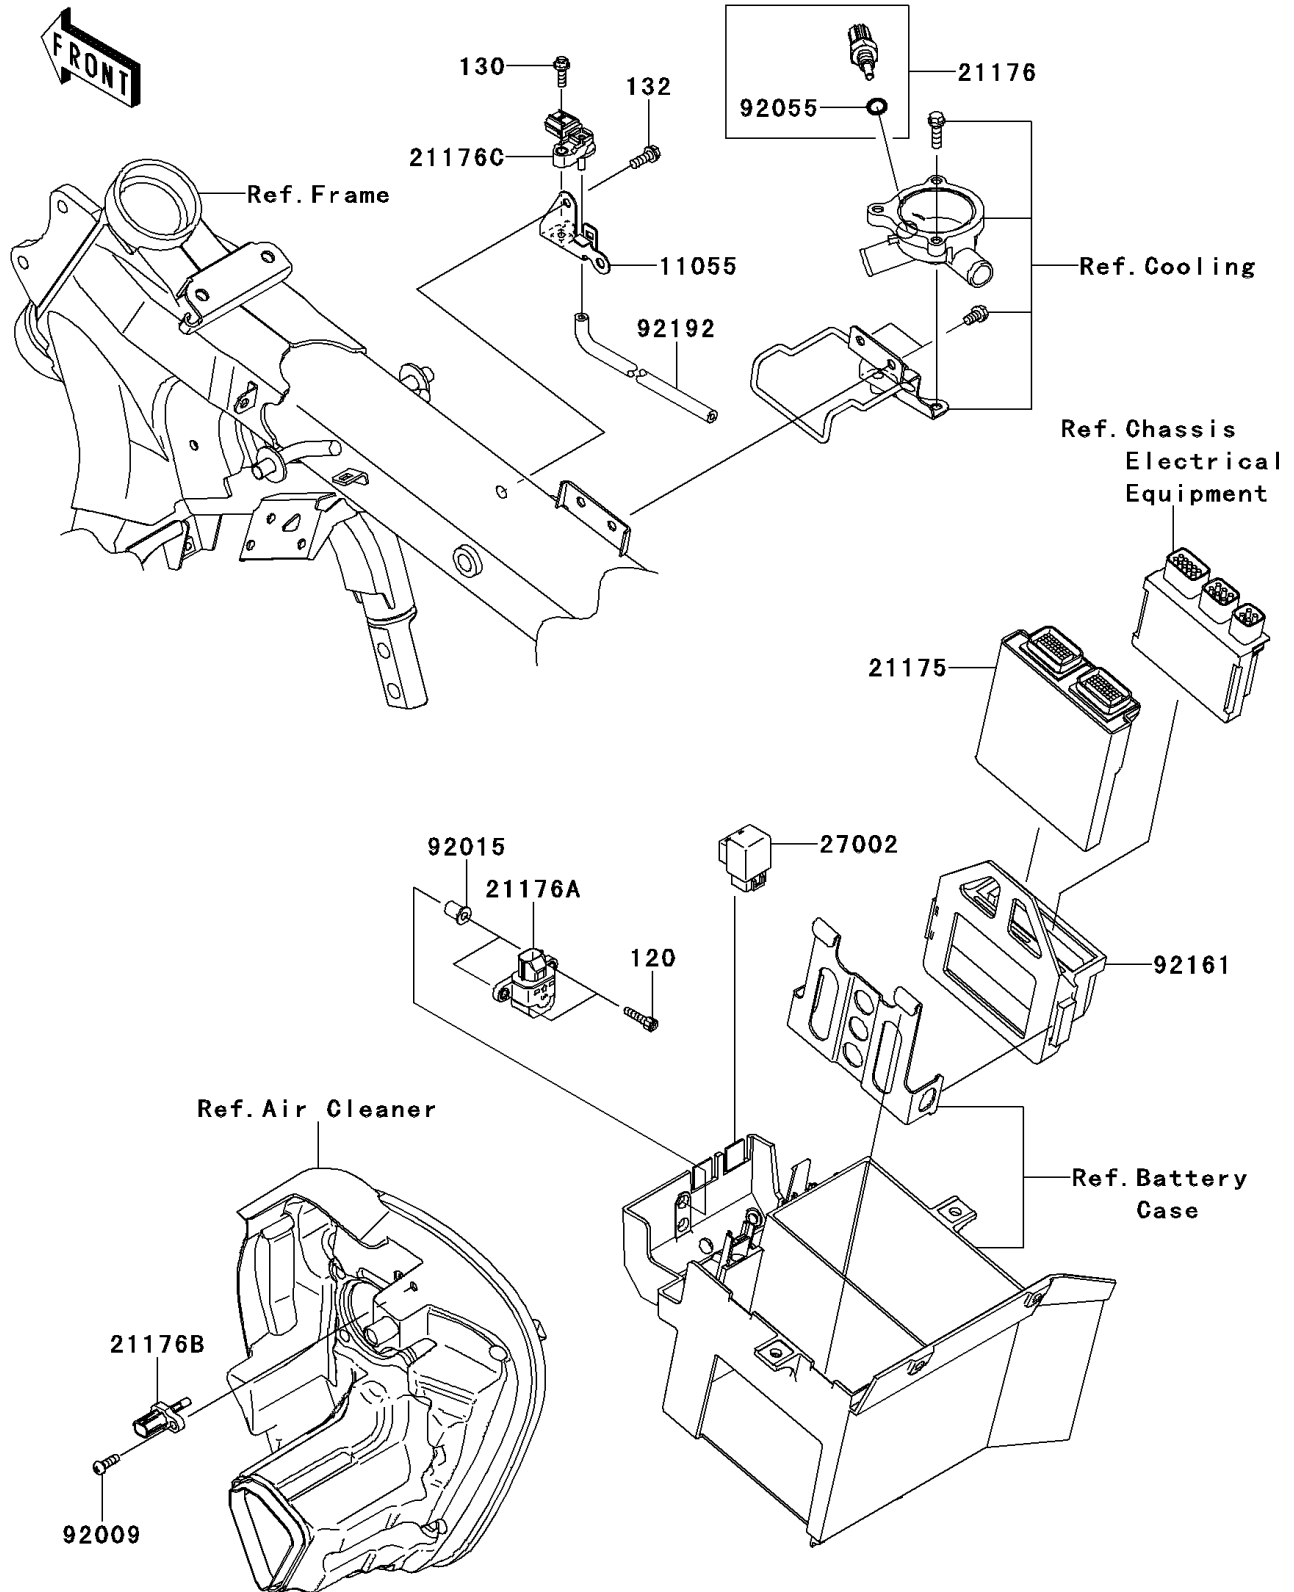

2012 VULCAN® 1700 VAQUERO® PARTS DIAGRAM

Fuel Injection

E1530

2012 VULCAN® 1700 VAQUERO® PARTS LIST

Fuel Injection

ITEM NAME	PART NUMBER	QUANTITY
BOLT-SOCKET,5X20 (Ref # 120)	120CA0520	1
BOLT-FLANGED,5X16 (Ref # 130)	130BA0516	1
BOLT-FLANGED-SMALL,6X16 (Ref # 132)	132BA0616	1
BRACKET (Ref # 11055)	11055-0569	1
CONTROL UNIT-ELECTRONIC (Ref # 21175)	21175-0339	1
SENSOR,WATER TEMP (Ref # 21176)	21176-0009	1
SENSOR (Ref # 21176A)	21176-0025	1
SENSOR,AIR TEMPERATURE (Ref # 21176B)	21176-0048	1
SENSOR,PRESSURE (Ref # 21176C)	21176-0111	1
RELAY-ASSY (Ref # 27002)	27002-1062	1
SCREW,TAPPING,5X16 (Ref # 92009)	92009-1984	1
NUT,WELL,5MM (Ref # 92015)	92015-1757	1
RING-O,9.5X1.9 (Ref # 92055)	92055-0016	1
DAMPER (Ref # 92161)	92161-0092	1
TUBE,FITTING-ASV (Ref # 92192)	92192-0354	1