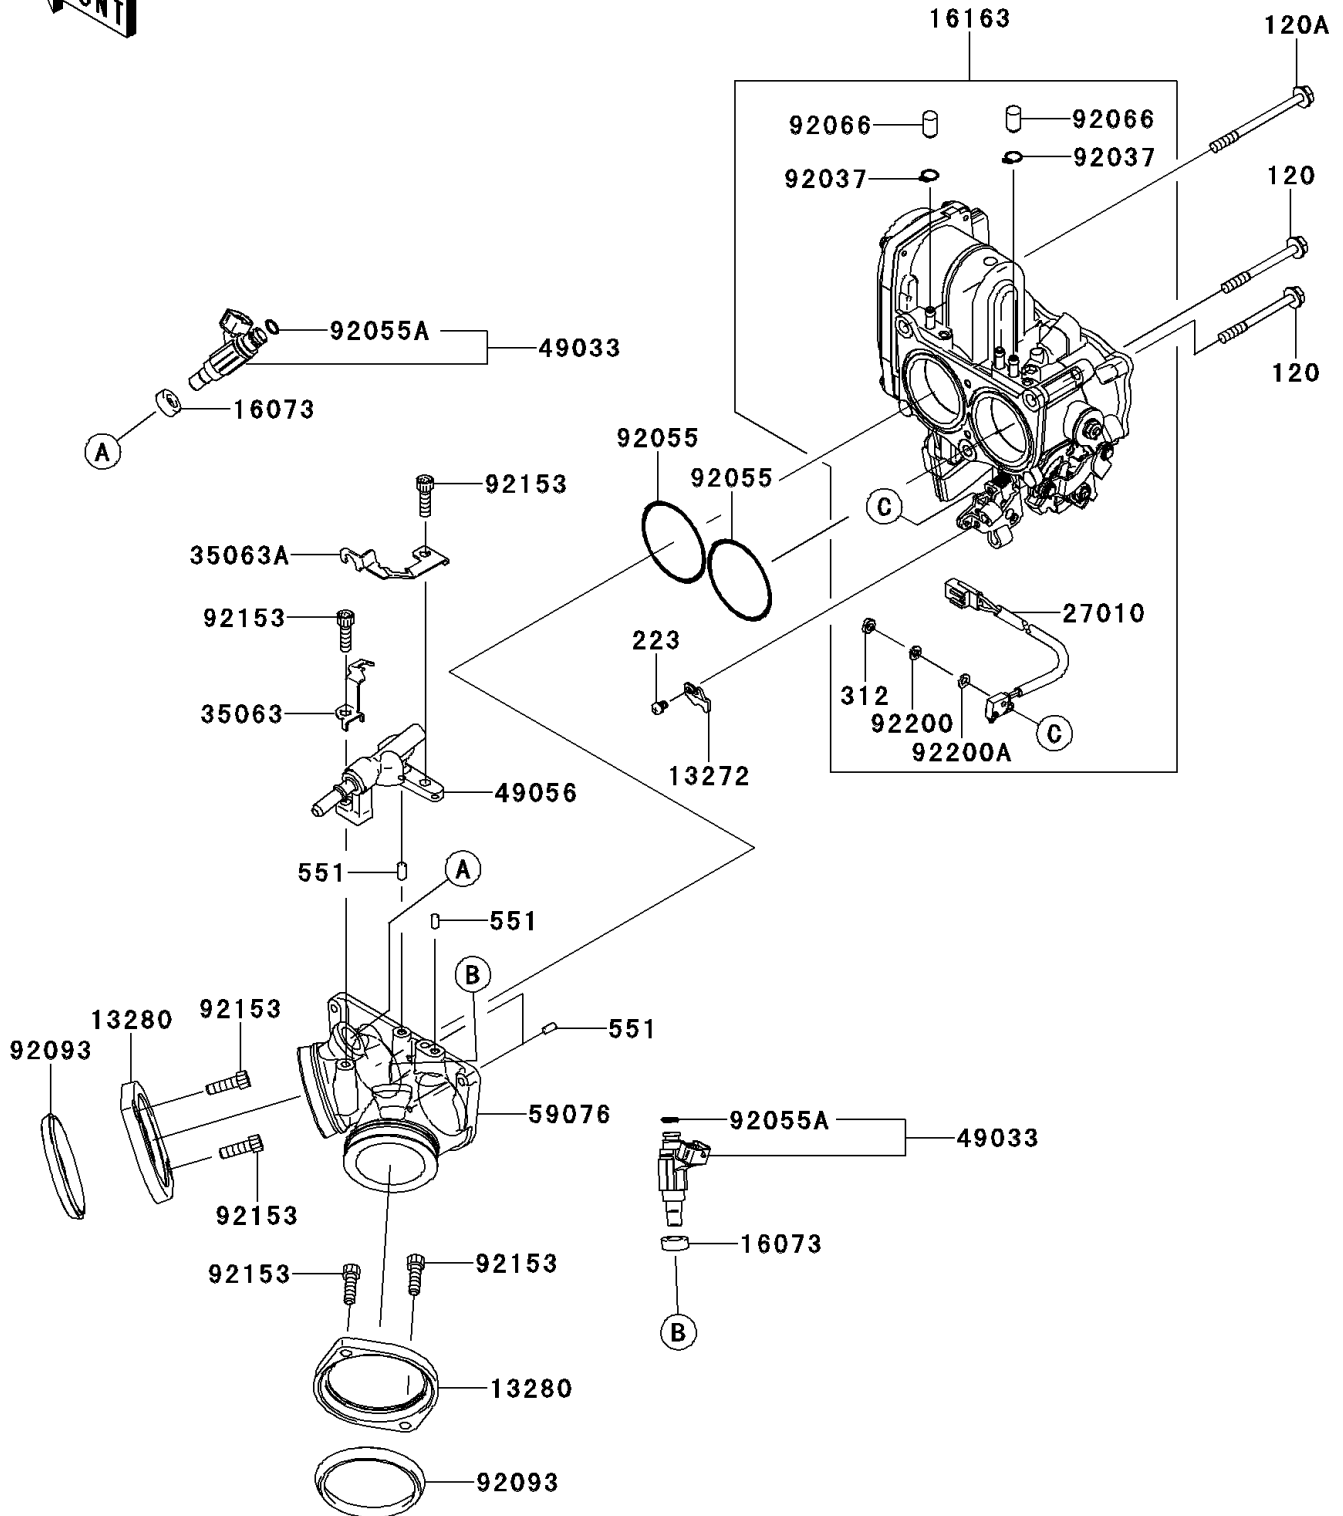

2012 VULCAN® 1700 VAQUERO® PARTS DIAGRAM

Throttle

E1510

2012 VULCAN® 1700 VAQUERO® PARTS LIST

Throttle

ITEM NAME	PART NUMBER	QUANTITY
BOLT-SOCKET,6X60 (Ref # 120)	120CA0660	1
BOLT-SOCKET,6X75 (Ref # 120A)	120CA0675	1
SCREW-PAN-WS-CROSS,4X6 (Ref # 223)	223AA0406	1
NUT-HEX (Ref # 312)	312BC0300	1
PIN-DOWEL,4X8 (Ref # 551)	551A0408	1
PLATE,CABLE STOPPER (Ref # 13272)	13272-0620	1
HOLDER,INTAKE MANIFOLD (Ref # 13280)	13280-0007	1
INSULATOR (Ref # 16073)	16073-3707	1
THROTTLE-ASSY,EACW42 (Ref # 16163)	16163-0124	1
SWITCH,AUTOCRUISE CANCEL (Ref # 27010)	27010-0093	1
STAY (Ref # 35063)	35063-0075	1
STAY (Ref # 35063A)	35063-0076	1
NOZZLE-INJECTION (Ref # 49033)	49033-0003	1
PIPE-INJECTION (Ref # 49056)	49056-0020	1
MANIFOLD-INTAKE (Ref # 59076)	59076-0005	1
CLAMP,BREATHER TUBE (Ref # 92037)	92037-174	1
RING-O,49.7X2.4 (Ref # 92055)	92055-0183	1
RING-O,INJECTION NOZZLE (Ref # 92055A)	92055-1622	1
PLUG,FITTING (Ref # 92066)	92066-1549	1
SEAL (Ref # 92093)	92093-0006	1
BOLT,SOCKET,6X20 (Ref # 92153)	92153-1031	1
WASHER,SPRING (Ref # 92200)	92200-0539	1
WASHER (Ref # 92200A)	92200-0540	1