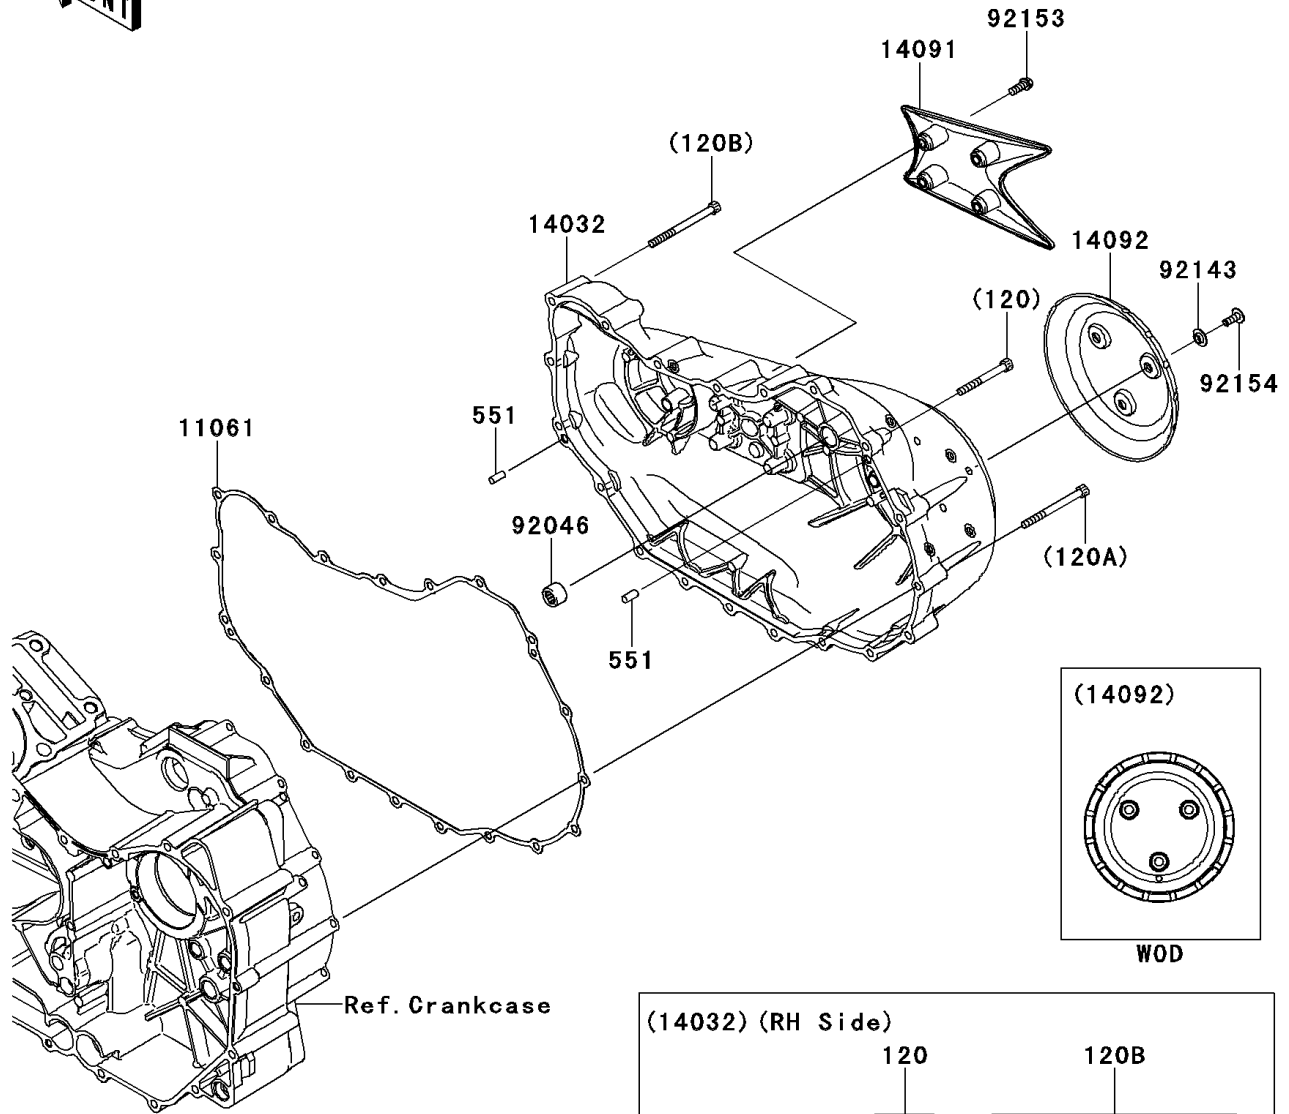

## 2012 VULCAN® 1700 VAQUERO® PARTS DIAGRAM

Right Engine Cover(s)

E1436

## 2012 VULCAN® 1700 VAQUERO® PARTS LIST

Right Engine Cover(s)

ITEM NAME	PART NUMBER	QUANTITY
BOLT-SOCKET,6X50 (Ref # 120)	120CC0650	1
BOLT-SOCKET,6X65 (Ref # 120A)	120CC0665	1
BOLT-SOCKET,6X75 (Ref # 120B)	120CC0675	1
PIN-DOWEL,6X14 (Ref # 551)	551A0614	1
GASKET,CLUTCH COVER (Ref # 11061)	11061-0337	1
COVER-CLUTCH (Ref # 14032)	14032-0151	1
COVER,CLUTCH,OUTER (Ref # 14091)	14091-0995	1
COVER,CLUTCH OUTER (Ref # 14092)	14092-0033	1
BEARING-NEEDLE,HK1212V11 (Ref # 92046)	92046-1292	1
COLLAR (Ref # 92143)	92143-1087	1
BOLT,6X16 (Ref # 92153)	92153-0825	1
BOLT,SOCKET,6X16 (Ref # 92154)	92154-0257	1