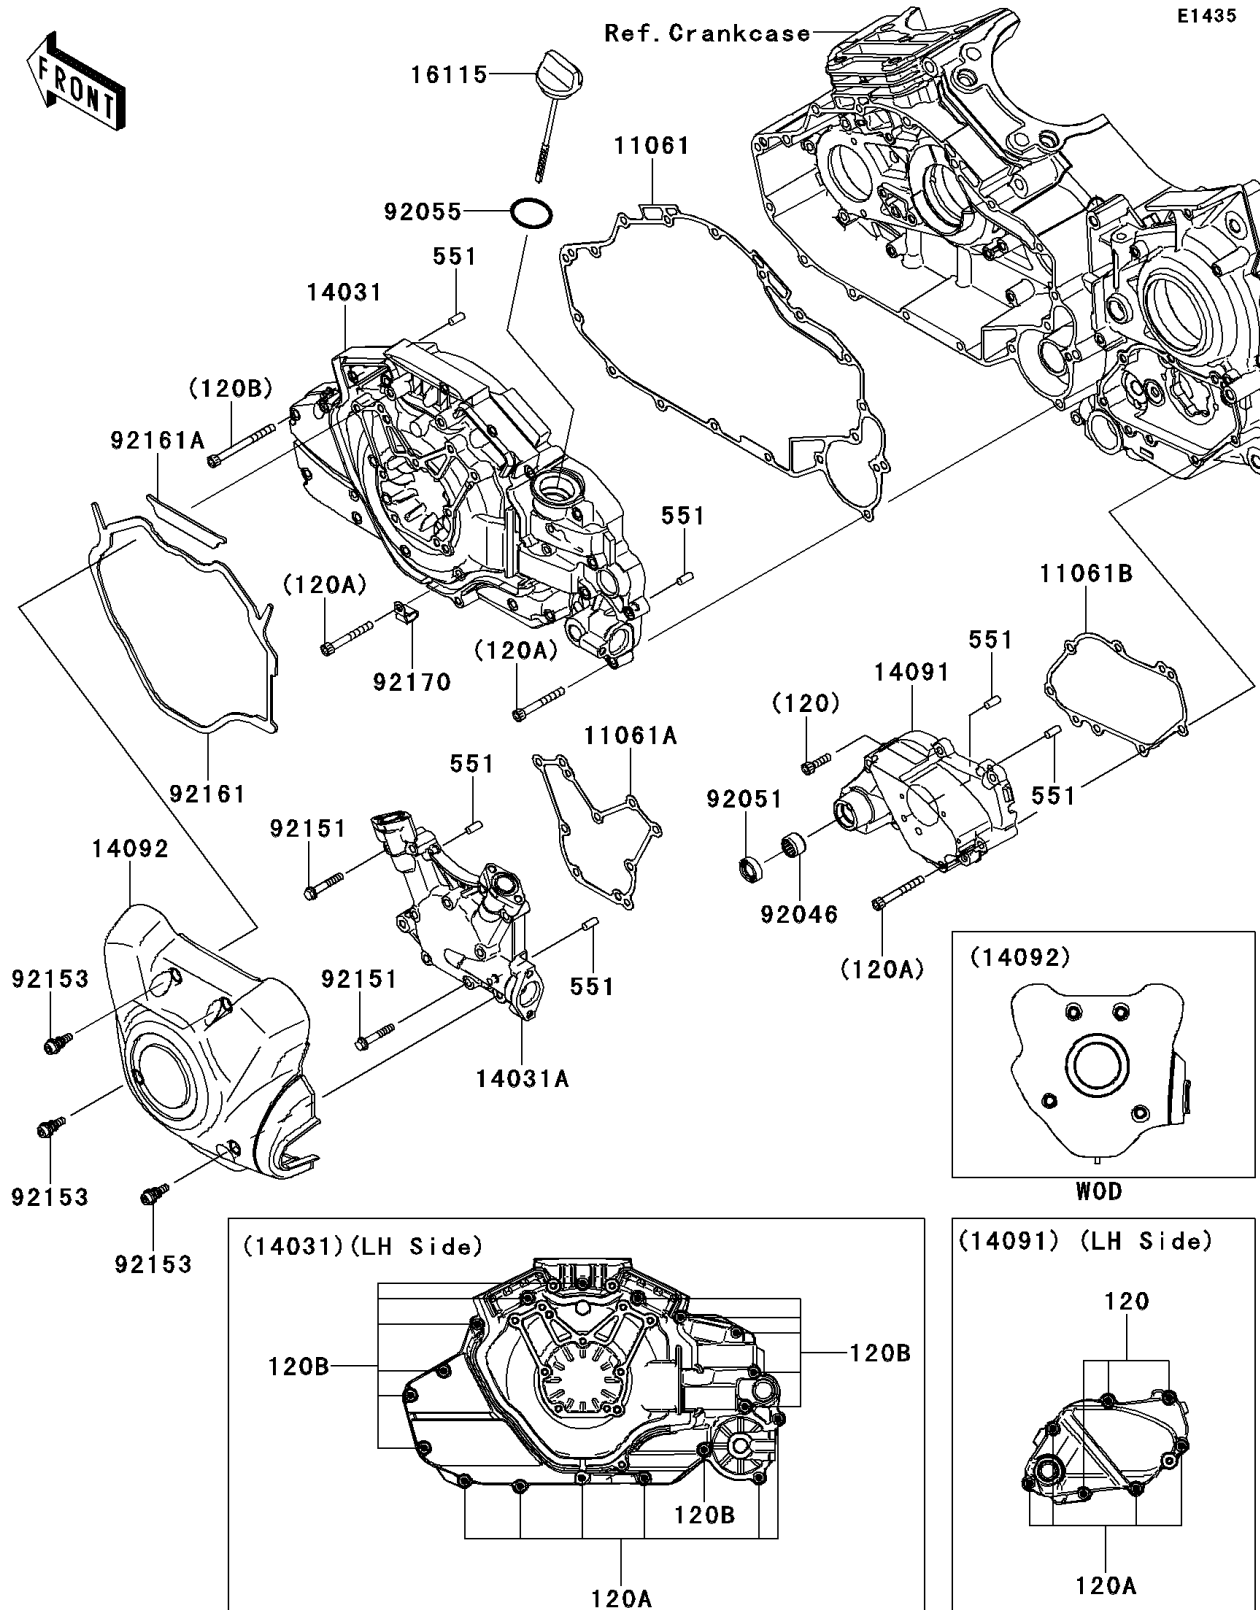

## 2012 VULCAN® 1700 VAQUERO® PARTS DIAGRAM

Left Engine Cover(s)

E1435

## 2012 VULCAN® 1700 VAQUERO® PARTS LIST

Left Engine Cover(s)

ITEM NAME	PART NUMBER	QUANTITY
BOLT-SOCKET,6X22 (Ref # 120)	120CC0622	1
BOLT-SOCKET,6X50 (Ref # 120A)	120CC0650	1
BOLT-SOCKET,6X70 (Ref # 120B)	120CC0670	1
PIN-DOWEL,6X14 (Ref # 551)	551A0614	1
GASKET,GENERATOR COVER,IN (Ref # 11061)	11061-0338	1
GASKET,GENERATOR COVER,MID (Ref # 11061A)	11061-0339	1
GASKET,CHANGE COVER (Ref # 11061B)	11061-0340	1
COVER-GENERATOR,INNER (Ref # 14031)	14031-0093	1
COVER-GENERATOR,MIDDLE (Ref # 14031A)	14031-0094	1
COVER,CHANGE (Ref # 14091)	14091-1807	1
COVER,GENERATOR OUTER (Ref # 14092)	14092-0245	1
CAP-OIL FILLER (Ref # 16115)	16115-0019	1
BEARING-NEEDLE,HK1312 (Ref # 92046)	92046-1148	1
SEAL-OIL,TB13225.5 (Ref # 92051)	92051-005	1
RING-O,31.5X2.6 (Ref # 92055)	92055-049	1
BOLT,6X35 (Ref # 92151)	92151-1624	1
BOLT,SOCKET,6X22 (Ref # 92153)	92153-1331	1
DAMPER (Ref # 92161)	92161-0668	1
DAMPER (Ref # 92161A)	92161-0672	1
CLAMP (Ref # 92170)	92170-1577	1