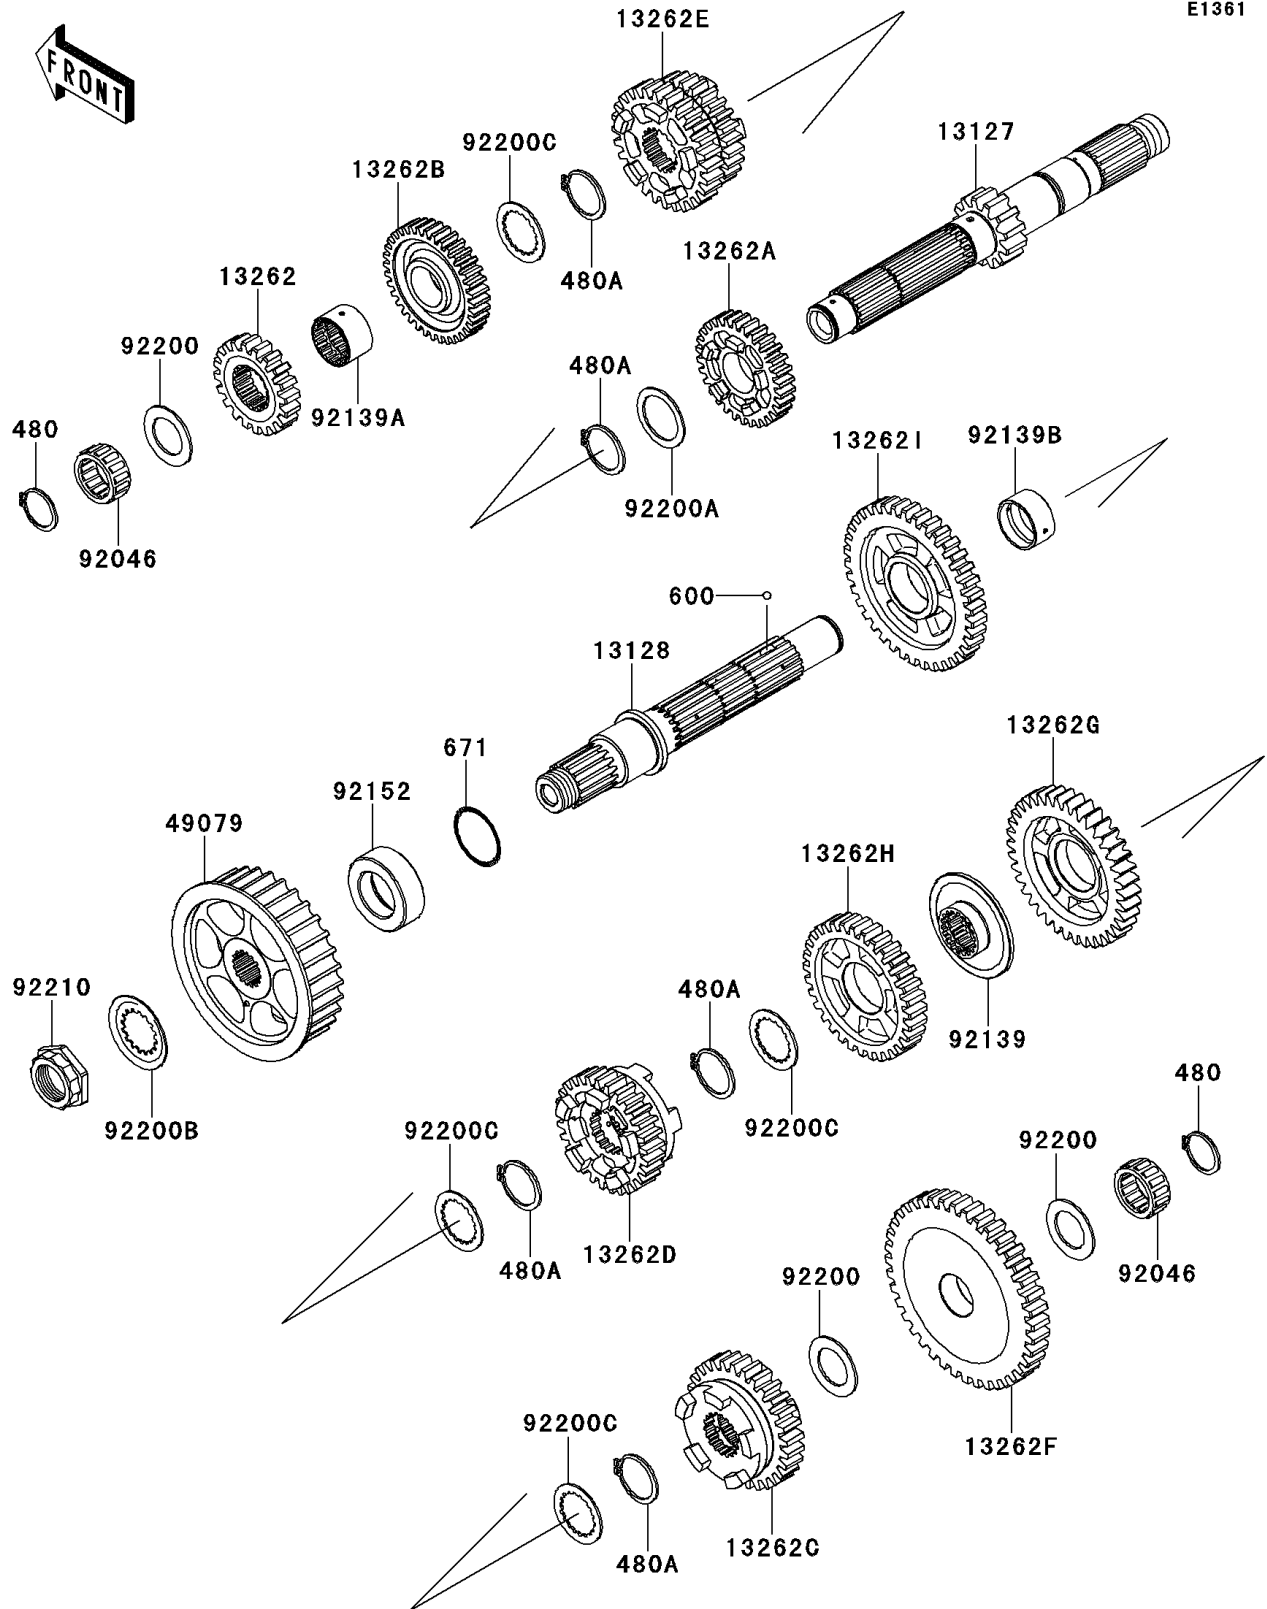

2012 VULCAN® 1700 VAQUERO® PARTS DIAGRAM

Transmission

E1361

2012 VULCAN® 1700 VAQUERO® PARTS LIST

Transmission

ITEM NAME	PART NUMBER	QUANTITY
CIRCLIP-TYPE-C,25MM (Ref # 480)	480J2500	1
CIRCLIP (Ref # 480A)	480J2900	1
BALL-STEEL,5/32" (Ref # 600)	600A0500	1
O RING (Ref # 671)	671D2535	1
SHAFT-TRANSMISSION INPUT (Ref # 13127)	13127-0085	1
SHAFT-TRANSMISSION OUTPUT (Ref # 13128)	13128-0057	1
GEAR,INPUT 2ND,20T (Ref # 13262)	13262-0603	1
GEAR,INPUT 5TH,30T (Ref # 13262A)	13262-0605	1
GEAR,INPUT 6TH,36T (Ref # 13262B)	13262-0606	1
GEAR,OUTPUT 5TH,29T (Ref # 13262C)	13262-0611	1
GEAR,OUTPUT 6TH,29T (Ref # 13262D)	13262-0612	1
GEAR,INPUT 3RD&4TH,27T&28T (Ref # 13262E)	13262-0829	1
GEAR,OUTPUT LOW,44T (Ref # 13262F)	13262-0831	1
GEAR,OUTPUT 3RD,38T (Ref # 13262G)	13262-0832	1
GEAR,OUTPUT 4TH,32T (Ref # 13262H)	13262-0833	1
GEAR,OUTPUT 2ND,38T (Ref # 13262I)	13262-0834	1
PULLEY-BELT (Ref # 49079)	49079-0020	1
BEARING-NEEDLE,KT 253515E02 C3 (Ref # 92046)	92046-0007	1
BUSHING,OUTPUT 3RD-4TH GEAR (Ref # 92139)	92139-0007	1
BUSHING,INPUT TOP GEAR (Ref # 92139A)	92139-0236	1
BUSHING,OUTPUT 2ND GEAR (Ref # 92139B)	92139-0237	1
COLLAR,30X50X17.5 (Ref # 92152)	92152-0657	1
WASHER,25.3X40X1.6 (Ref # 92200)	92200-0427	1
WASHER,30.3X40X1.5 (Ref # 92200A)	92200-0428	1
WASHER,31X50X1 (Ref # 92200B)	92200-0505	1
WASHER,30.3X40X1.5 (Ref # 92200C)	92200-1381	1
NUT,25MM (Ref # 92210)	92210-0554	1