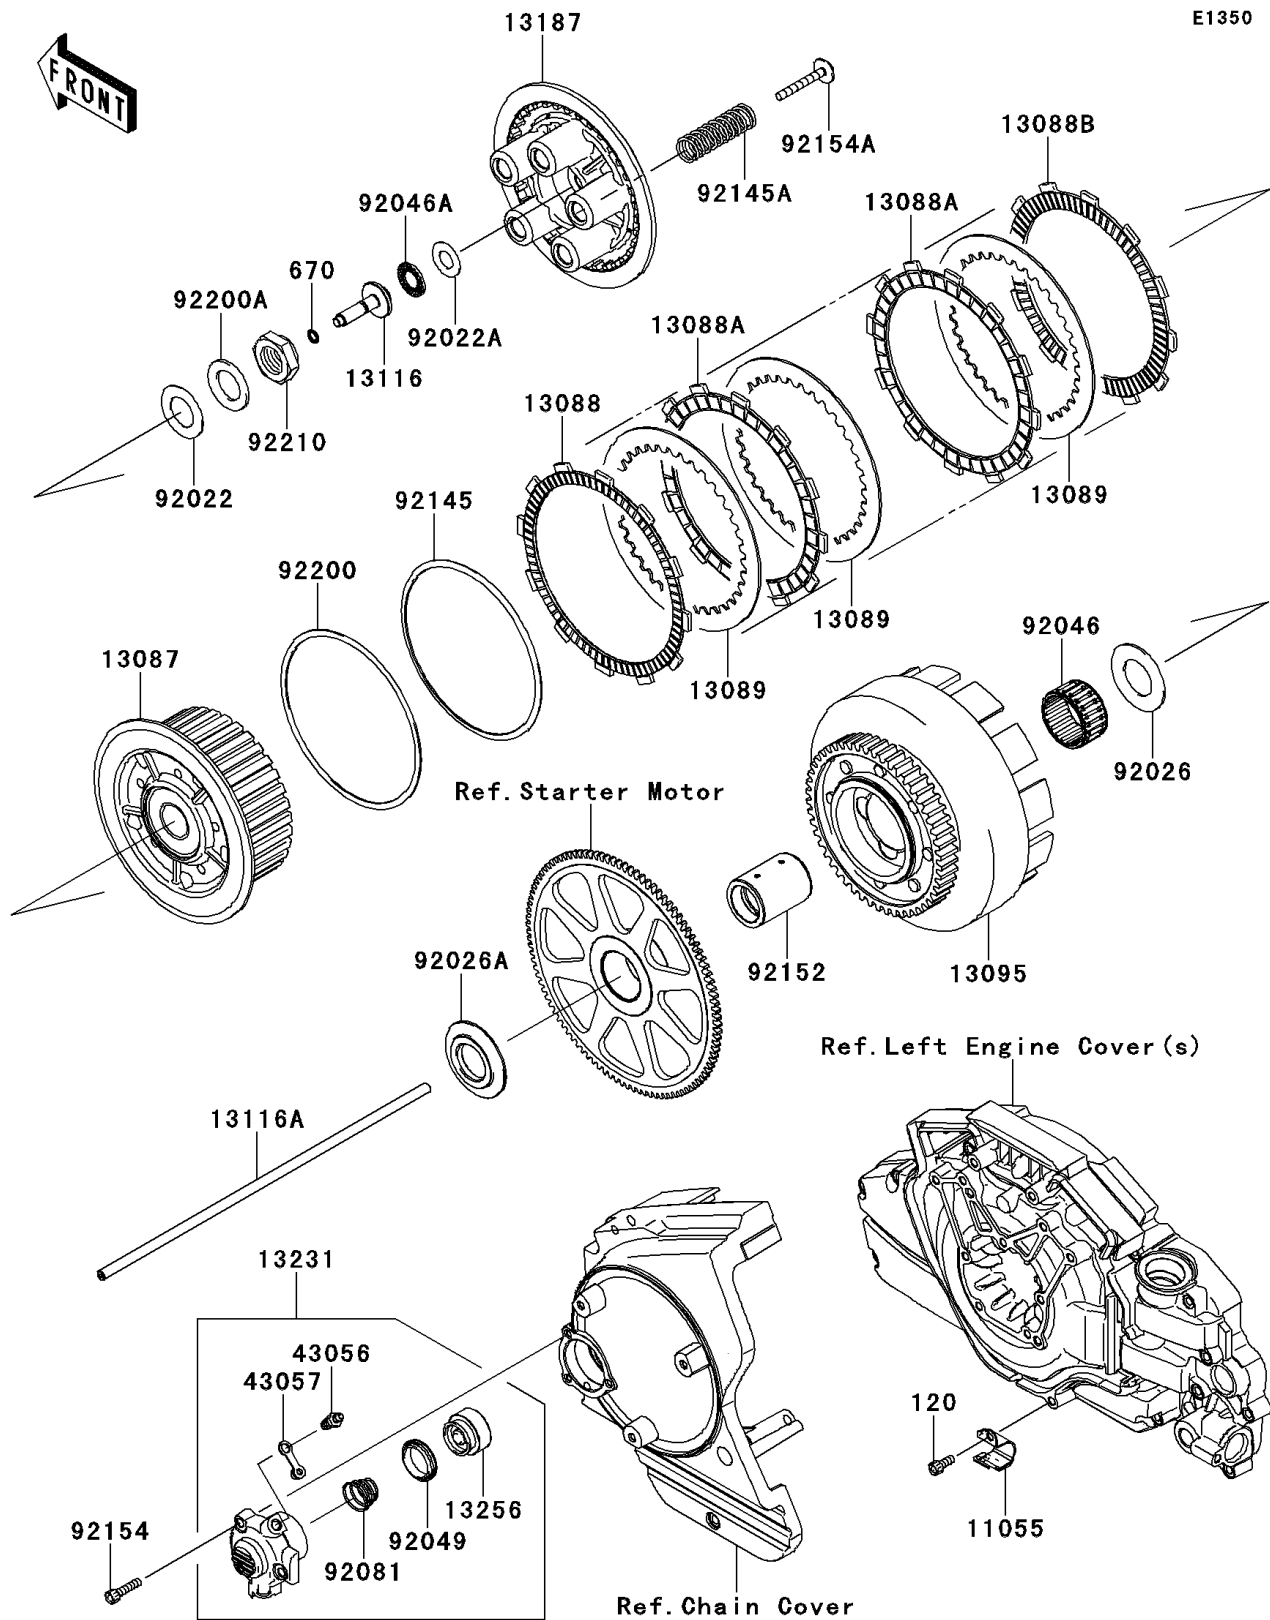

## 2012 VULCAN® 1700 VAQUERO® PARTS DIAGRAM

Clutch

E1350

## 2012 VULCAN® 1700 VAQUERO® PARTS LIST

### Clutch

ITEM NAME	PART NUMBER	QUANTITY
BOLT-SOCKET,6X14 (Ref # 120)	120CC0614	1
O RING,7MM (Ref # 670)	670D1507	1
BRACKET (Ref # 11055)	11055-0528	1
HUB-CLUTCH (Ref # 13087)	13087-0052	1
PLATE-FRICTION (Ref # 13088)	13088-0001	1
PLATE-FRICTION (Ref # 13088A)	13088-0011	1
PLATE-FRICTION (Ref # 13088B)	13088-1146	1
PLATE-CLUTCH,T=2.0 (Ref # 13089)	13089-1075	1
HOUSING-COMP-CLUTCH (Ref # 13095)	13095-0087	1
ROD-PUSH (Ref # 13116)	13116-0033	1
ROD-PUSH (Ref # 13116A)	13116-0036	1
PLATE-CLUTCH OPERATING (Ref # 13187)	13187-0002	1
RELEASE-ASSY-CLUTCH (Ref # 13231)	13231-0003	1
PISTON (Ref # 13256)	13256-1052	1
BREATHER (Ref # 43056)	43056-1055	1
CAP-BREATHER (Ref # 43057)	43057-1001	1
WASHER,25.3X44X1 (Ref # 92022)	92022-1390	1
WASHER,15.1X29X1.0 (Ref # 92022A)	92022-1463	1
SPACER,30.5X56X2 (Ref # 92026)	92026-0008	1
SPACER (Ref # 92026A)	92026-0146	1
BEARING-NEEDLE,K40X48X25V3 (Ref # 92046)	92046-0001	1
BEARING-NEEDLE,AXK1102 (Ref # 92046A)	92046-1052	1
SEAL-OIL,PISTON (Ref # 92049)	92049-1165	1
SPRING,CLUTCH RELEASE (Ref # 92081)	92081-1644	1
SPRING (Ref # 92145)	92145-0033	1
SPRING (Ref # 92145A)	92145-0771	1
COLLAR,30X40X52.3 (Ref # 92152)	92152-0190	1
BOLT,SOCKET,6X25 (Ref # 92154)	92154-0085	1
BOLT,CLUTCH OPERATING (Ref # 92154A)	92154-0352	1

## 2012 VULCAN® 1700 VAQUERO® PARTS LIST

Clutch

ITEM NAME	PART NUMBER	QUANTITY
WASHER,140.1X150X1.2 (Ref # 92200)	92200-0015	1
WASHER,25.5X42X2.6 (Ref # 92200A)	92200-0016	1
NUT,25MM (Ref # 92210)	92210-0138	1