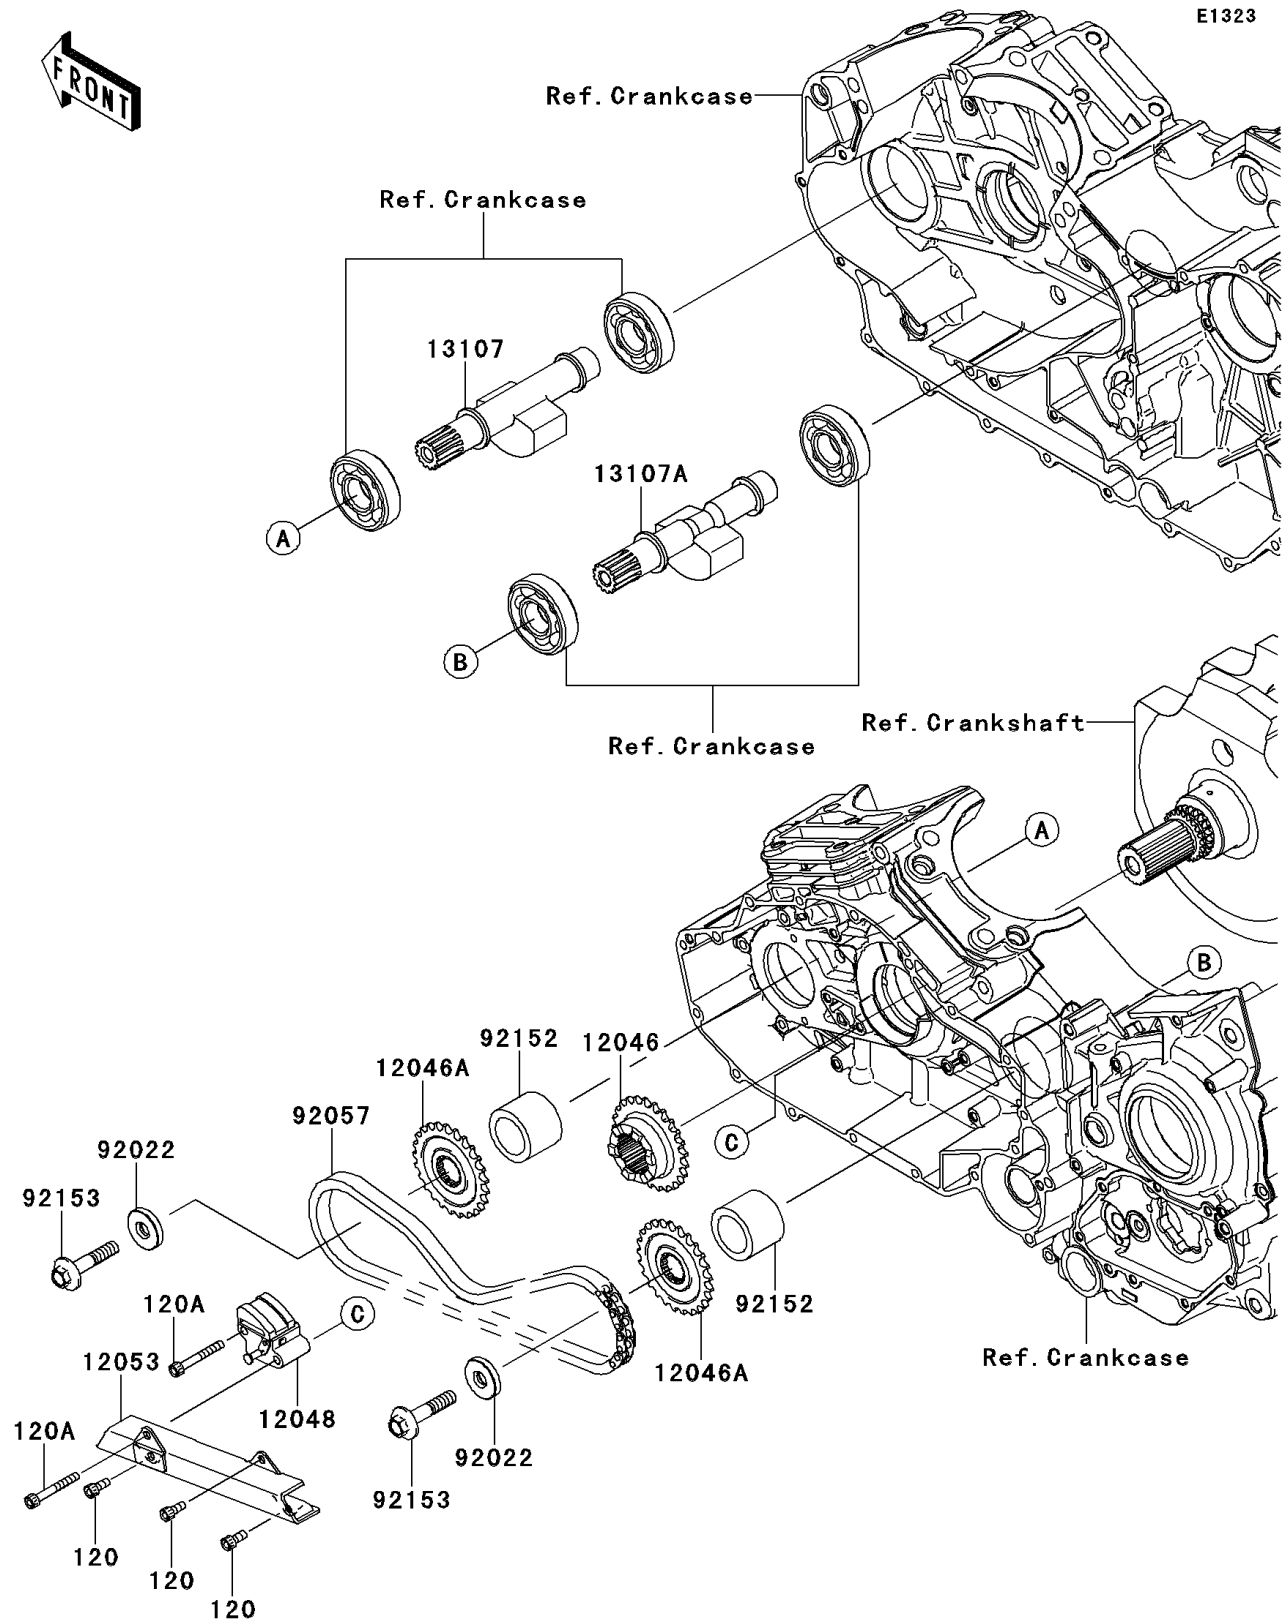

2012 VULCAN® 1700 VAQUERO® PARTS DIAGRAM

Balancer

2012 VULCAN® 1700 VAQUERO® PARTS LIST

Balancer

ITEM NAME	PART NUMBER	QUANTITY
BOLT-SOCKET,6X14 (Ref # 120)	120CA0614	1
BOLT-SOCKET,6X45 (Ref # 120A)	120CA0645	1
SPROCKET,CRANK,25T (Ref # 12046)	12046-0066	1
SPROCKET,BALANCER,25T (Ref # 12046A)	12046-0087	1
TENSIONER-ASSY (Ref # 12048)	12048-0005	1
GUIDE-CHAIN,LONG (Ref # 12053)	12053-0003	1
SHAFT,BALANCER,FR (Ref # 13107)	13107-0185	1
SHAFT,BALANCER,RR (Ref # 13107A)	13107-0211	1
WASHER,10X33X6 (Ref # 92022)	92022-1906	1
CHAIN,DID 06FS-SDH (Ref # 92057)	92057-0152	1
COLLAR (Ref # 92152)	92152-0840	1
BOLT,10X50 (Ref # 92153)	92153-0317	1