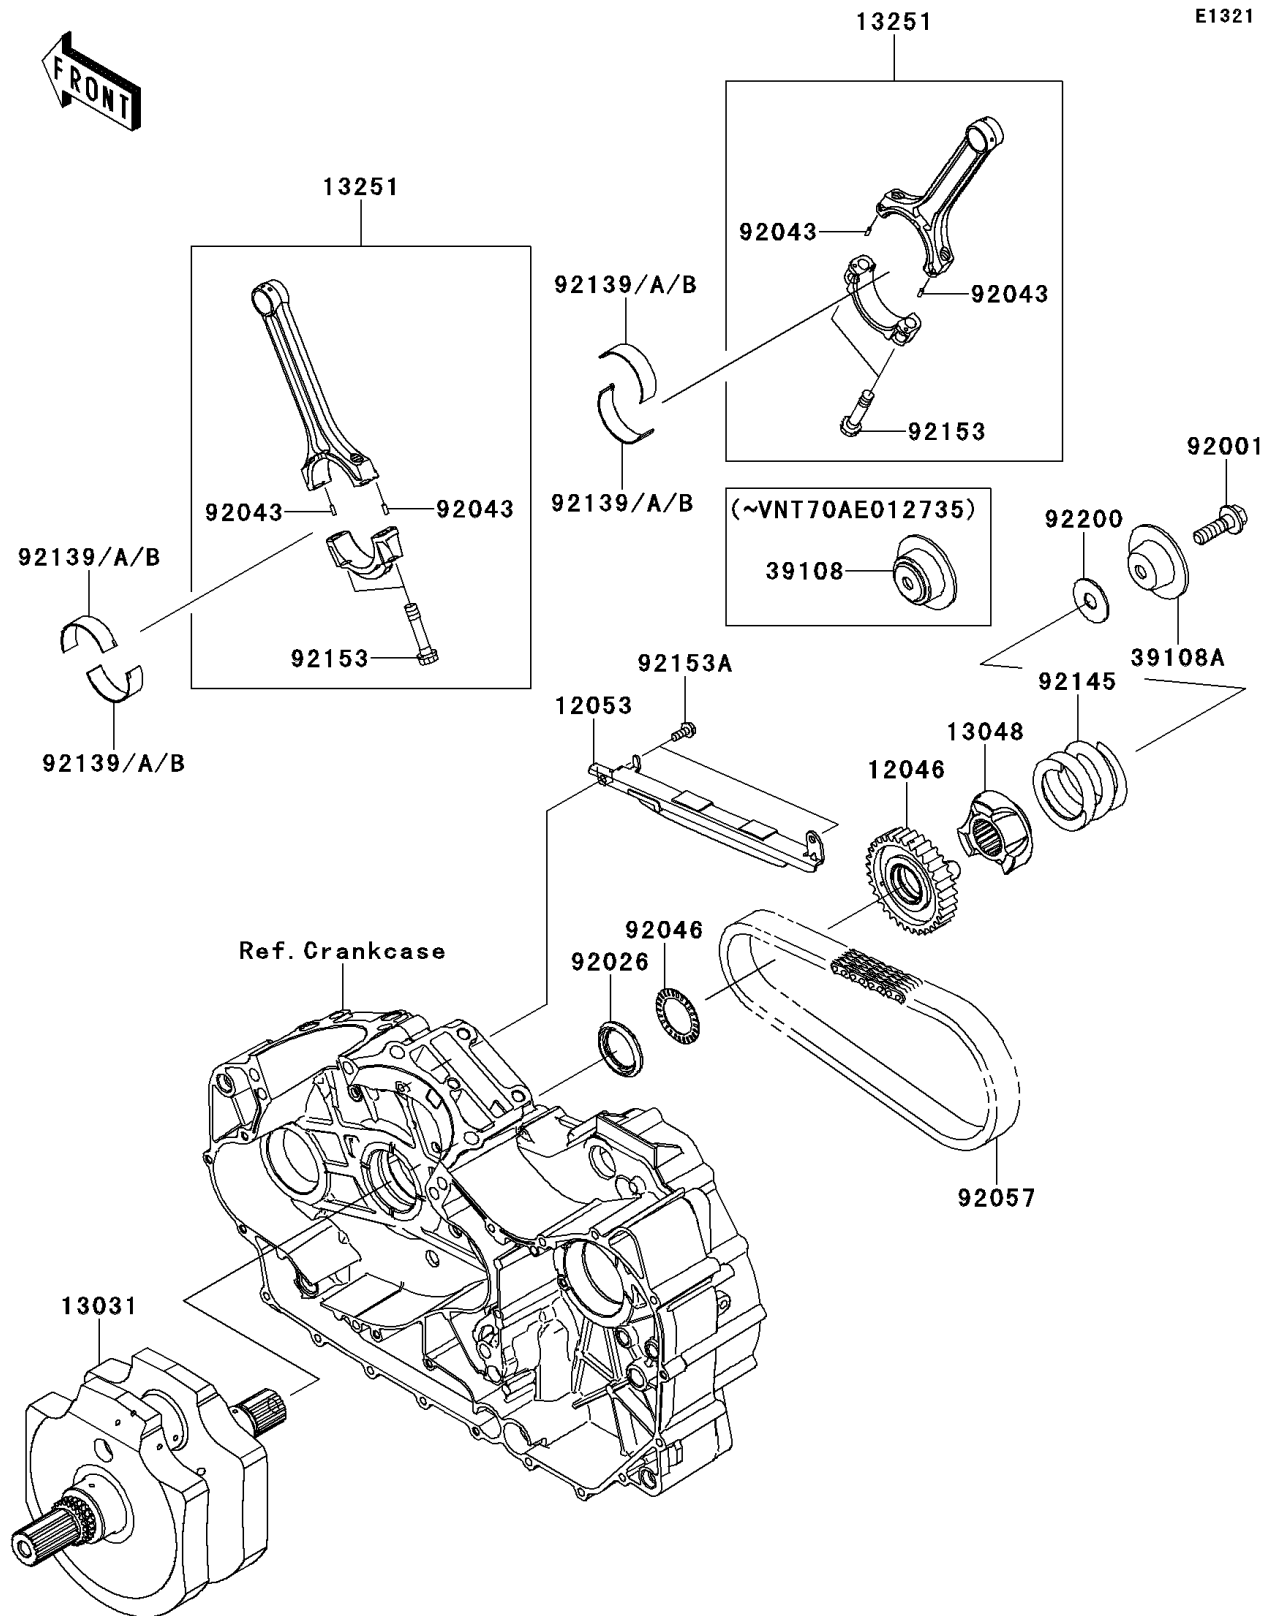

## 2012 VULCAN® 1700 VAQUERO® PARTS DIAGRAM

Crankshaft

## 2012 VULCAN® 1700 VAQUERO® PARTS LIST

Crankshaft

ITEM NAME	PART NUMBER	QUANTITY
SPROCKET,PRIMARY,33T (Ref # 12046)	12046-0065	1
GUIDE-CHAIN,PRIMARY,UPP (Ref # 12053)	12053-0122	1
CRANKSHAFT-COMP (Ref # 13031)	13031-0104	1
CAM-DAMPER (Ref # 13048)	13048-0017	1
ROD-ASSY-CONNECTING (Ref # 13251)	13251-0026	1
RETAINER-SPRING (Ref # 39108A)	39108-0014	1
BOLT,FLANGED,12X40 (Ref # 92001)	92001-1146	1
SPACER (Ref # 92026)	92026-0145	1
PIN,3X8.5 (Ref # 92043)	92043-0033	1
BEARING-NEEDLE (Ref # 92046)	92046-0033	1
CHAIN,PRIMARY,89HV303CF-92 (Ref # 92057)	92057-0155	1
BUSHING,CONNECTING ROD,BLUE (Ref # 92139)	92139-0225	1
BUSHING,CONNECTING ROD,BLACK (Ref # 92139A)	92139-0226	1
BUSHING,CONNECTING ROD,BROWN (Ref # 92139B)	92139-0227	1
SPRING,58X11X46.5 (Ref # 92145)	92145-0592	1
BOLT,CONNECTING ROD (Ref # 92153)	92153-0314	1
BOLT,FLANGED,6X16 (Ref # 92153A)	92153-0713	1
WASHER,12X34X1.6 (Ref # 92200)	92200-0478	1