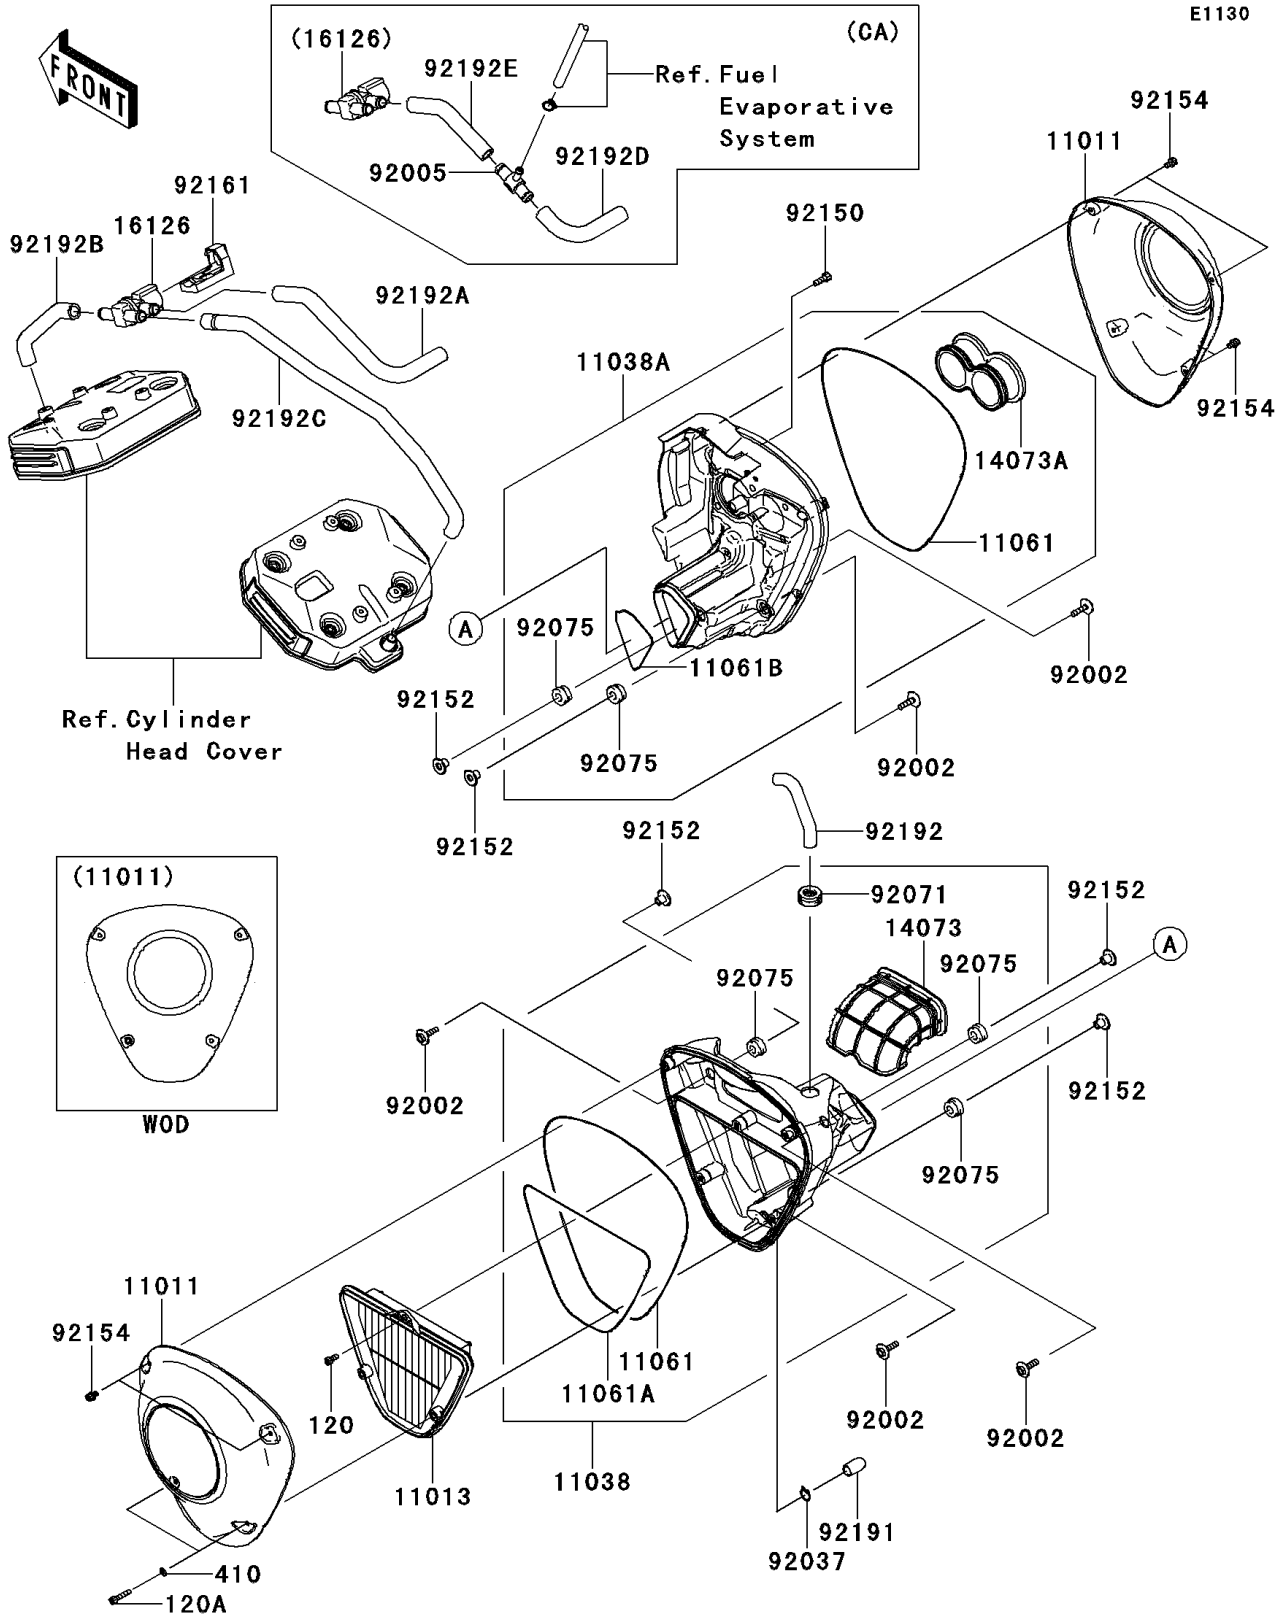

2012 VULCAN® 1700 VAQUERO® PARTS DIAGRAM

Air Cleaner

2012 VULCAN® 1700 VAQUERO® PARTS LIST

Air Cleaner

ITEM NAME	PART NUMBER	QUANTITY
BOLT-SOCKET,5X12 (Ref # 120)	120CA0512	1
BOLT-SOCKET,5X25 (Ref # 120A)	120R0525	1
W-PLAIN-S,5MM (Ref # 410)	410S0500	1
CASE-AIR FILTER,F.S.BLACK (Ref # 11011)	11011-0172-18R	1
ELEMENT-AIR FILTER (Ref # 11013)	11013-0031	1
CASE-ASSY-AIR FILTER,LH (Ref # 11038)	11038-0022	1
CASE-ASSY-AIR FILTER,RH (Ref # 11038A)	11038-0023	1
GASKET,3X812 (Ref # 11061)	11061-0346	1
GASKET,3X630 (Ref # 11061A)	11061-0347	1
GASKET,3X222 (Ref # 11061B)	11061-0367	1
DUCT,INTAKE (Ref # 14073)	14073-0202	1
DUCT,THROBO. FUNNEL (Ref # 14073A)	14073-0203	1
VALVE,AIR SWITCHING (Ref # 16126)	16126-1437	1
BOLT,6X25 (Ref # 92002)	92002-1135	1
CLAMP,14.5MM (Ref # 92037)	92037-1900	1
GROMMET,AIR SUCTION VALVE (Ref # 92071)	92071-1249	1
DAMPER,RUBBER (Ref # 92075)	92075-1123	1
BOLT,6X18 (Ref # 92150)	92150-1645	1
COLLAR,6.3X10X12 (Ref # 92152)	92152-0694	1
BOLT,SOCKET,5X10 (Ref # 92154)	92154-0131	1
DAMPER (Ref # 92161)	92161-0309	1
TUBE (Ref # 92191)	92191-1704	1
TUBE,BREATHER (Ref # 92192)	92192-0650	1
TUBE,FR HEAD-ASWV (Ref # 92192B)	92192-0652	1
TUBE,RR HEAD-ASWV (Ref # 92192C)	92192-0653	1
FITTING (Ref # 92005)	92005-0054	1
TUBE,A/C-ASWV (Ref # 92192A)	92192-0651	1
TUBE,ASWV-FITTING (Ref # 92192D)	92192-0654	1
TUBE,FITTING-A/C (Ref # 92192E)	92192-0655	1