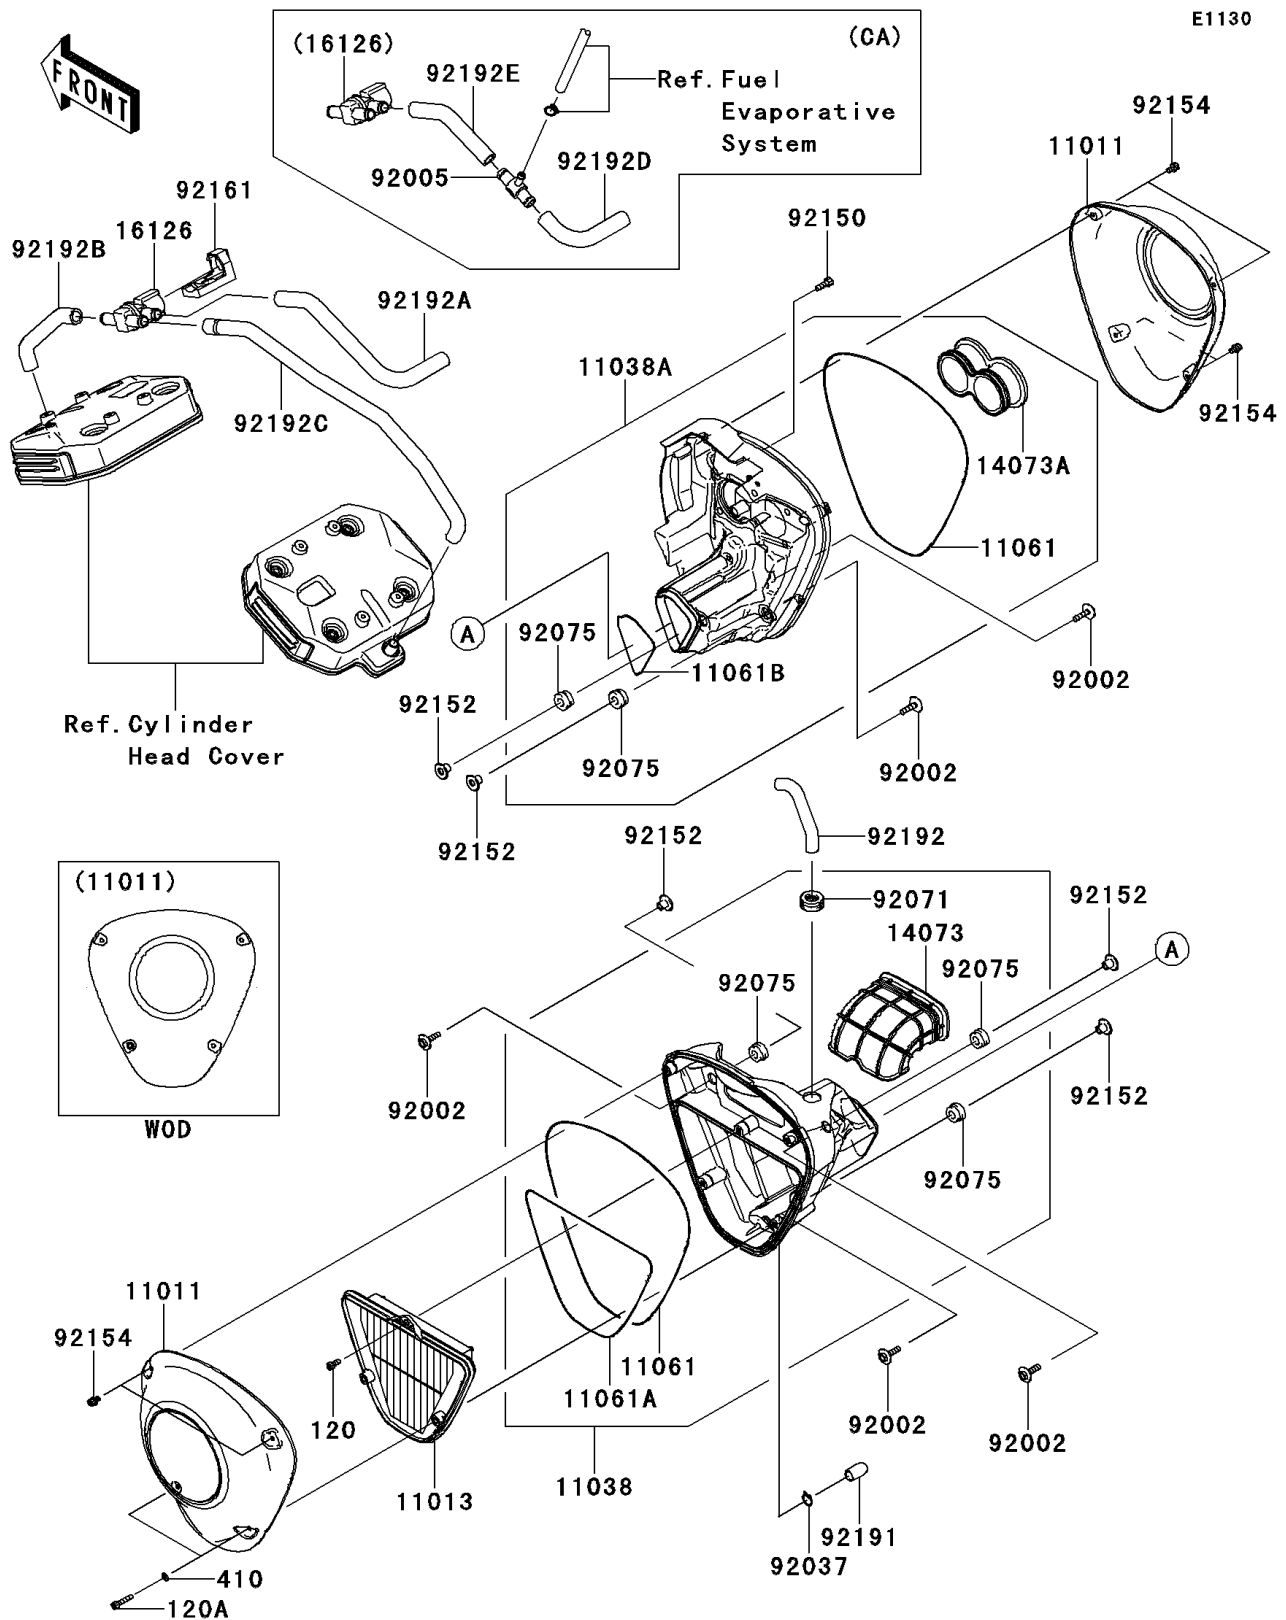

2012 VULCAN® 1700 VAQUERO®

PARTS DIAGRAM

Air Cleaner

2012 VULCAN® 1700 VAQUERO®

Kawasaki
Let the Good Times Roll®

PARTS LIST

Air Cleaner

ITEM NAME	PART NUMBER	QUANTITY
BOLT-SOCKET,5X12 (Ref # 120)	120CA0512	1
BOLT-SOCKET,5X25 (Ref # 120A)	120R0525	2
W-PLAIN-S,5MM (Ref # 410)	410S0500	2
CASE-AIR FILTER,F.S.BLACK (Ref # 11011)	11011-0172-18R	2
ELEMENT-AIR FILTER (Ref # 11013)	11013-0031	1
CASE-ASSY-AIR FILTER,LH (Ref # 11038)	11038-0022	1
CASE-ASSY-AIR FILTER,RH (Ref # 11038A)	11038-0023	1
GASKET,3X812 (Ref # 11061)	11061-0346	2
GASKET,3X630 (Ref # 11061A)	11061-0347	1
GASKET,3X222 (Ref # 11061B)	11061-0367	1
DUCT,INTAKE (Ref # 14073)	14073-0202	1
DUCT,THROBO. FUNNEL (Ref # 14073A)	14073-0203	1
VALVE,AIR SWITCHING (Ref # 16126)	16126-1437	1
BOLT,6X25 (Ref # 92002)	92002-1135	5
CLAMP,14.5MM (Ref # 92037)	92037-1900	1
GROMMET,AIR SUCTION VALVE (Ref # 92071)	92071-1249	1
DAMPER,RUBBER (Ref # 92075)	92075-1123	5
BOLT,6X18 (Ref # 92150)	92150-1645	5
COLLAR,6.3X10X12 (Ref # 92152)	92152-0694	5
BOLT,SOCKET,5X10 (Ref # 92154)	92154-0131	6
DAMPER (Ref # 92161)	92161-0309	1
TUBE (Ref # 92191)	92191-1704	1
TUBE,BREATHER (Ref # 92192)	92192-0650	1
TUBE,FR HEAD-ASWV (Ref # 92192B)	92192-0652	1
TUBE,RR HEAD-ASWV (Ref # 92192C)	92192-0653	1
FITTING (Ref # 92005)	92005-0054	1
TUBE,A/C-ASWV (Ref # 92192A)	92192-0651	1
TUBE,ASWV-FITTING (Ref # 92192D)	92192-0654	1
TUBE,FITTING-A/C (Ref # 92192E)	92192-0655	1