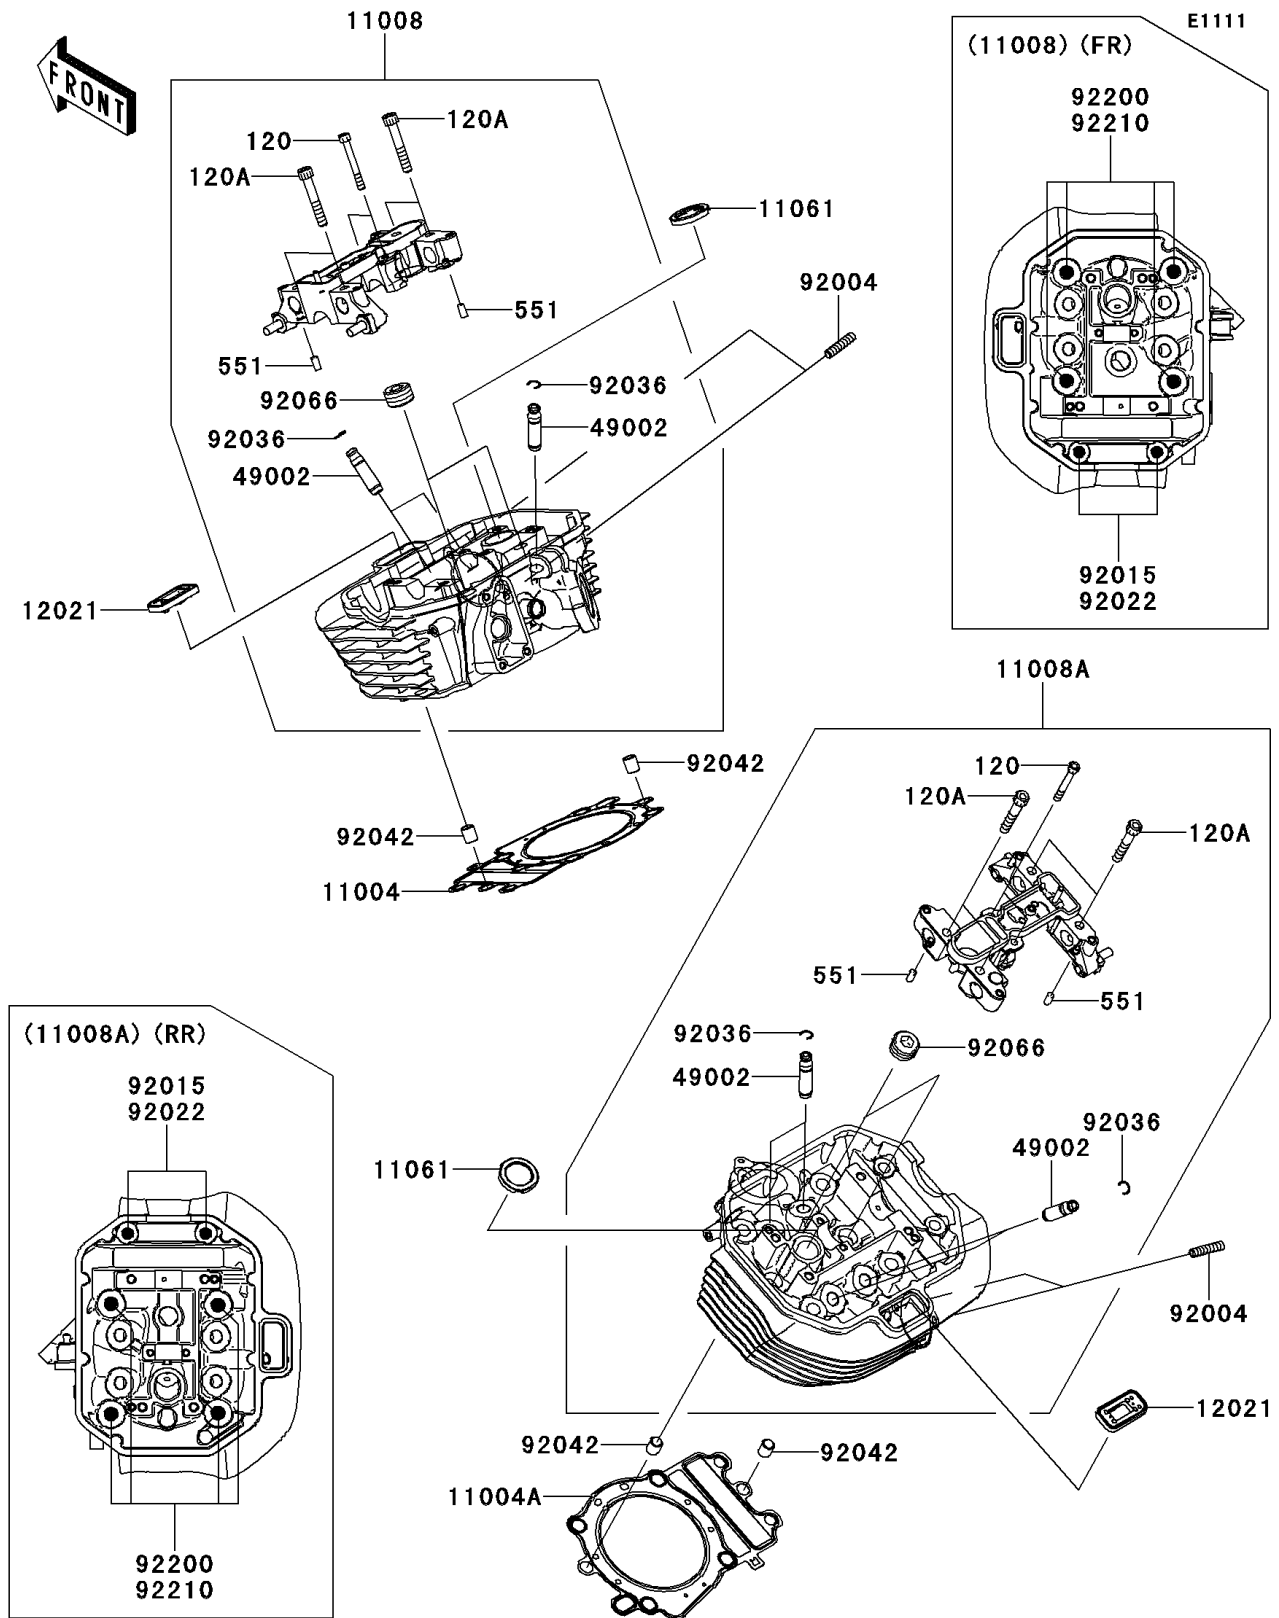

2012 VULCAN® 1700 VAQUERO® PARTS DIAGRAM

Cylinder Head

2012 VULCAN® 1700 VAQUERO® PARTS LIST

Cylinder Head

ITEM NAME	PART NUMBER	QUANTITY
BOLT-SOCKET,6X50 (Ref # 120)	120Q0650	1
BOLT-SOCKET,8X50 (Ref # 120A)	120Q0850	1
PIN-DOWEL,6X12 (Ref # 551)	551A0612	1
GASKET-HEAD,FR (Ref # 11004)	11004-0076	1
GASKET-HEAD,RR (Ref # 11004A)	11004-0077	1
HEAD-COMP-CYLINDER,FR (Ref # 11008)	11008-0187	1
HEAD-COMP-CYLINDER,RR (Ref # 11008A)	11008-0188	1
GASKET,PLUG HOLE (Ref # 11061)	11061-0409	1
VALVE-ASSY-REED (Ref # 12021)	12021-0017	1
GUIDE-VALVE (Ref # 49002)	49002-0008	1
STUD,8X20 (Ref # 92004)	92004-0046	1
NUT,FLANGED,10MM (Ref # 92015)	92015-077	1
WASHER,10.2X20X1.5 (Ref # 92022)	92022-3742	1
RING-SNAP,VALVE GUIDE (Ref # 92036)	92036-023	1
PIN,DOWEL,12X14 (Ref # 92042)	92042-031	1
PLUG,PT1/2X12.5 (Ref # 92066)	92066-0002	1
WASHER,12.3X25X3.2 (Ref # 92200)	92200-0422	1
NUT,12MM (Ref # 92210)	92210-0546	1