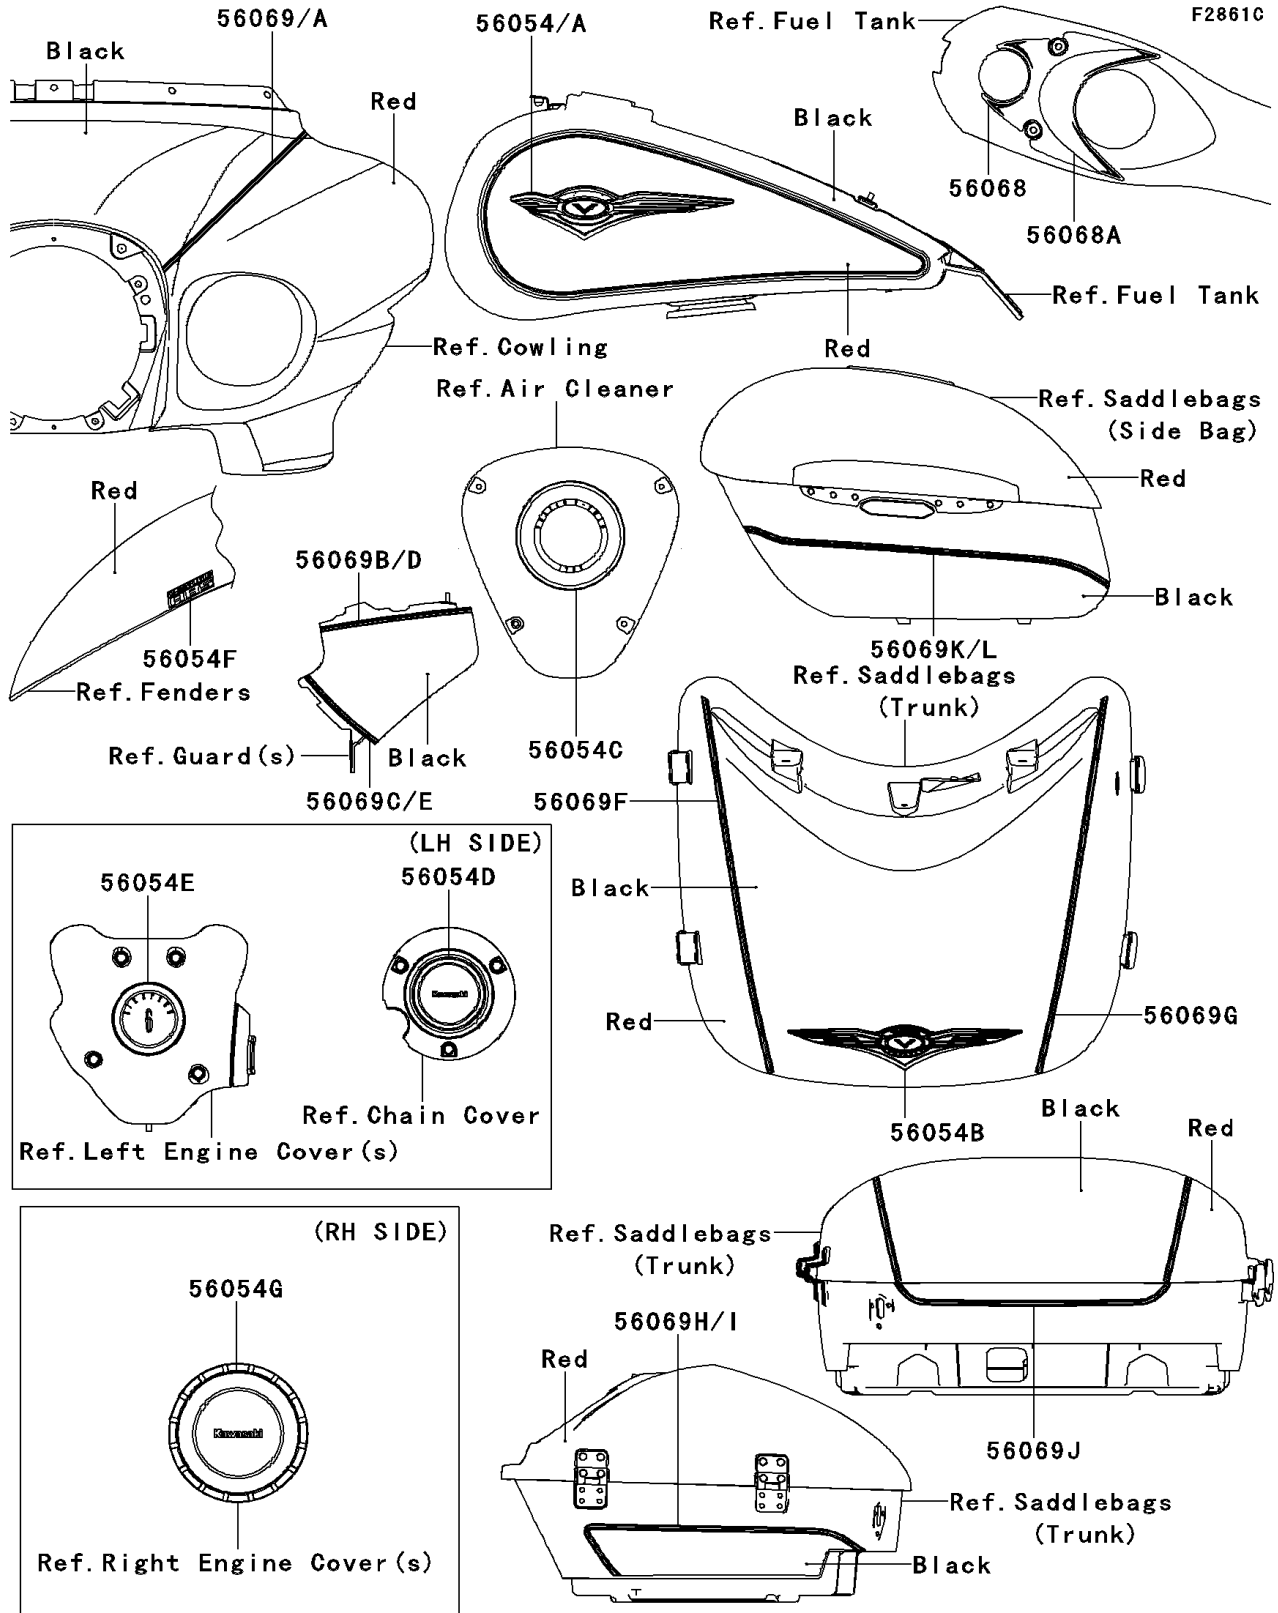

2010 Vulcan® 1700 Voyager® ABS PARTS DIAGRAM

Decals(Black/Red)(BAF)

2010 Vulcan® 1700 Voyager® ABS PARTS LIST

Decals(Black/Red)(BAF)

ITEM NAME	PART NUMBER	QUANTITY
MARK,FUEL TANK,LH (Ref # 56054)	56054-0300	1
MARK,FUEL TANK,RH (Ref # 56054A)	56054-0301	1
MARK,REAR TRUNK (Ref # 56054B)	56054-0302	1
MARK,AIR CLEANER COVER (Ref # 56054C)	56054-0303	2
MARK,PULLEY COVER (Ref # 56054D)	56054-0304	1
MARK,GENERATOR COVER (Ref # 56054E)	56054-0305	1
MARK,FR FENDER,ABS (Ref # 56054F)	56054-0456	2
MARK,CLUTCH COVER (Ref # 56054G)	56054-0463	1
PATTERN,TANK COVER,UPP (Ref # 56068)	56068-1881	1
PATTERN,TANK COVER,LWR (Ref # 56068A)	56068-1882	1
PATTERN,FR COWLING,LH (Ref # 56069)	56069-0388	1
PATTERN,FR COWLING,RH (Ref # 56069A)	56069-0389	1
PATTERN,LEG SHIELD,UPP,LH (Ref # 56069B)	56069-0390	1
PATTERN,LEG SHIELD,LWR,LH (Ref # 56069C)	56069-0391	1
PATTERN,LEG SHIELD,UPP,RH (Ref # 56069D)	56069-0392	1
PATTERN,LEG SHIELD,LWR,RH (Ref # 56069E)	56069-0393	1
PATTERN,REAR TRUNK,UPP,LH (Ref # 56069F)	56069-0394	1
PATTERN,REAR TRUNK,UPP,RH (Ref # 56069G)	56069-0395	1
PATTERN,REAR TRUNK,LWR,LH (Ref # 56069H)	56069-0396	1
PATTERN,REAR TRUNK,LWR,RH (Ref # 56069I)	56069-0397	1
PATTERN,REAR TRUNK,LWR,CNT (Ref # 56069J)	56069-0398	1
PATTERN,SIDE BAG,LH (Ref # 56069K)	56069-0399	1
PATTERN,SIDE BAG,RH (Ref # 56069L)	56069-0400	1