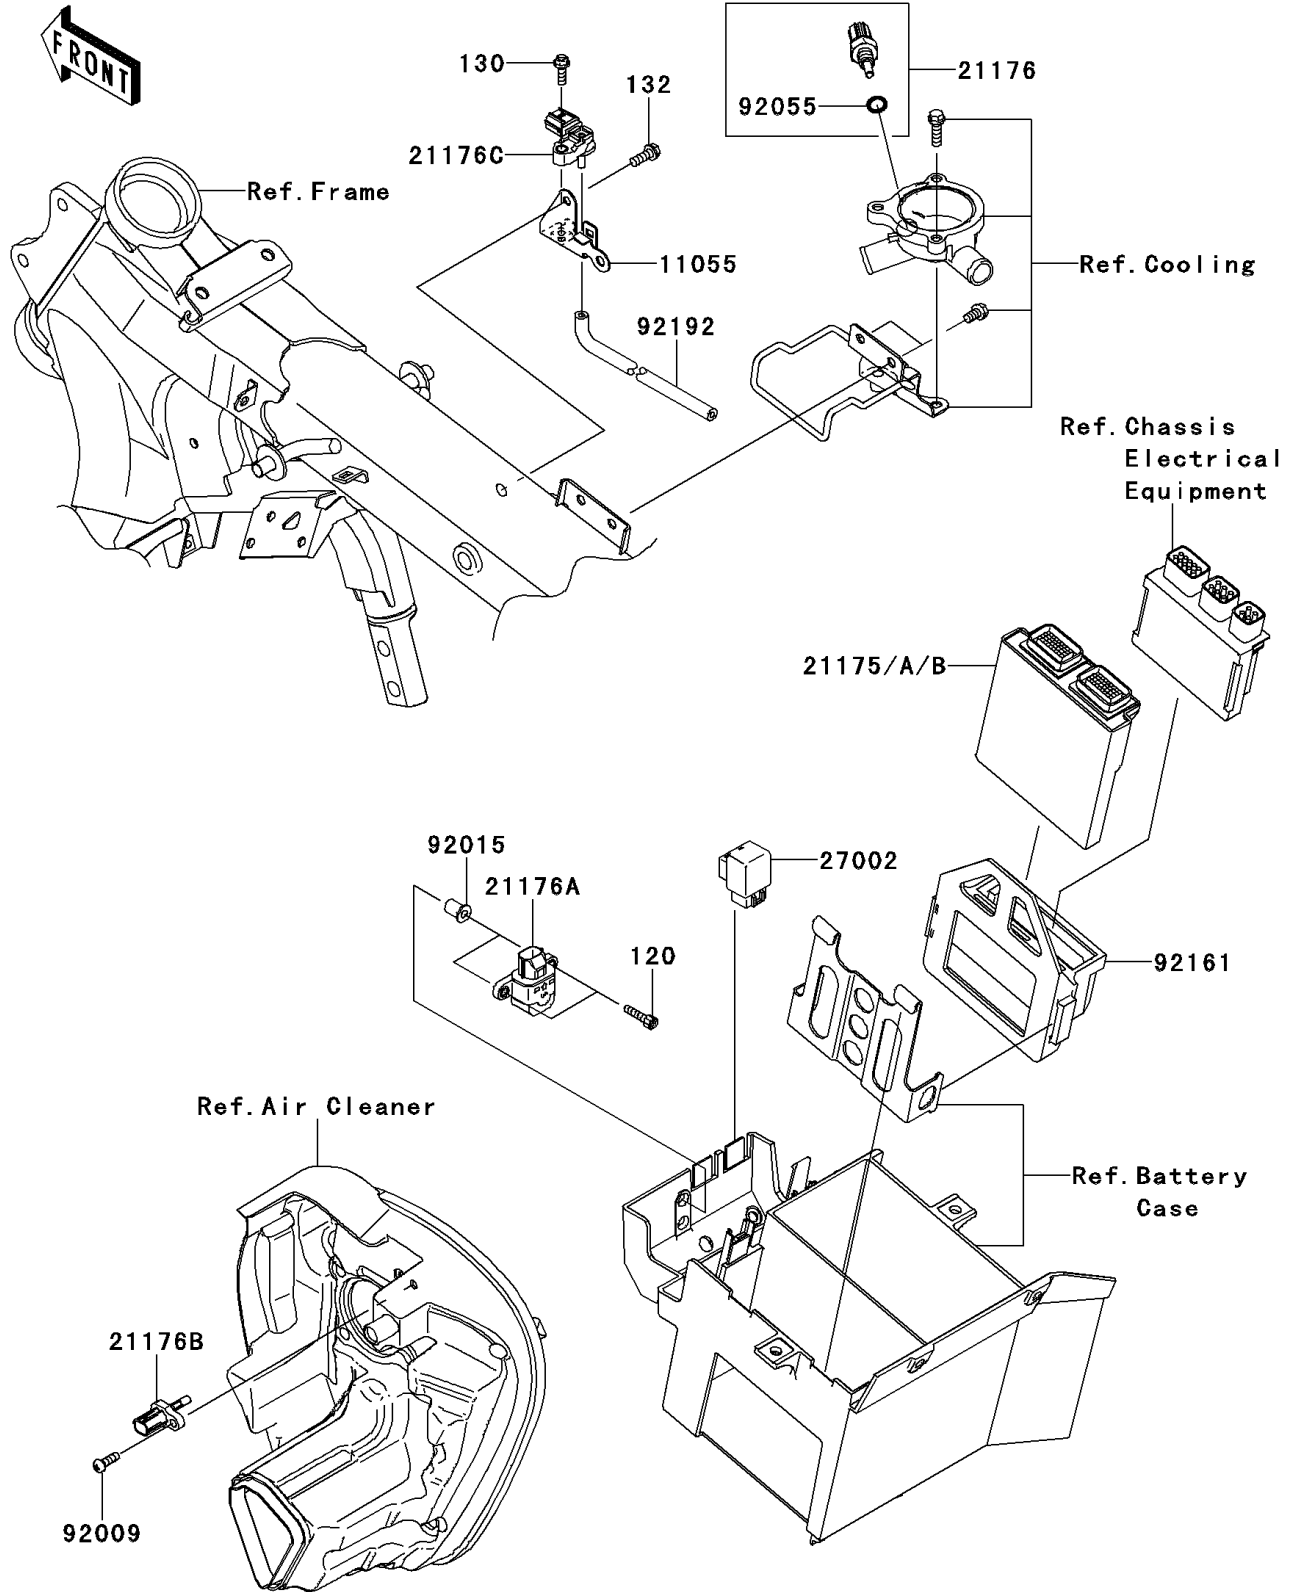

2009 Vulcan 1700 Voyager ABS PARTS DIAGRAM

Fuel Injection

E1530

2009 Vulcan 1700 Voyager ABS PARTS LIST

Fuel Injection

ITEM NAME	PART NUMBER	QUANTITY
BOLT-SOCKET,5X20 (Ref # 120)	120CA0520	2
BOLT-FLANGED,5X16 (Ref # 130)	130BA0516	1
BOLT-FLANGED-SMALL,6X16 (Ref # 132)	132BA0616	1
BRACKET (Ref # 11055)	11055-0569	1
CONTROL UNIT-ELECTRONIC (Ref # 21175)	21175-0176	1
SENSOR,WATER TEMP (Ref # 21176)	21176-0009	1
SENSOR (Ref # 21176A)	21176-0025	1
SENSOR,AIR TEMPERATURE (Ref # 21176B)	21176-0048	1
SENSOR,PRESSURE (Ref # 21176C)	21176-0111	1
RELAY-ASSY (Ref # 27002)	27002-1062	1
SCREW,TAPPING,5X16 (Ref # 92009)	92009-1984	1
NUT,WELL,5MM (Ref # 92015)	92015-1757	2
RING-O,9.5X1.9 (Ref # 92055)	92055-0016	1
DAMPER (Ref # 92161)	92161-0092	1
TUBE,FITTING-ASV (Ref # 92192)	92192-0354	1