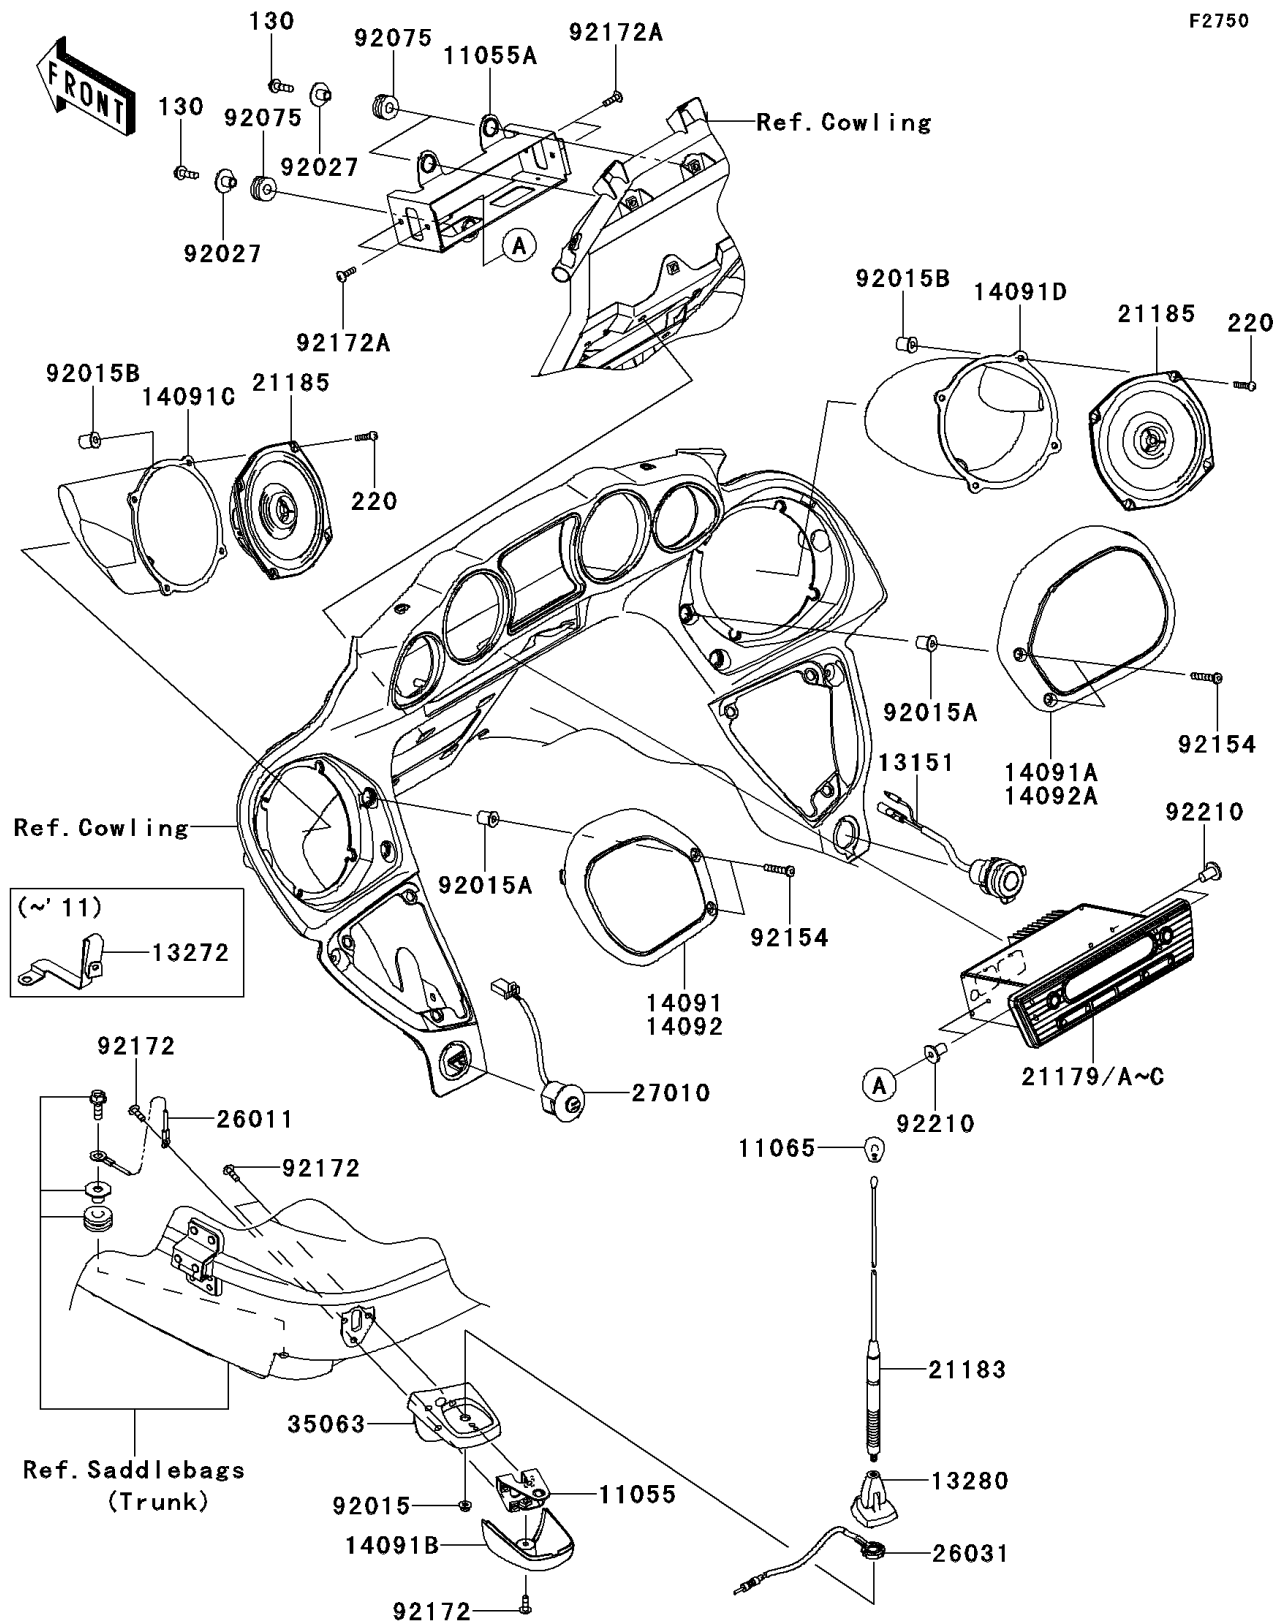

2009 Vulcan 1700 Voyager (Canada Only) PARTS DIAGRAM

Other

2009 Vulcan 1700 Voyager (Canada Only) PARTS LIST

Other

ITEM NAME	PART NUMBER	QUANTITY
BOLT-FLANGED,6X22 (Ref # 130)	130BA0622	1
SCREW-PAN-CROSS,5X20 (Ref # 220)	220AB0520	1
BRACKET,ANTENNA STAY (Ref # 11055)	11055-0683	1
BRACKET,AUDIO (Ref # 11055A)	11055-1510	1
CAP,ANTENNA (Ref # 11065)	11065-0305	1
SWITCH-COMP (Ref # 13151)	13151-0040	1
PLATE,ANTENNA (Ref # 13272)	13272-0674	1
HOLDER,ANTENNA (Ref # 13280)	13280-0285	1
COVER,SPEAKER,LH (Ref # 14091)	14091-0953	1
COVER,SPEAKER,RH (Ref # 14091A)	14091-0954	1
COVER,ANTENNA STAY (Ref # 14091B)	14091-1576	1
COVER,SPEAKER BOX,LH (Ref # 14091C)	14091-1773	1
COVER,SPEAKER BOX,RH (Ref # 14091D)	14091-1774	1
RADIO-TUNER (Ref # 21179)	21179-0001	1
ANTENNA (Ref # 21183)	21183-0006	1
SPEAKER (Ref # 21185)	21185-0001	1
HARNESS,ANTENNA (Ref # 26031)	26031-0735	1
SWITCH,SUB LAMP (Ref # 27010)	27010-0107	1
STAY,ANTENNA (Ref # 35063)	35063-0519	1
NUT,FLANGED,5MM (Ref # 92015)	92015-1259	1
NUT (Ref # 92015A)	92015-1700	1
NUT,WELL,5MM (Ref # 92015B)	92015-1757	1
COLLAR,L=13.1,BLACK (Ref # 92027)	92027-1450	1
DAMPER (Ref # 92075)	92075-1690	1
BOLT,SOCKET,6X30 (Ref # 92154)	92154-0206	1
SCREW,5X16 (Ref # 92172)	92172-0322	1
SCREW,5X18 (Ref # 92172A)	92172-0428	1
NUT,WELL,5MM (Ref # 92210)	92210-0532	1