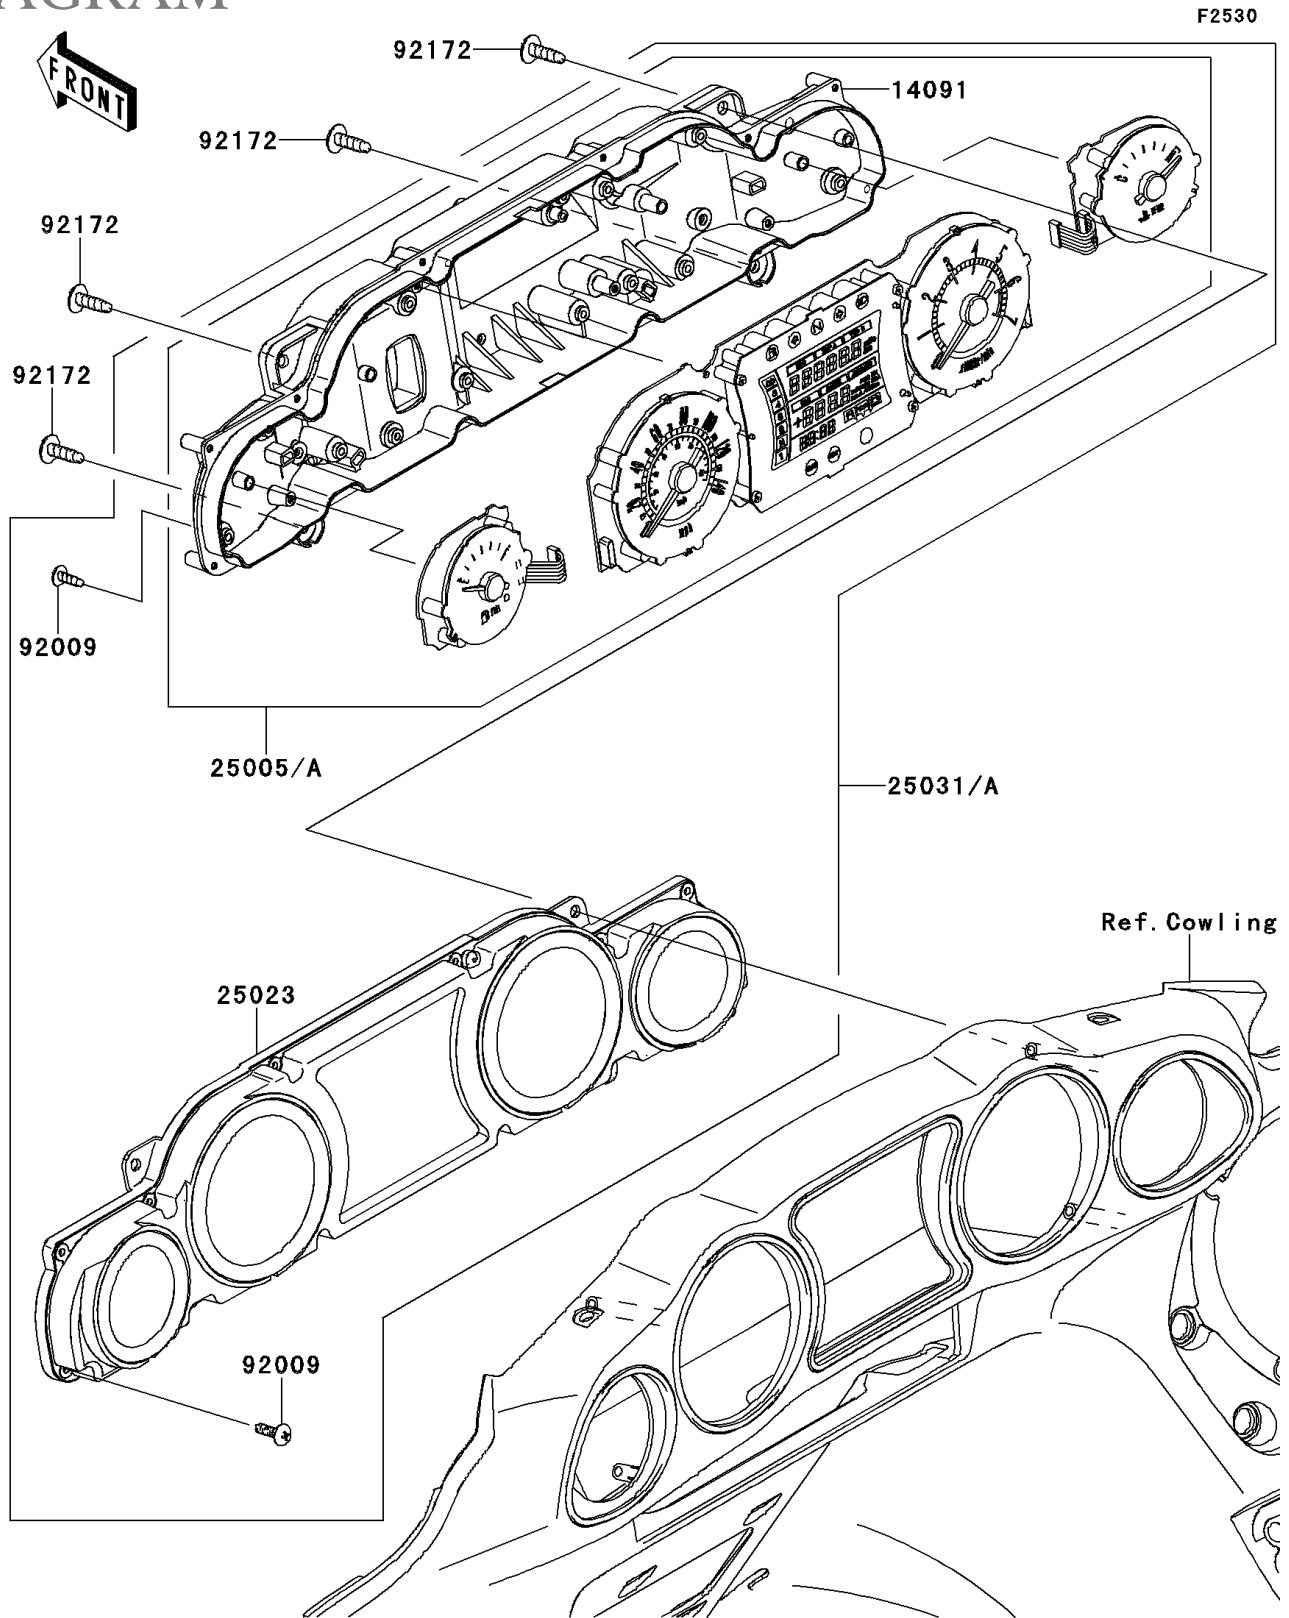

2009 Vulcan 1700 Voyager (Canada Only) PARTS

DIAGRAM

2009 Vulcan 1700 Voyager (Canada Only) PARTS LIST

Meter(s)(A9F-AAF)

ITEM NAME	PART NUMBER	QUANTITY
COVER,METER,LWR (Ref # 14091)	14091-1577	1
SPEEDOMETER,KPH (Ref # 25005A)	25005-0067	1
COVER-METER CASE,UPP (Ref # 25023)	25023-0037	1
METER-ASSY,KPH (Ref # 25031A)	25031-0217	1
SCREW,TAPPING,3X16 (Ref # 92009)	92009-1391	1
SCREW (Ref # 92172)	92172-1072	1