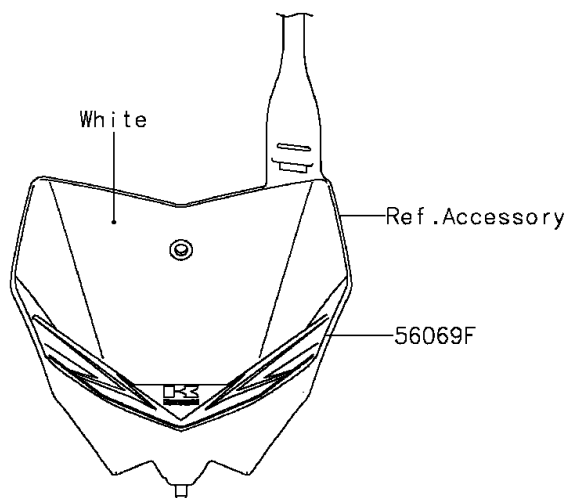

2012 KLX®140L PARTS DIAGRAM

Decals(BCF)

F2861

2012 KLX® 140L PARTS LIST

Decals(BCF)

ITEM NAME	PART NUMBER	QUANTITY
PATTERN,SHROUD,UPP,LH (Ref # 56069)	56069-1325	1
PATTERN,SHROUD,UPP,RH (Ref # 56069A)	56069-1326	1
PATTERN,SHROUD,LWR,LH (Ref # 56069B)	56069-1327	1
PATTERN,SHROUD,LWR,RH (Ref # 56069C)	56069-1328	1
PATTERN,SIDE COVER,LH,LWR (Ref # 56069D)	56069-1330	1
PATTERN,SIDE COVER,RH,LWR (Ref # 56069E)	56069-1332	1
PATTERN,NUMBER PLATE (Ref # 56069F)	56069-1333	1
PATTERN,SIDE COVER,LH,UPP (Ref # 56069G)	56069-1334	1
PATTERN,SIDE COVER,RH,UPP (Ref # 56069H)	56069-1335	1