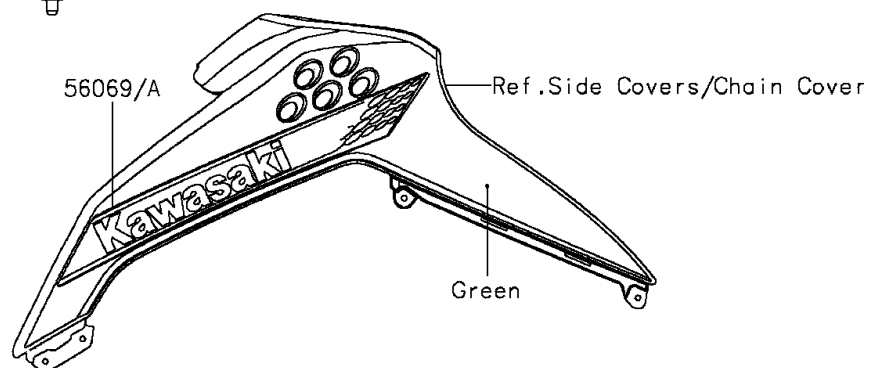

2012 KLX®140L PARTS DIAGRAM

Decals(BCF)

F2861

2012 KLX® 140L PARTS LIST

Decals(BCF)

ITEM NAME	PART NUMBER	QUANTITY
PATTERN,SHROUD,UPP,LH (Ref # 56069)	56069-1325	1
PATTERN,SHROUD,UPP,RH (Ref # 56069A)	56069-1326	1
PATTERN,SHROUD,LWR,LH (Ref # 56069B)	56069-1327	1
PATTERN,SHROUD,LWR,RH (Ref # 56069C)	56069-1328	1
PATTERN,SIDE COVER,LH,LWR (Ref # 56069D)	56069-1330	1
PATTERN,SIDE COVER,RH,LWR (Ref # 56069E)	56069-1332	1
PATTERN,NUMBER PLATE (Ref # 56069F)	56069-1333	1
PATTERN,SIDE COVER,LH,UPP (Ref # 56069G)	56069-1334	1
PATTERN,SIDE COVER,RH,UPP (Ref # 56069H)	56069-1335	1