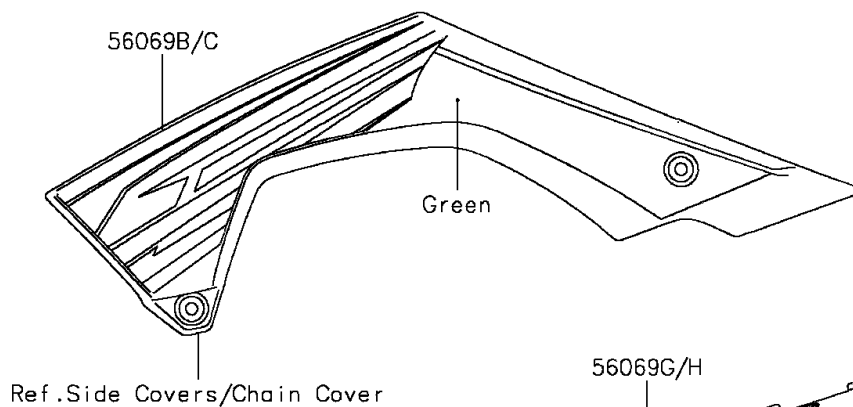

2012 KLX®140L PARTS DIAGRAM

Decals(BCF)

F2861

2012 KLX® 140L PARTS LIST

Decals(BCF)

ITEM NAME	PART NUMBER	QUANTITY
PATTERN,SHROUD,UPP,LH (Ref # 56069)	56069-1325	1
PATTERN,SHROUD,UPP,RH (Ref # 56069A)	56069-1326	1
PATTERN,SHROUD,LWR,LH (Ref # 56069B)	56069-1327	1
PATTERN,SHROUD,LWR,RH (Ref # 56069C)	56069-1328	1
PATTERN,SIDE COVER,LH,LWR (Ref # 56069D)	56069-1330	1
PATTERN,SIDE COVER,RH,LWR (Ref # 56069E)	56069-1332	1
PATTERN,NUMBER PLATE (Ref # 56069F)	56069-1333	1
PATTERN,SIDE COVER,LH,UPP (Ref # 56069G)	56069-1334	1
PATTERN,SIDE COVER,RH,UPP (Ref # 56069H)	56069-1335	1