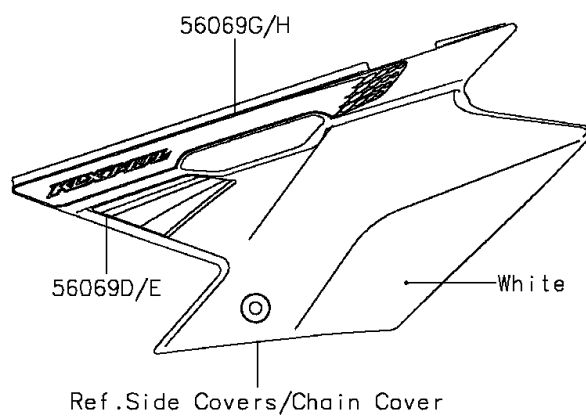

2012 KLX®140L PARTS DIAGRAM

Decals(BCF)

F2861

2012 KLX® 140L PARTS LIST

Decals(BCF)

ITEM NAME	PART NUMBER	QUANTITY
PATTERN,SHROUD,UPP,LH (Ref # 56069)	56069-1325	1
PATTERN,SHROUD,UPP,RH (Ref # 56069A)	56069-1326	1
PATTERN,SHROUD,LWR,LH (Ref # 56069B)	56069-1327	1
PATTERN,SHROUD,LWR,RH (Ref # 56069C)	56069-1328	1
PATTERN,SIDE COVER,LH,LWR (Ref # 56069D)	56069-1330	1
PATTERN,SIDE COVER,RH,LWR (Ref # 56069E)	56069-1332	1
PATTERN,NUMBER PLATE (Ref # 56069F)	56069-1333	1
PATTERN,SIDE COVER,LH,UPP (Ref # 56069G)	56069-1334	1
PATTERN,SIDE COVER,RH,UPP (Ref # 56069H)	56069-1335	1