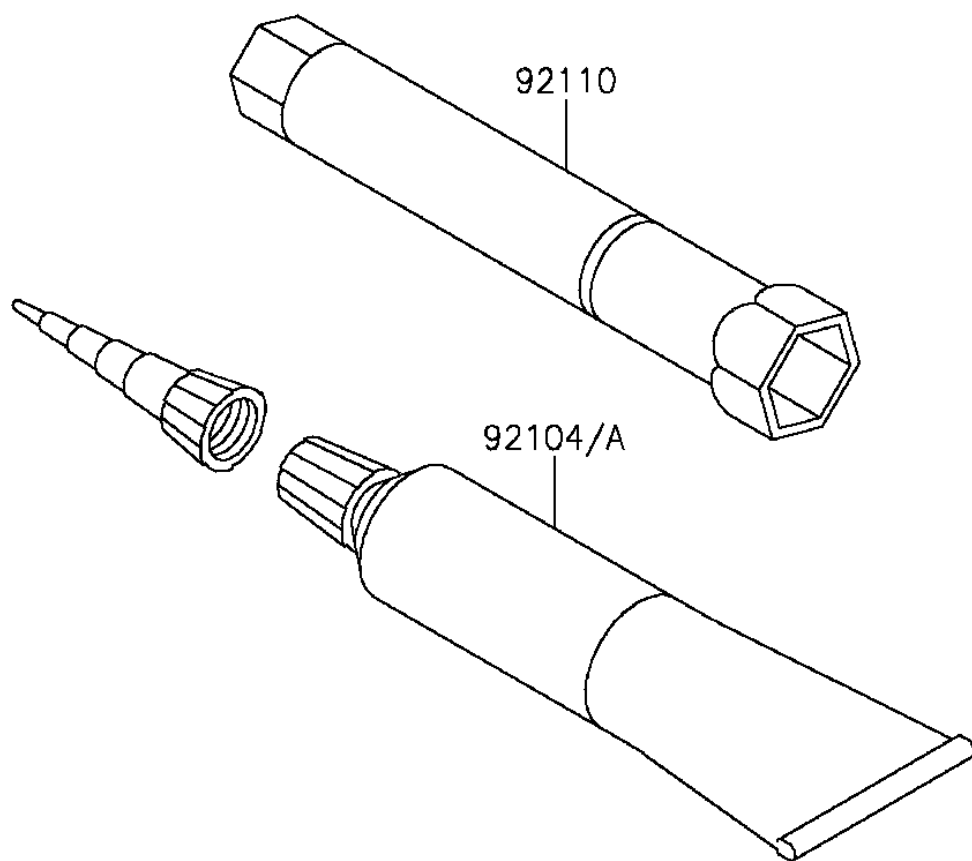

2014 KLX®140L PARTS DIAGRAM

Owner's Tools

F2810

2014 KLX®140L PARTS LIST

Owner's Tools

ITEM NAME	PART NUMBER	QUANTITY
GASKET-LIQUID,TB1211F,CLEAR (Ref # 92104)	92104-0004	1
GASKET-LIQUID,TB1216B,BLACK (Ref # 92104A)	92104-1064	1
TOOL-WRENCH,BOX,16MM (Ref # 92110)	92110-1206	1