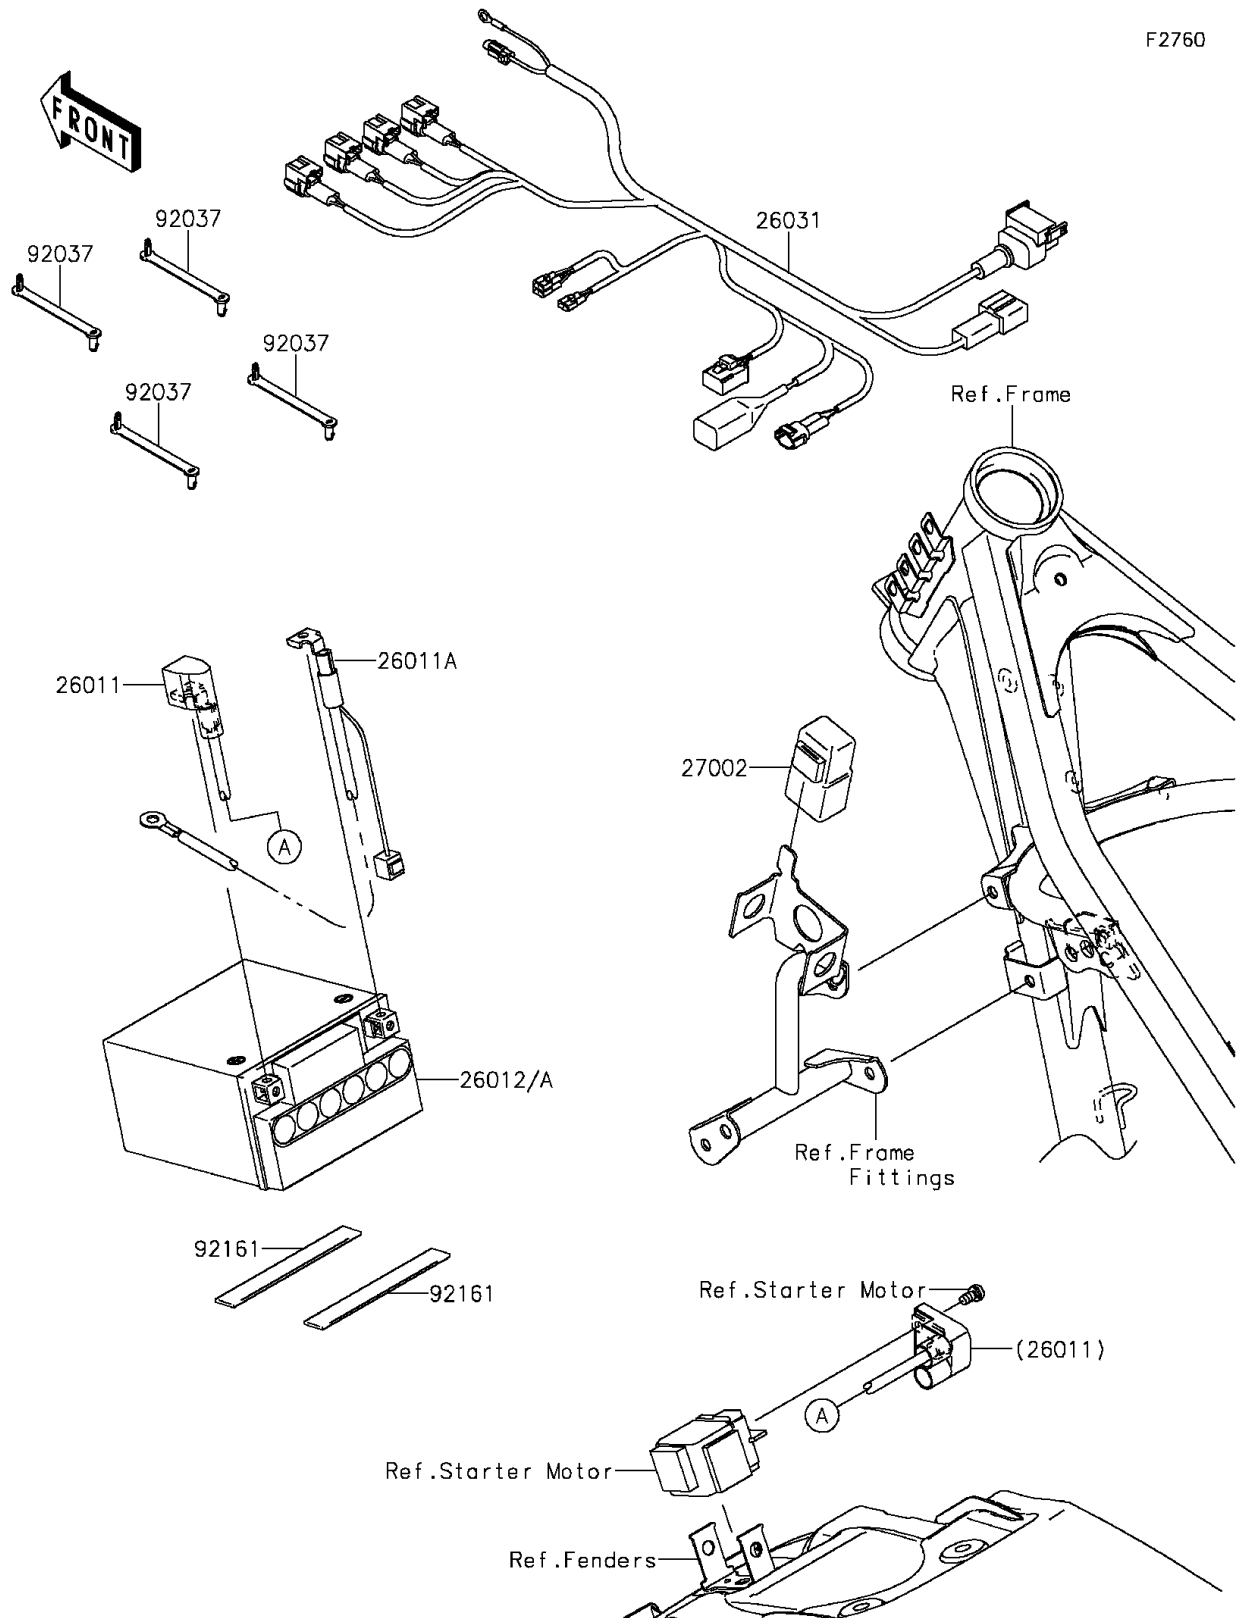

2014 KLX® 140L PARTS DIAGRAM

Chassis Electrical Equipment

F2760

2014 KLX® 140L PARTS LIST

Chassis Electrical Equipment

ITEM NAME	PART NUMBER	QUANTITY
WIRE-LEAD,BATTERY(+) (Ref # 26011)	26011-0153	1
WIRE-LEAD,BATTERY(-) (Ref # 26011A)	26011-0154	1
BATTERY,FTX7L-BS,12V 6AH (Ref # 26012)	26012-0070	1
HARNESS,MAIN (Ref # 26031)	26031-0981	1
RELAY-ASSY (Ref # 27002)	27002-1086	1
CLAMP,SPEED,L=58 (Ref # 92037)	92037-1163	1
DAMPER (Ref # 92161)	92161-0543	1