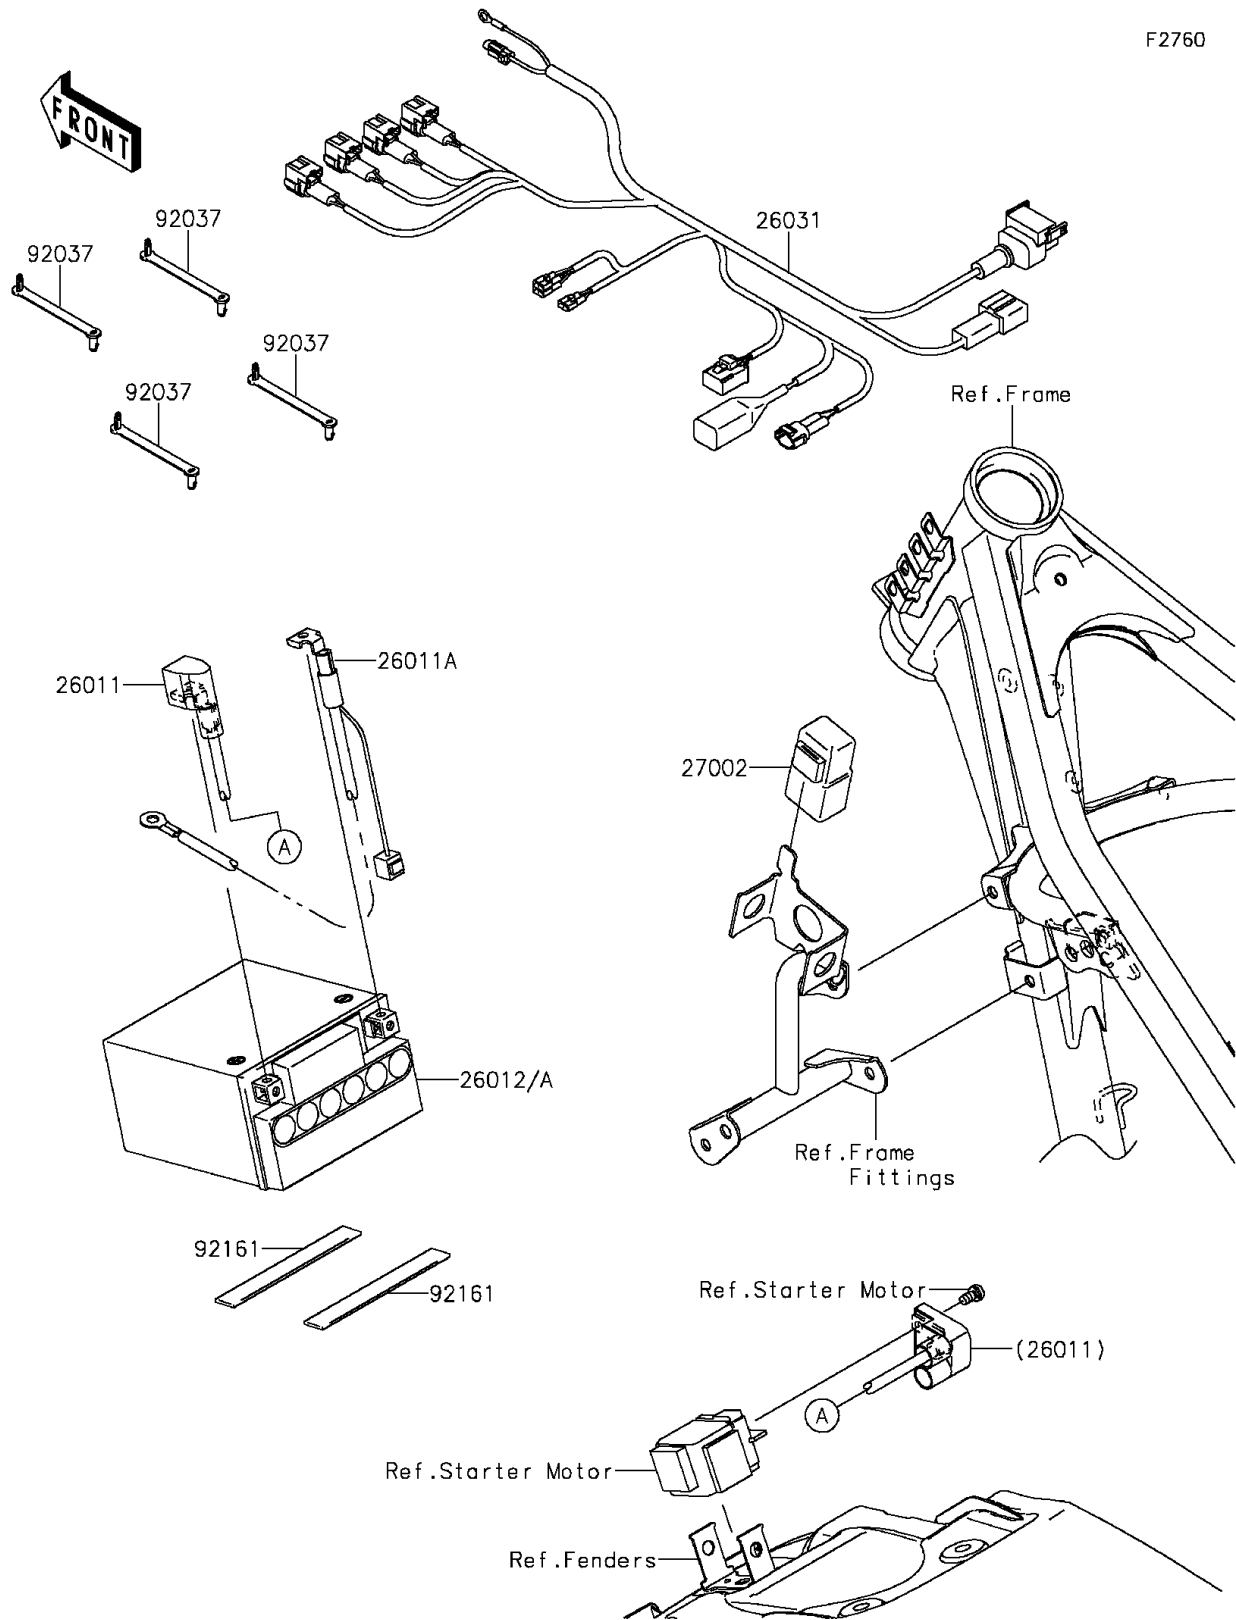

2012 KLX®140L PARTS DIAGRAM

Chassis Electrical Equipment

F2760

2012 KLX®140L PARTS LIST

Chassis Electrical Equipment

ITEM NAME	PART NUMBER	QUANTITY
WIRE-LEAD,BATTERY(+) (Ref # 26011)	26011-0153	1
WIRE-LEAD,BATTERY(-) (Ref # 26011A)	26011-0154	1
BATTERY,FTX7L-BS,12V 6AH (Ref # 26012)	26012-0070	1
HARNESS,MAIN (Ref # 26031)	26031-0981	1
RELAY-ASSY (Ref # 27002)	27002-1086	1
CLAMP,SPEED,L=58 (Ref # 92037)	92037-1163	1
DAMPER (Ref # 92161)	92161-0543	1