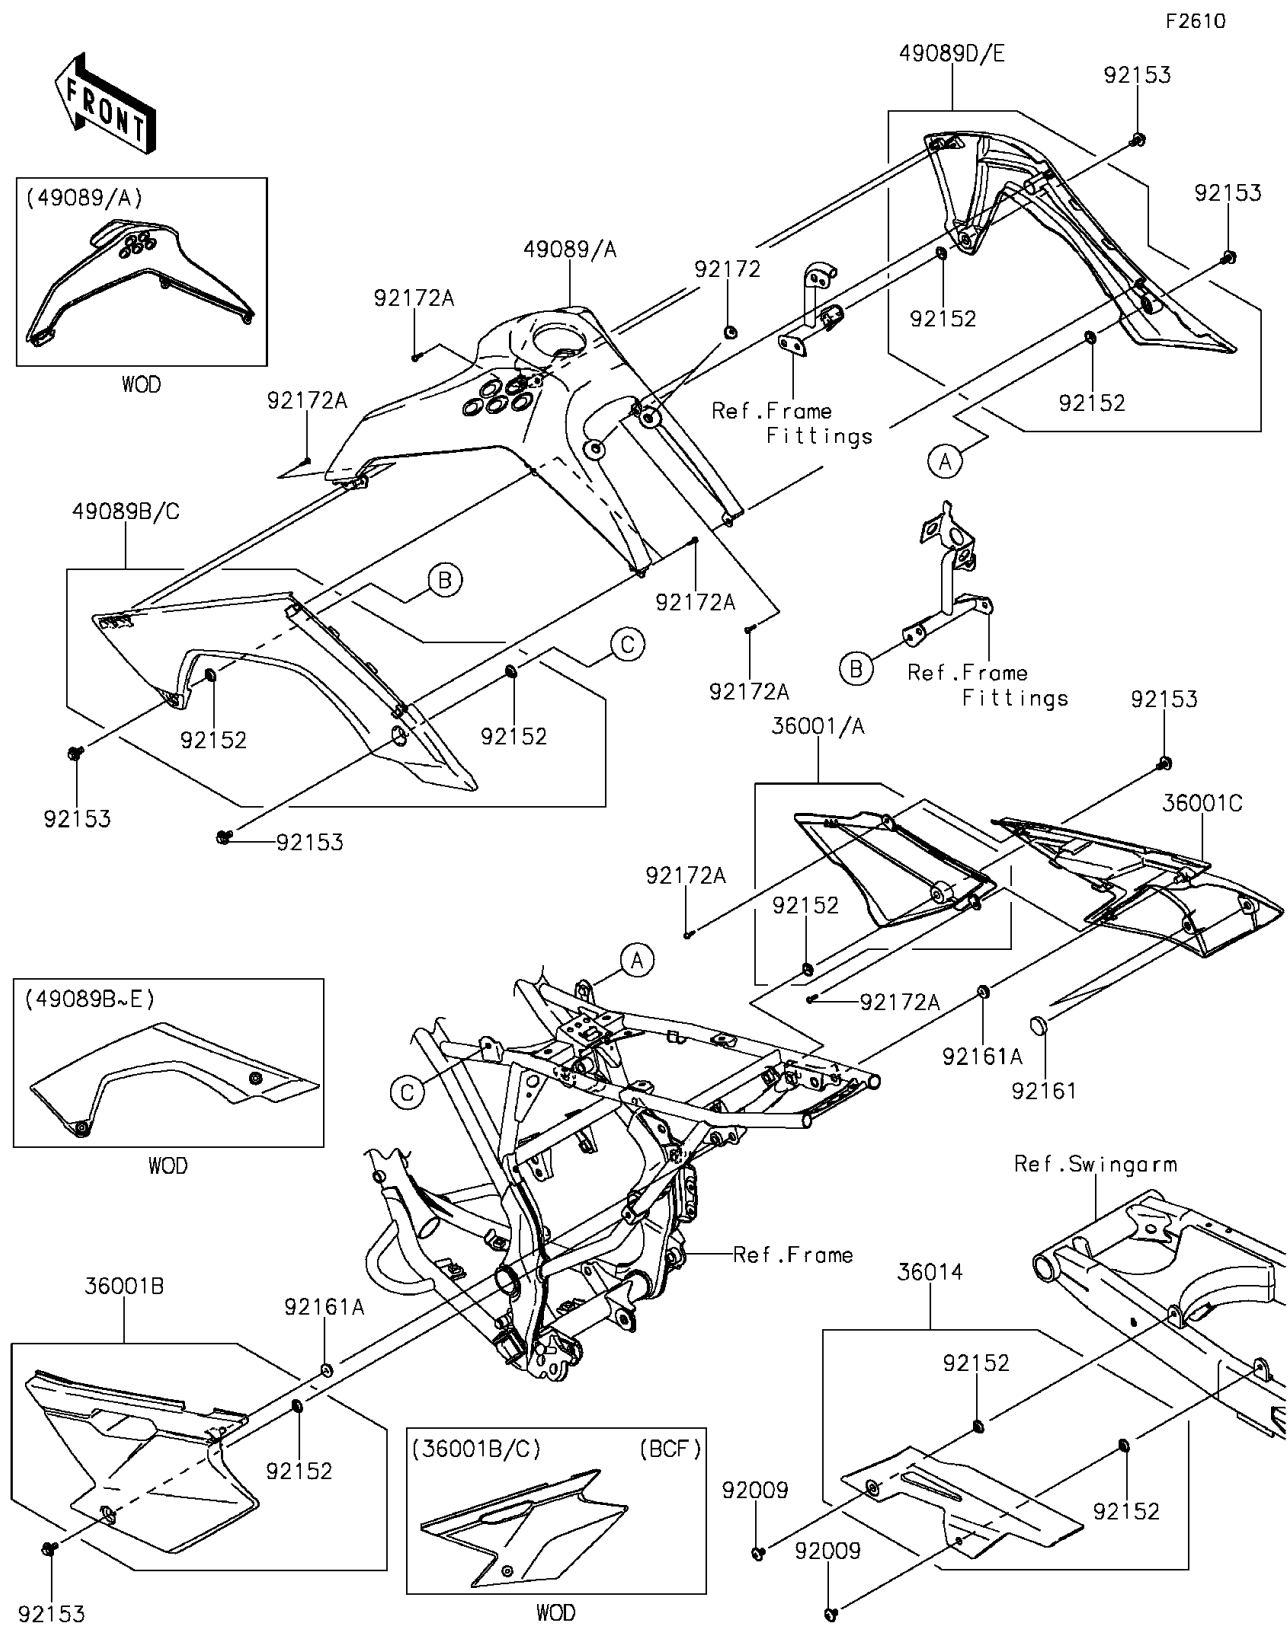

2016 KLX[®]140L

PARTS DIAGRAM

Side Covers/Chain Cover

2016 KLX[®]140L

PARTS LIST

Side Covers/Chain Cover

ITEM NAME	PART NUMBER	QUANTITY
COVER-SIDE,FR,RH,B.WHITE (Ref # 36001)	36001-0125-266	1
COVER-SIDE,RR,LH,B.WHITE (Ref # 36001B)	36001-0154-266	1
COVER-SIDE,RR,RH,B.WHITE (Ref # 36001C)	36001-0156-266	1
CASE-CHAIN (Ref # 36014)	36014-0044	1
SHROUD-ENGINE,UPP,L.GREEN (Ref # 49089)	49089-0052-290	1
SHROUD-ENGINE,LH,EBONY (Ref # 49089C)	49089-0053-6C	1
SHROUD-ENGINE,RH,EBONY (Ref # 49089E)	49089-0054-6C	1
SCREW,6X10 (Ref # 92009)	92009-1729	2
COLLAR,8.8X11.2X4 (Ref # 92152)	92152-0909	8
BOLT,FLANGED,6X14 (Ref # 92153)	92153-0936	6
DAMPER (Ref # 92161)	92161-0336	2
DAMPER (Ref # 92161A)	92161-0631	2
SCREW,6X10 (Ref # 92172)	92172-0098	2
SCREW,TAPPING,4X12 (Ref # 92172A)	92172-0233	10