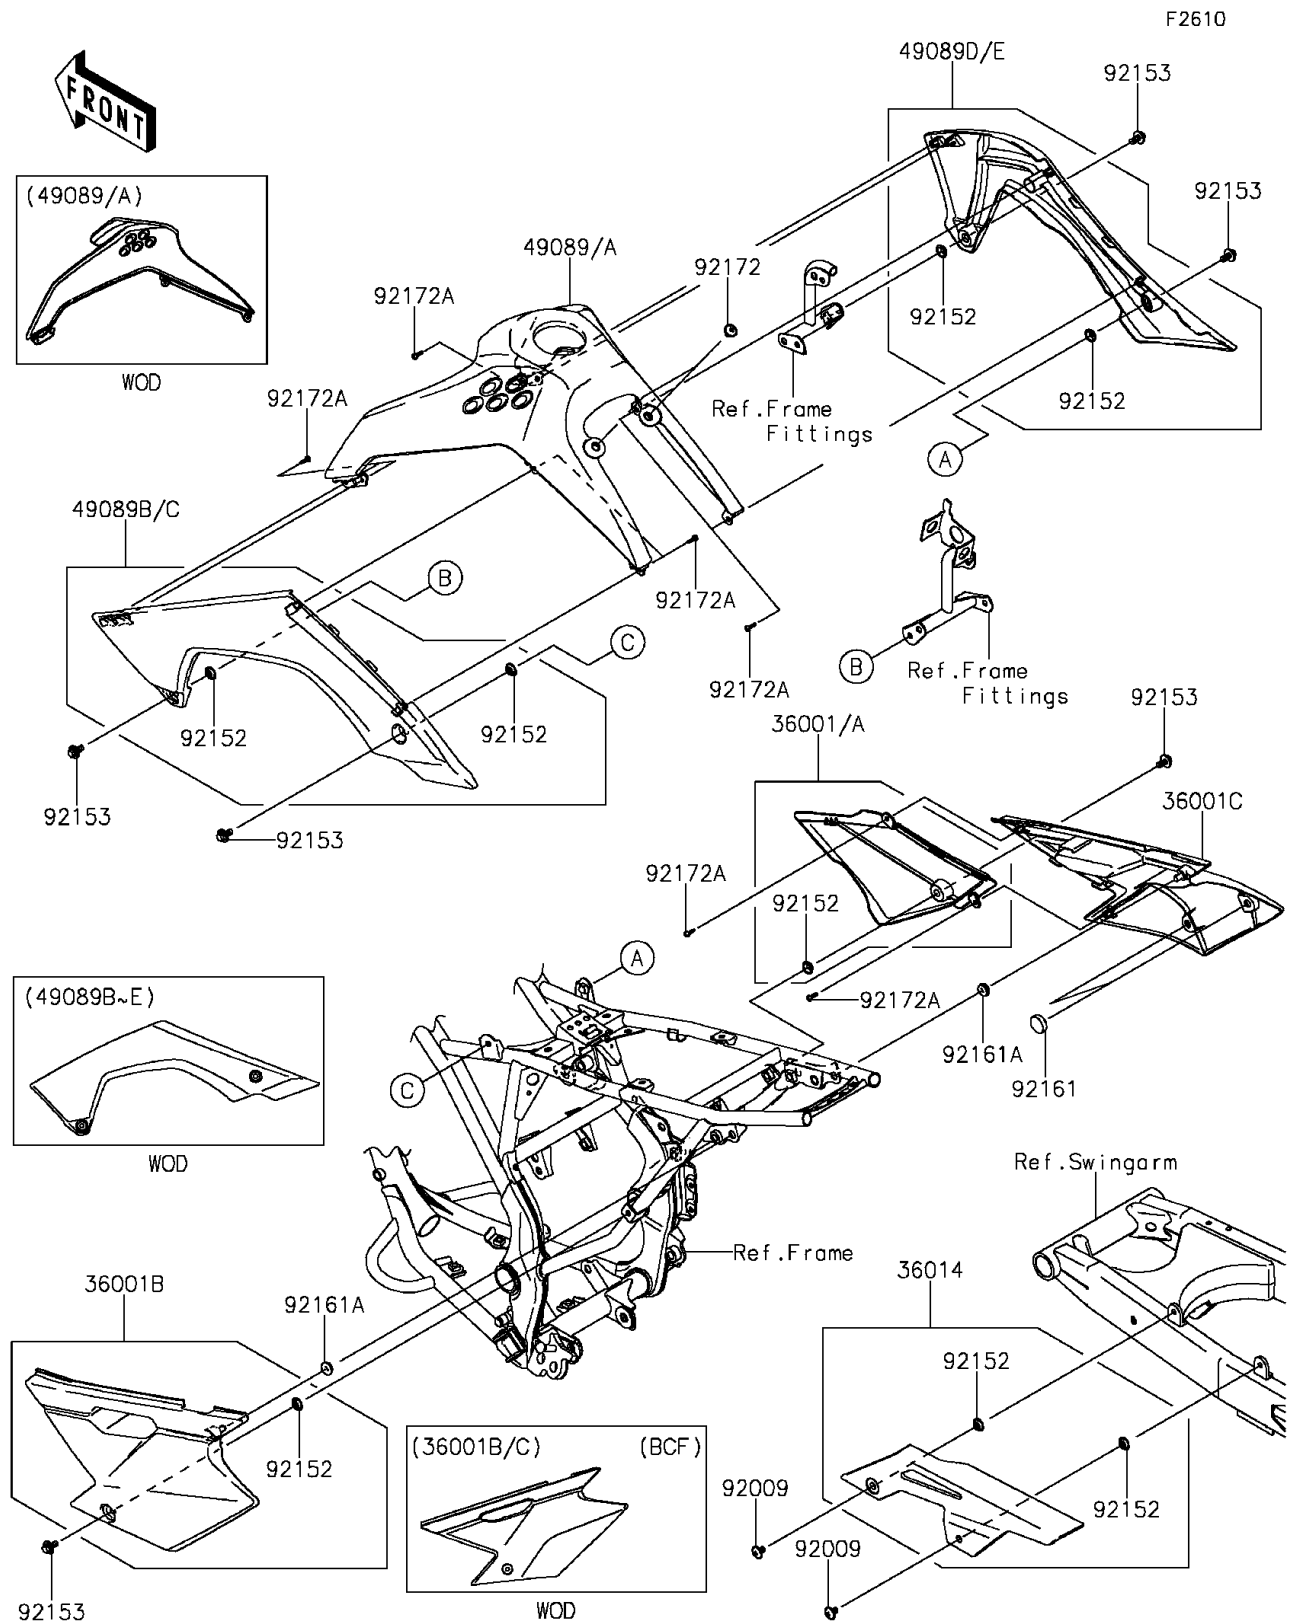

2014 KLX® 140L PARTS DIAGRAM

Side Covers/Chain Cover

2014 KLX® 140L PARTS LIST

Side Covers/Chain Cover

ITEM NAME	PART NUMBER	QUANTITY
COVER-SIDE,FR,RH,B.WHITE (Ref # 36001)	36001-0125-266	1
COVER-SIDE,RR,LH,B.WHITE (Ref # 36001B)	36001-0154-266	1
COVER-SIDE,RR,RH,B.WHITE (Ref # 36001C)	36001-0156-266	1
CASE-CHAIN (Ref # 36014)	36014-0044	1
SHROUD-ENGINE,UPP,L.GREEN (Ref # 49089)	49089-0052-290	1
SHROUD-ENGINE,LH,EBONY (Ref # 49089C)	49089-0053-6C	1
SHROUD-ENGINE,RH,EBONY (Ref # 49089E)	49089-0054-6C	1
SCREW,6X10 (Ref # 92009)	92009-1729	1
COLLAR,8.8X11.2X4 (Ref # 92152)	92152-0909	1
BOLT,FLANGED,6X14 (Ref # 92153)	92153-0936	1
DAMPER (Ref # 92161)	92161-0336	1
DAMPER (Ref # 92161A)	92161-0631	1
SCREW,6X10 (Ref # 92172)	92172-0098	1
SCREW,TAPPING,4X12 (Ref # 92172A)	92172-0233	1