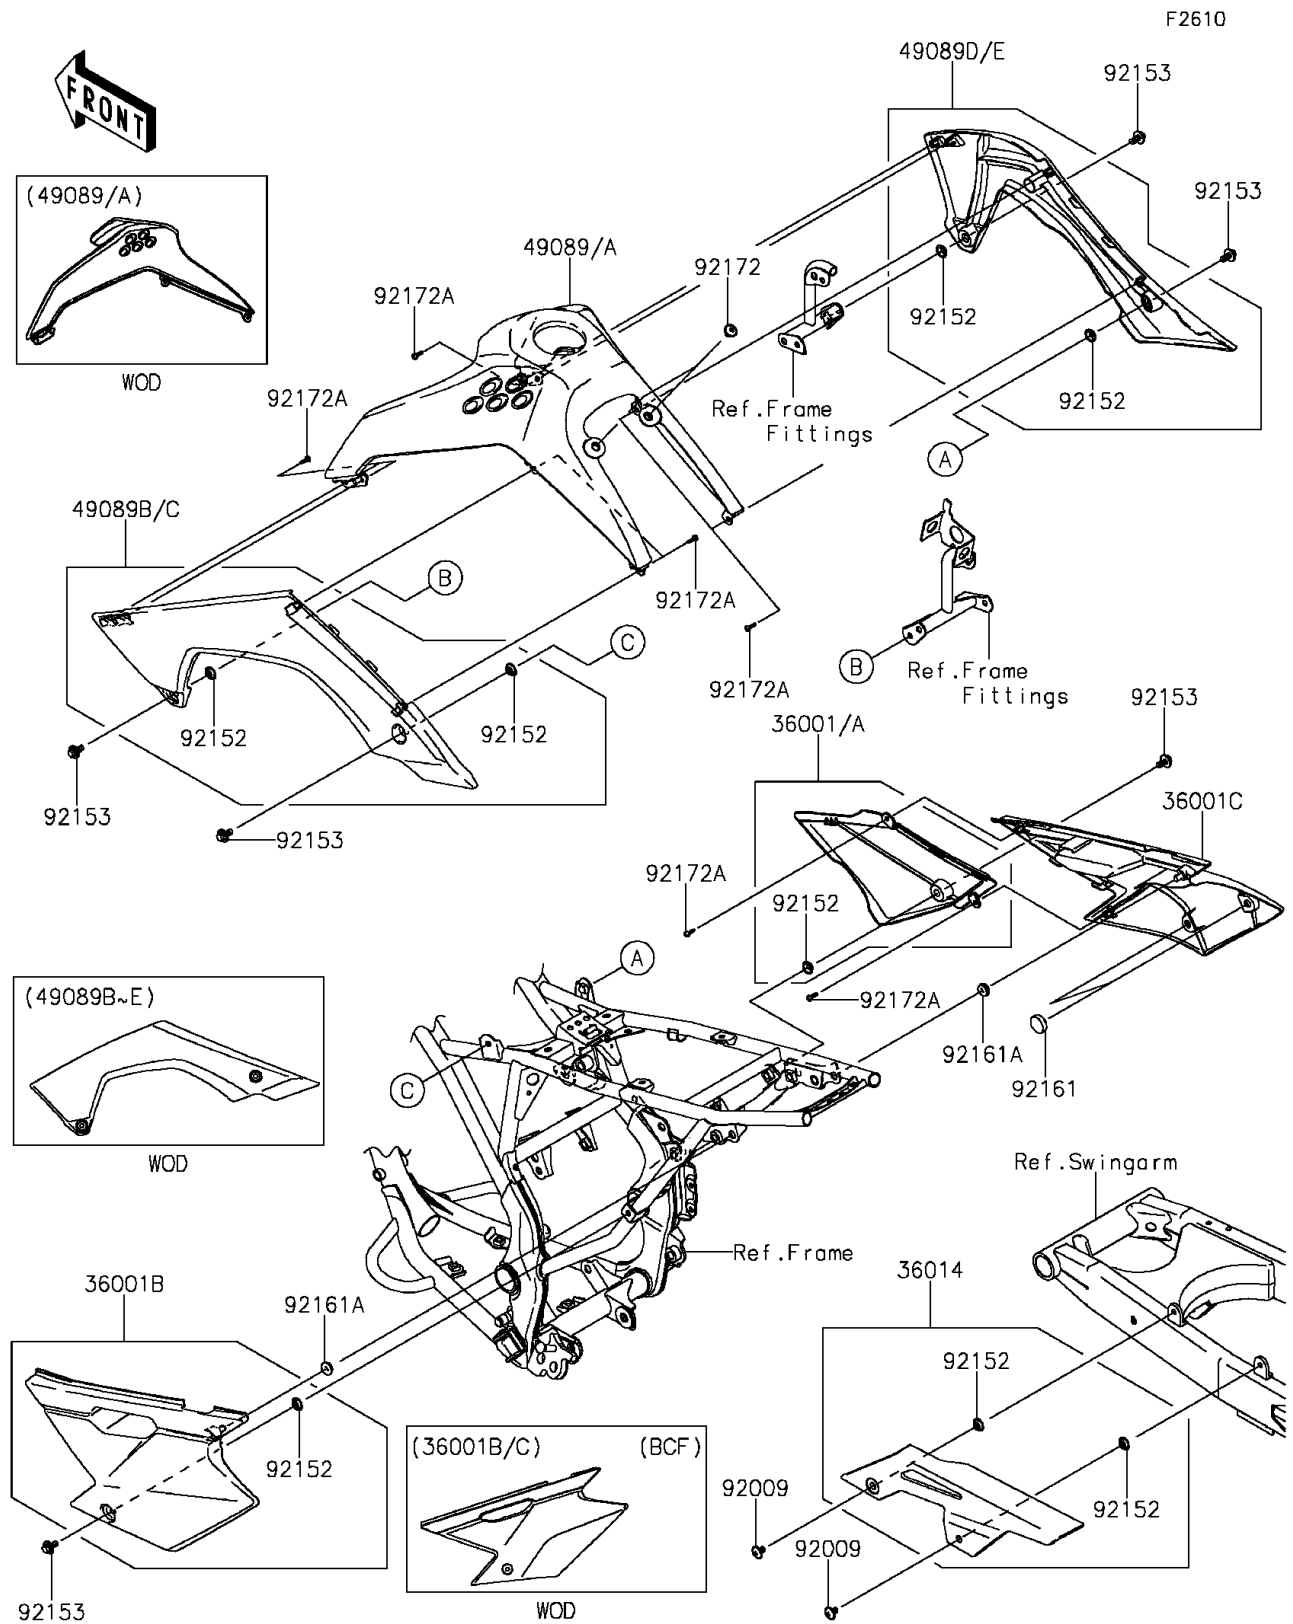

## 2012 KLX® 140L PARTS DIAGRAM

Side Covers/Chain Cover

## 2012 KLX® 140L PARTS LIST

Side Covers/Chain Cover

ITEM NAME	PART NUMBER	QUANTITY
COVER-SIDE,FR,RH,EBONY (Ref # 36001A)	36001-0125-6C	1
COVER-SIDE,RR,LH,B.WHITE (Ref # 36001B)	36001-0154-266	1
COVER-SIDE,RR,RH,B.WHITE (Ref # 36001C)	36001-0156-266	1
CASE-CHAIN (Ref # 36014)	36014-0044	1
SHROUD-ENGINE,UPP,L.GREEN (Ref # 49089)	49089-0052-290	1
SHROUD-ENGINE,LH,L.GREEN (Ref # 49089B)	49089-0053-290	1
SHROUD-ENGINE,RH,L.GREEN (Ref # 49089D)	49089-0054-290	1
SCREW,6X10 (Ref # 92009)	92009-1729	1
COLLAR,8.8X11.2X4 (Ref # 92152)	92152-0909	1
BOLT,FLANGED,6X14 (Ref # 92153)	92153-0936	1
DAMPER (Ref # 92161)	92161-0336	1
DAMPER (Ref # 92161A)	92161-0631	1
SCREW,6X10 (Ref # 92172)	92172-0098	1
SCREW,TAPPING,4X12 (Ref # 92172A)	92172-0233	1