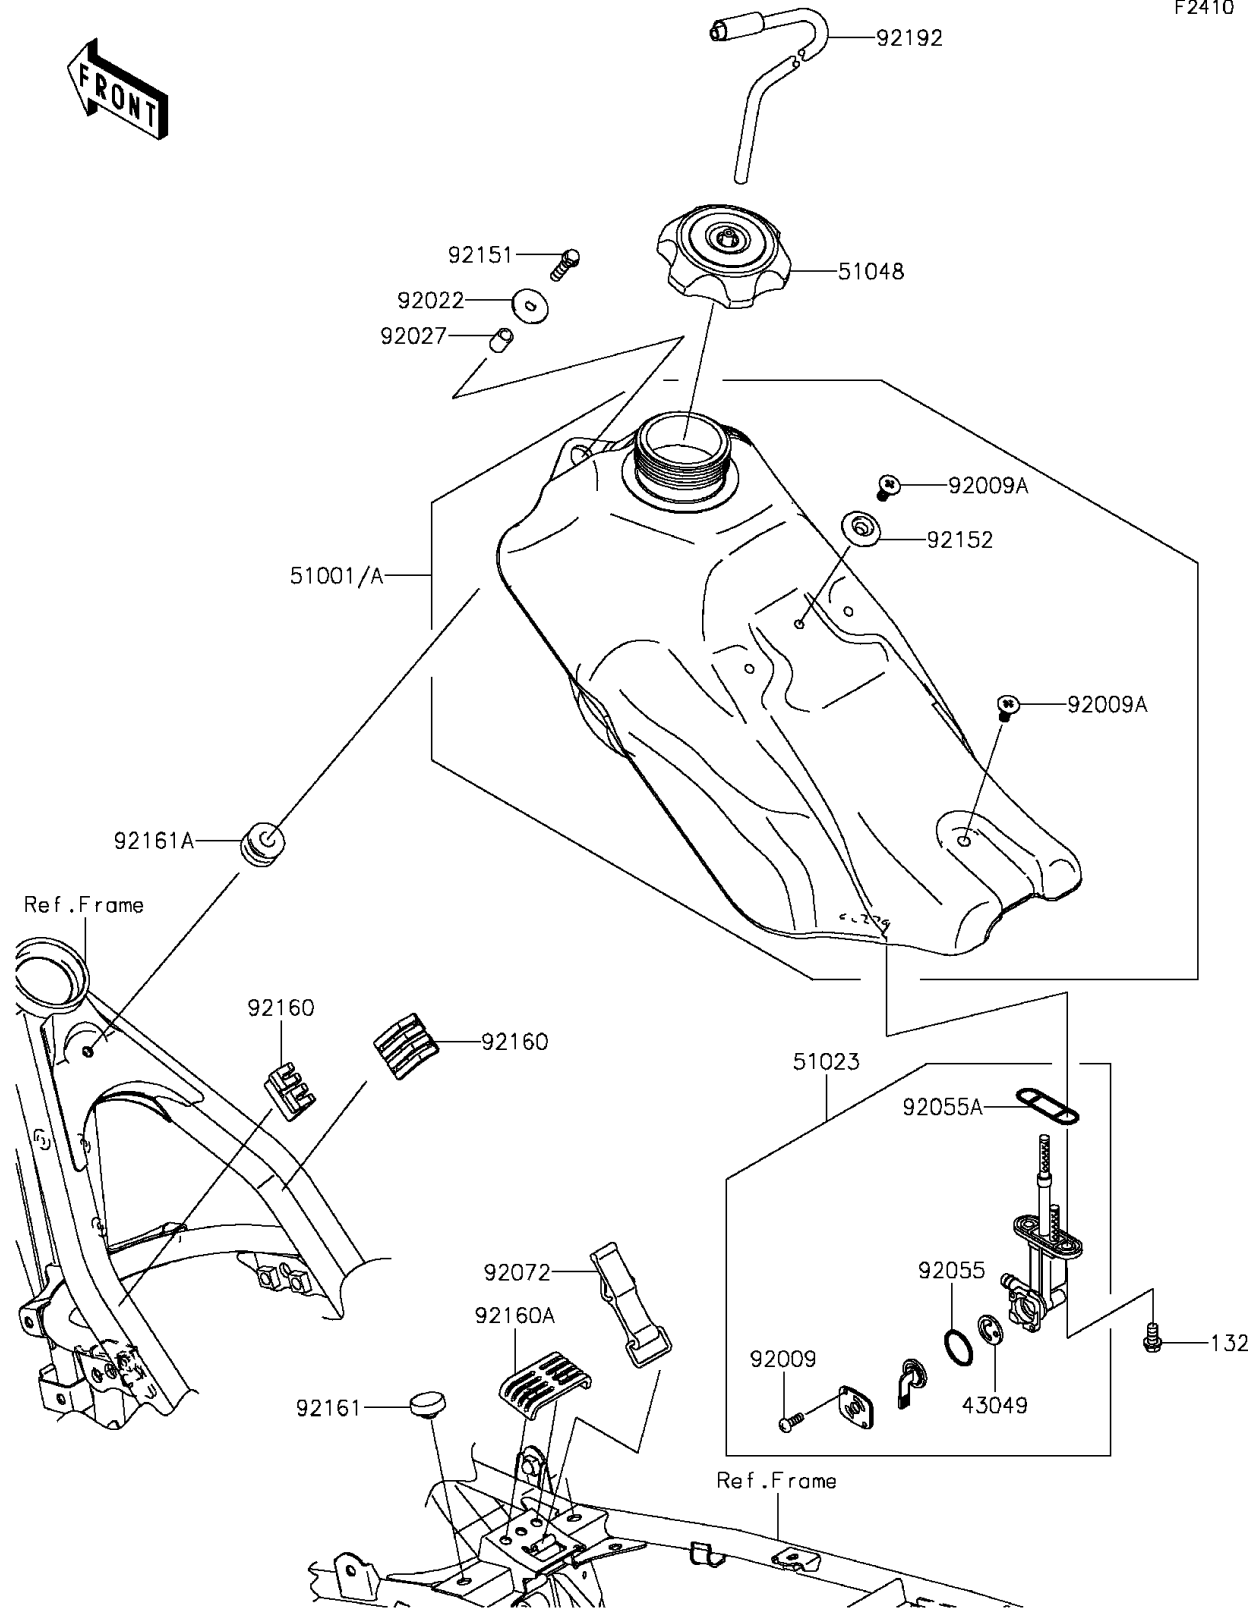

2014 KLX® 140L PARTS DIAGRAM

Fuel Tank

F2410

2014 KLX® 140L PARTS LIST

Fuel Tank

ITEM NAME	PART NUMBER	QUANTITY
BOLT-FLANGED-SMALL,6X12 (Ref # 132)	132BA0612	1
PACKING,VALVE (Ref # 43049)	43049-1102	1
TANK-COMP-FUEL (Ref # 51001)	51001-0192	1
TAP-ASSY,FUEL (Ref # 51023)	51023-0030	1
CAP-ASSY-TANK,FUEL (Ref # 51048)	51048-0009	1
SCREW,3X5 (Ref # 92009)	92009-1123	1
SCREW,6MM (Ref # 92009A)	92009-1971	1
WASHER,6.5X24X2 (Ref # 92022)	92022-1690	1
COLLAR,6.8X10X14 (Ref # 92027)	92027-1966	1
RING-O,FUEL TAP LEVER (Ref # 92055)	92055-1111	1
RING-O,FUEL TAP PACKING (Ref # 92055A)	92055-1112	1
BAND,FUEL TANK (Ref # 92072)	92072-0109	1
BOLT,FLANGED-SMALL,6X25 (Ref # 92151)	92151-1930	1
COLLAR (Ref # 92152)	92152-0569	1
DAMPER,FUEL TANK (Ref # 92160)	92160-1328	1
DAMPER,FUEL TANK,RR (Ref # 92160A)	92160-1397	1
DAMPER (Ref # 92161)	92161-0336	1
DAMPER (Ref # 92161A)	92161-1523	1
TUBE (Ref # 92192)	92192-0161	1