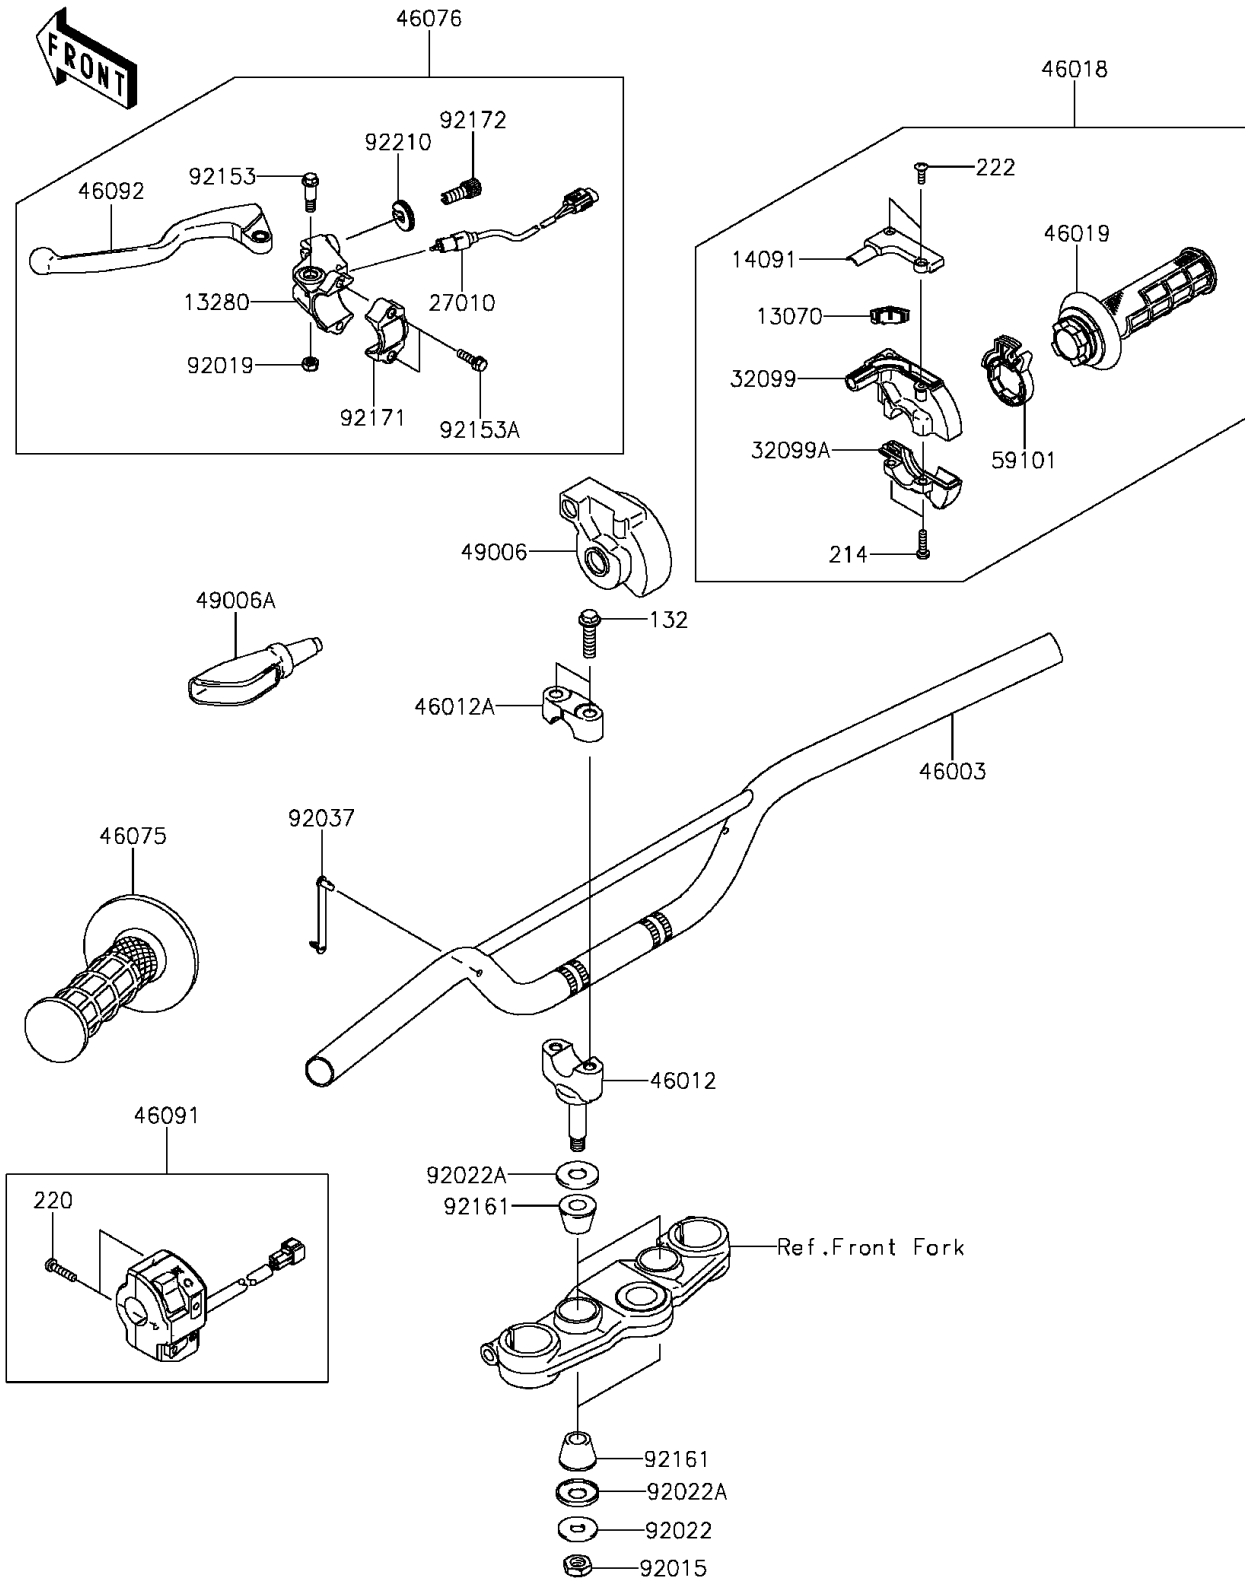

2012 KLX® 140L PARTS DIAGRAM

Handlebar

F2310

2012 KLX® 140L PARTS LIST

Handlebar

| ITEM NAME | PART NUMBER | QUANTITY |
|---|----------------|----------|
| BOLT-FLANGED-SMALL,8X30 (Ref # 132) | 132BC0830 | 1 |
| SCREW-PAN+-,5X18 (Ref # 214) | 214AB0518 | 1 |
| SCREW-PAN-CROS,5X22 (Ref # 220) | 220AB0522 | 1 |
| SCREW-CSK-RD-CROS,4X12 (Ref # 222) | 222AB0412 | 1 |
| GUIDE,THROTTLE (Ref # 13070) | 13070-0083 | 1 |
| HOLDER,CLUTCH LEVER (Ref # 13280) | 13280-0256 | 1 |
| COVER,THROTTLE CASE,UPP (Ref # 14091) | 14091-0873 | 1 |
| SWITCH,CLUTCH (Ref # 27010) | 27010-0071 | 1 |
| CASE,THROTTLE,UPP (Ref # 32099) | 32099-0037 | 1 |
| CASE,THROTTLE,LWR (Ref # 32099A) | 32099-0038 | 1 |
| HANDLE,P.SILVER (Ref # 46003) | 46003-0205-458 | 1 |
| HOLDER-HANDLE,LWR,P.SILVER (Ref # 46012) | 46012-0013-458 | 1 |
| HOLDER-HANDLE,UPP,P.SILVER (Ref # 46012A) | 46012-0023-458 | 1 |
| GRIP-ASSY-THROTTLE (Ref # 46018) | 46018-0073 | 1 |
| GRIP-ASSY,THROTTLE (Ref # 46019) | 46019-0023 | 1 |
| GRIP,LH (Ref # 46075) | 46075-0072 | 1 |
| LEVER-ASSY-GRIP,CLUTCH (Ref # 46076) | 46076-0049 | 1 |
| HOUSING-ASSY-CONTROL,LH (Ref # 46091) | 46091-0226 | 1 |
| LEVER-GRIP,CLUTCH (Ref # 46092) | 46092-0026 | 1 |
| BOOT,THROTTLE CASE (Ref # 49006) | 49006-0075 | 1 |
| BOOT,LEVER HOLDER (Ref # 49006A) | 49006-0080 | 1 |
| REEL,THROTTLE (Ref # 59101) | 59101-0005 | 1 |
| NUT,LOCK,10MM (Ref # 92015) | 92015-1962 | 1 |
| NUT,LOCK,6MM (Ref # 92019) | 92019-008 | 1 |
| WASHER,10.2X28X2 (Ref # 92022) | 92022-1088 | 1 |
| WASHER (Ref # 92022A) | 92022-1737 | 1 |
| CLAMP,SPEED,L=58 (Ref # 92037) | 92037-1163 | 1 |
| BOLT,6MM (Ref # 92153) | 92153-1897 | 1 |
| BOLT,5X20 (Ref # 92153A) | 92153-1898 | 1 |