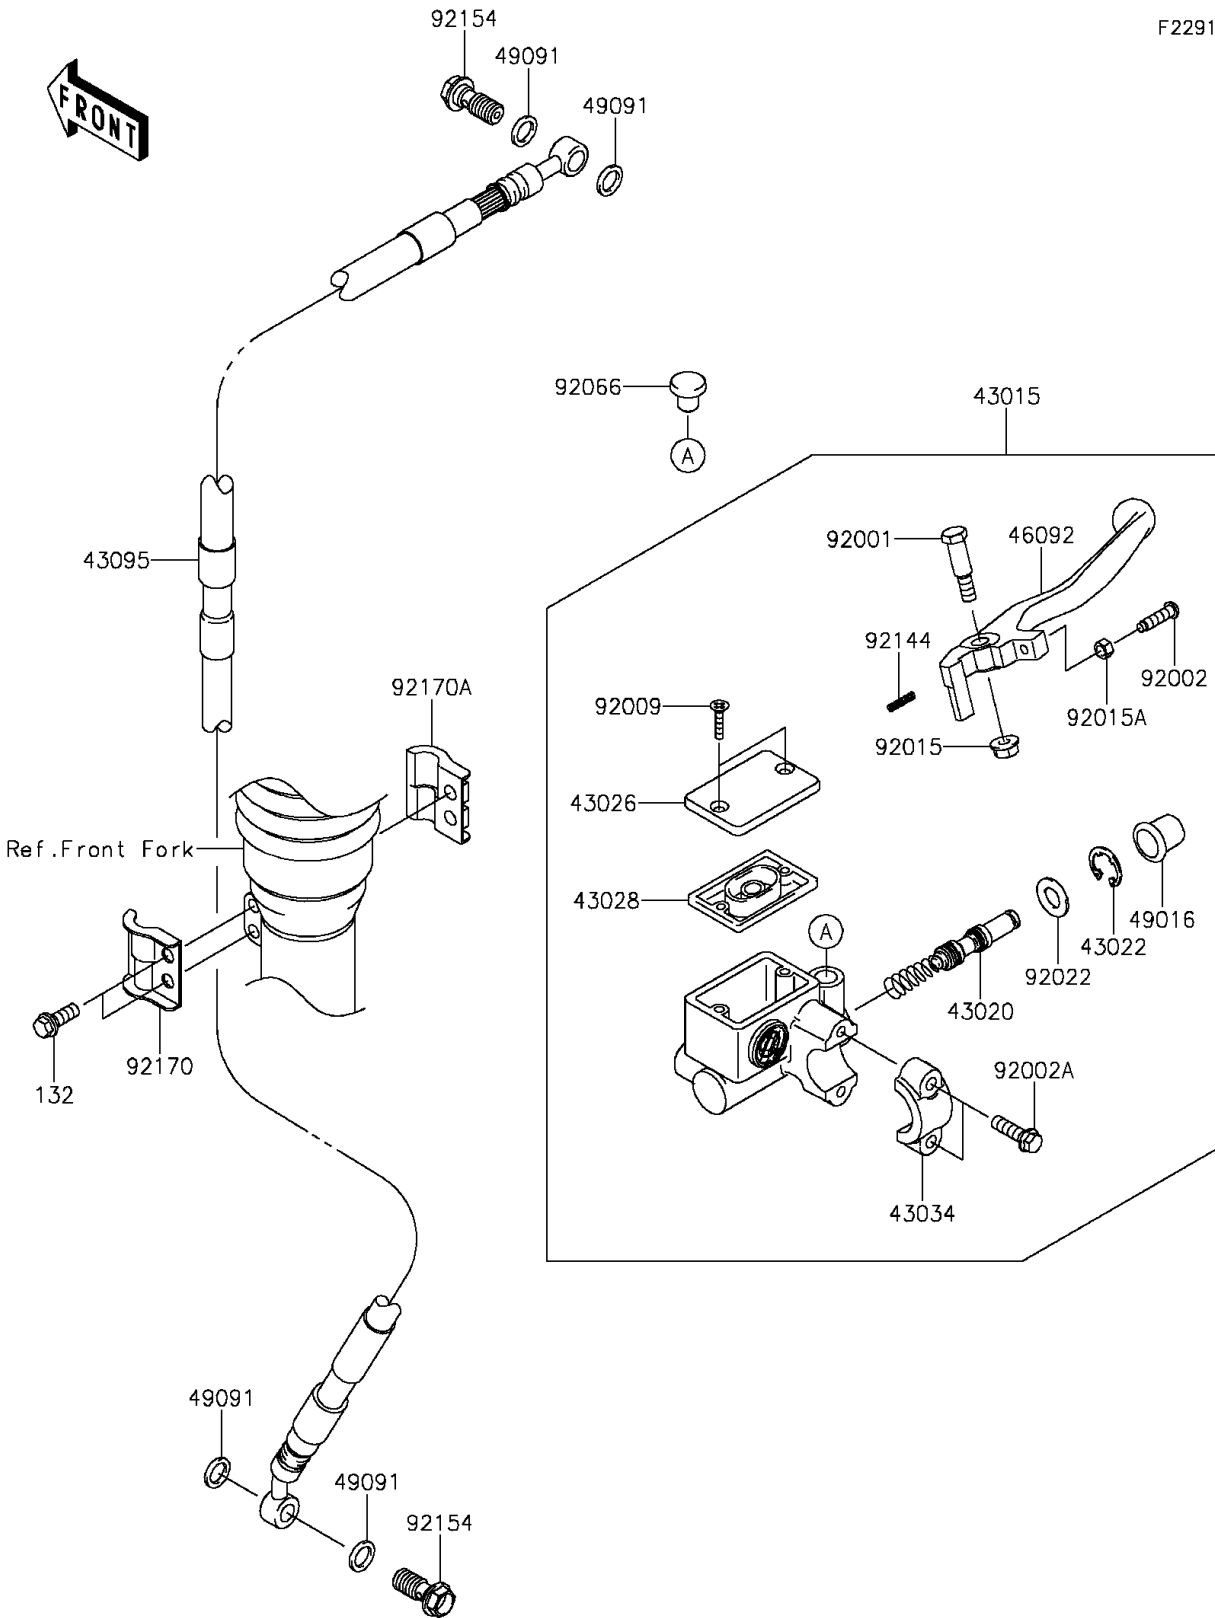

2014 KLX® 140L PARTS DIAGRAM

Front Master Cylinder

F2291

2014 KLX® 140L PARTS LIST

Front Master Cylinder

ITEM NAME	PART NUMBER	QUANTITY
BOLT-FLANGED-SMALL,6X16 (Ref # 132)	132BA0616	1
CYLINDER-ASSY-MASTER,FR (Ref # 43015)	43015-0106	1
PISTON-COMP-BRAKE (Ref # 43020)	43020-1065	1
STOPPER-BRAKE,PISTON (Ref # 43022)	43022-1010	1
CAP-BRAKE (Ref # 43026)	43026-1074	1
DIAPHRAGM (Ref # 43028)	43028-1061	1
HOLDER-BRAKE,MASTER CYLINDER (Ref # 43034)	43034-1016	1
HOSE-BRAKE,FR (Ref # 43095)	43095-0335	1
LEVER-GRIP,FRONT BRAKE (Ref # 46092)	46092-1175	1
COVER-SEAL,MASTER CYLINDER (Ref # 49016)	49016-1044	1
WASHER-SEAL,10.1X14.5X1.5 (Ref # 49091)	49091-0001	1
BOLT,FRONT BRAKE LEVER (Ref # 92001)	92001-1728	1
BOLT,ADJUST (Ref # 92002)	92002-1893	1
BOLT (Ref # 92002A)	92002-1894	1
SCREW,4MM (Ref # 92009)	92009-1458	1
NUT,FLANGED,6MM,BLACK (Ref # 92015)	92015-1233	1
NUT,ADJUST (Ref # 92015A)	92015-1642	1
WASHER (Ref # 92022)	92022-1814	1
PLUG (Ref # 92066)	92066-1348	1
SPRING,RETURN (Ref # 92144)	92144-1103	1
BOLT,OIL,L=23 (Ref # 92154)	92154-0226	1
CLAMP,BRAKE HOSE,OUTSIDE (Ref # 92170)	92170-1231	1
CLAMP,BRAKE HOSE,INSIDE (Ref # 92170A)	92170-1232	1