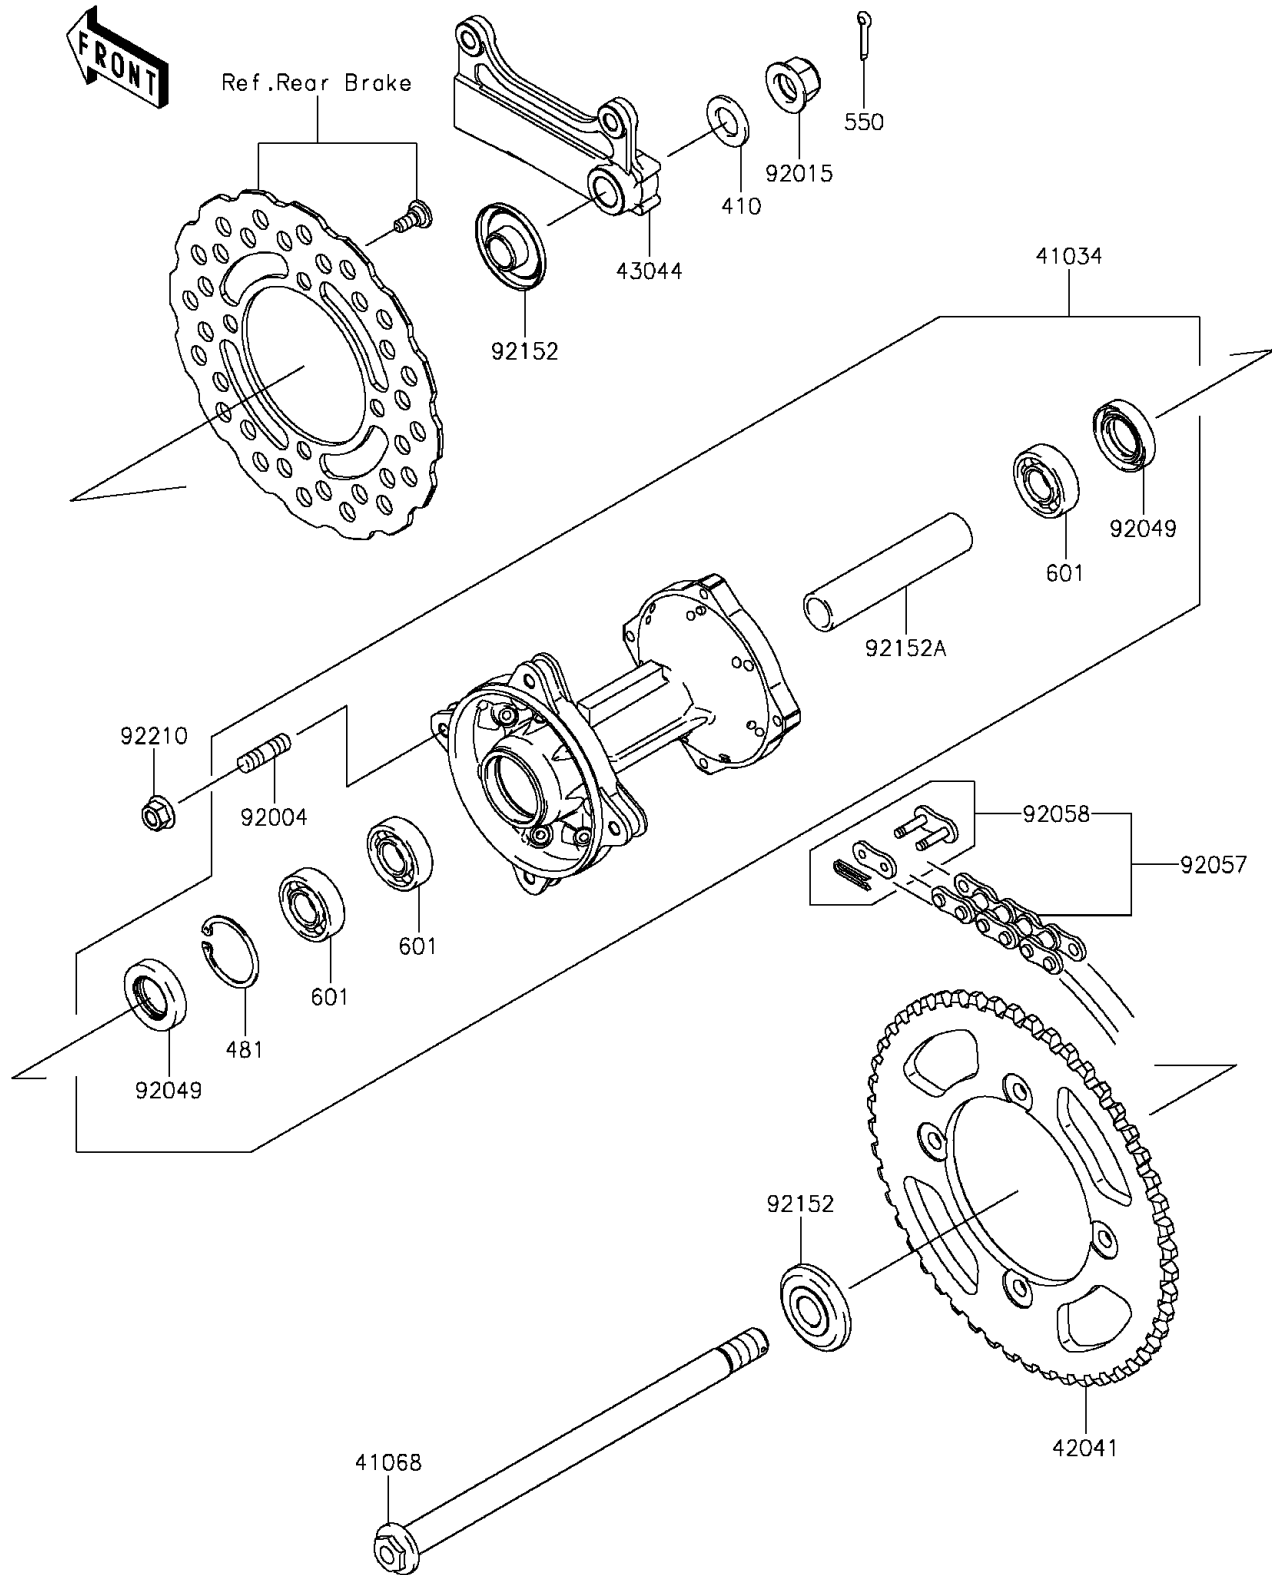

2014 KLX® 140L PARTS DIAGRAM

Rear Hub

F2240

2014 KLX® 140L PARTS LIST

Rear Hub

ITEM NAME	PART NUMBER	QUANTITY
WASHER-PLAIN-SMALL,14MM (Ref # 410)	410AA1400	1
CIRCLIP-TYPE-C,35MM (Ref # 481)	481J3500	1
PIN-COTTER,2.5X20 (Ref # 550)	550AA2520	1
BEARING-BALL (Ref # 601)	601B6202UU	1
DRUM-ASSY,REAR BRAKE (Ref # 41034)	41034-0056	1
AXLE,RR,238MM (Ref # 41068)	41068-0085	1
SPROCKET-HUB,51T (Ref # 42041)	42041-0056	1
HOLDER-COMP-CALIPER (Ref # 43044)	43044-1122	1
STUD,8X16 (Ref # 92004)	92004-1183	1
NUT,FLANGED,14MM (Ref # 92015)	92015-1401	1
SEAL-OIL (Ref # 92049)	92049-0114	1
CHAIN,DRIVE,DID428HX126L (Ref # 92057)	92057-0153	1
JOINT-CHAIN,DRIVE (Ref # 92058)	92058-0016	1
COLLAR,RR AXLE,L=12.5 (Ref # 92152)	92152-0651	1
COLLAR,RR BRAKE DRUM,L=95 (Ref # 92152A)	92152-1090	1
NUT,FLANGED,LOCK,8MM (Ref # 92210)	92210-0159	1